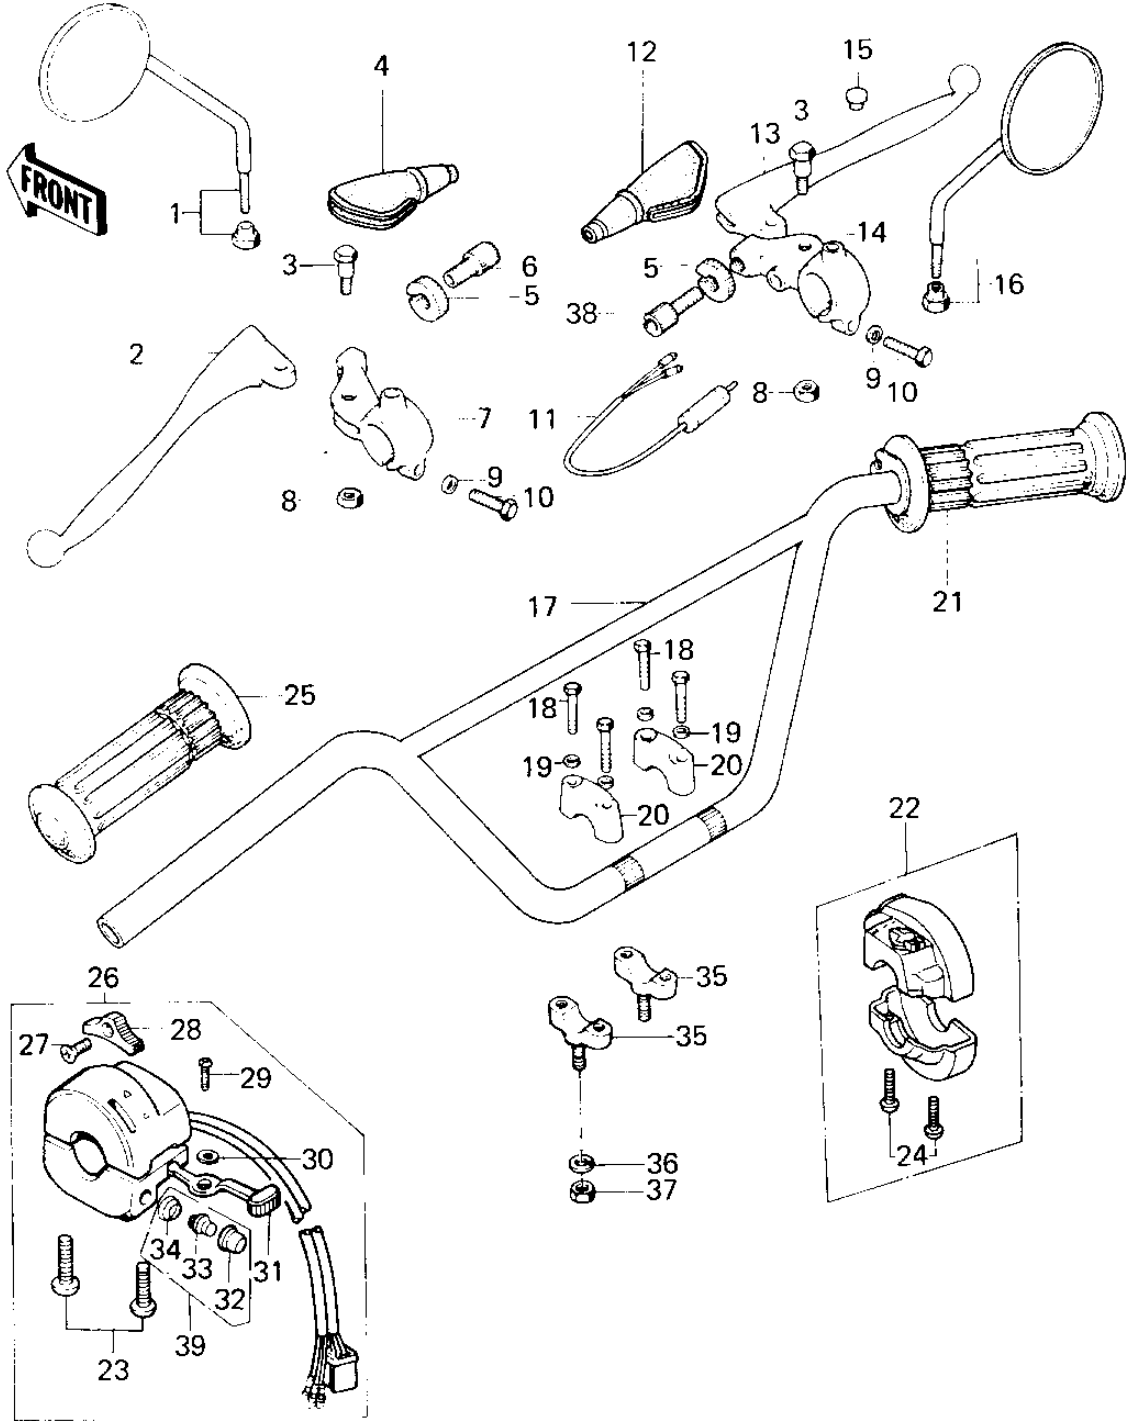

1981 KM100 PARTS DIAGRAM

HANDLEBAR (KM100-A6/A7)

1981 KM100 PARTS LIST

HANDLEBAR (KM100-A6/A7)

ITEM NAME	PART NUMBER	QUANTITY
REAR VIEW MIRROR,L.H (Ref # 1)	56003-009	1
LEVER-CLUTCH (Ref # 2)	46092-015	1
BOLT,HEX HEAD,5X22 (Ref # 3)	92007-046	2
BOOTS,LEVER HOLDER (Ref # 4)	49006-1017	1
NUT-LOCK (Ref # 5)	46056-005	2
SCREW CABLE ADJUST (Ref # 6)	46055-003	1
HOLDER-CLUTCH LEV,BLK (Ref # 7)	46094-011-21	1
NUT-LOCK,5MM (Ref # 8)	92019-014	2
WAHSER, PLAIN, 6 M/M (Ref # 9)	410B0600	2
BOLT HEX HEAD 6X25 (Ref # 10)	110N0625	2
SWITCH-FR. BRAKE LAMP (Ref # 11)	27021-004	1
BOOTS,LEVER HOLDER (Ref # 12)	49006-1017	1
LEVER, FRONT BRAKE (Ref # 13)	46058-004	1
HOLDER-FR BRK LEV,BLK (Ref # 14)	46060-009-21	1
CAP-RR VIEW MIRROR (Ref # 15)	92102-009	1
REAR VIEW MIRROR,R.H (Ref # 16)	56002-020	(1
HANDLEBAR (Ref # 17)	46004-024	1
BOLT HEX HEAD 8X35 (Ref # 18)	110N0835	4
BOLT HEX HEAD (Ref # 18)	114N0835	4
WASHER SPRING 8MM (Ref # 19)	461F0800	4
HOLDER UPPER HANDLBAR (Ref # 20)	46012-004	2
GRIP ASSY,THROTTLE (Ref # 21)	46019-1005	1
HOUSING ASSY,CONT,R.H (Ref # 22)	46091-1041	1
SCREW, PAN HEAD, 5 X 25 (Ref # 23)	220B0525A	2
SCREW PAN HEAD 5X18 (Ref # 24)	220B0518	2
GRIP,L.H. (Ref # 25)	46075-1004	1
CASE ASSY,L.H (Ref # 26)	46091-040	1
SCREW CNTSNK HD 3X8 (Ref # 27)	221B0308A	1
KNOB-L.H SWITCH (Ref # 28)	46044-011	1

1981 KM100 PARTS LIST

HANDLEBAR (KM100-A6/A7)

ITEM NAME	PART NUMBER	QUANTITY
SCREW PAN HEAD 3X5 (Ref # 29)	220B0305A	1
WASHER (Ref # 30)	92095-010	1
KNOB-SWITCH (Ref # 31)	46044-010	1
SWITCH ASSY,HORN BUTN (Ref # 32)	27010-1009	1
SWITCH ASSY,HORN BUTN (Ref # 33)	27010-1009	1
SWITCH ASSY,HORN BUTN (Ref # 34)	27010-1009	1
HOLDER,HANDLEBAR,BUFF (Ref # 35)	46012-002-80	2
WASHER SPRING 10MM (Ref # 36)	461F1000	2
NUT, 10 M/M (Ref # 37)	314B1000	2
SCREW,CABLE ADJUST (Ref # 38)	46055-010	1
SWITCH ASSY,HORN BUTN (Ref # 39)	27010-1009	1