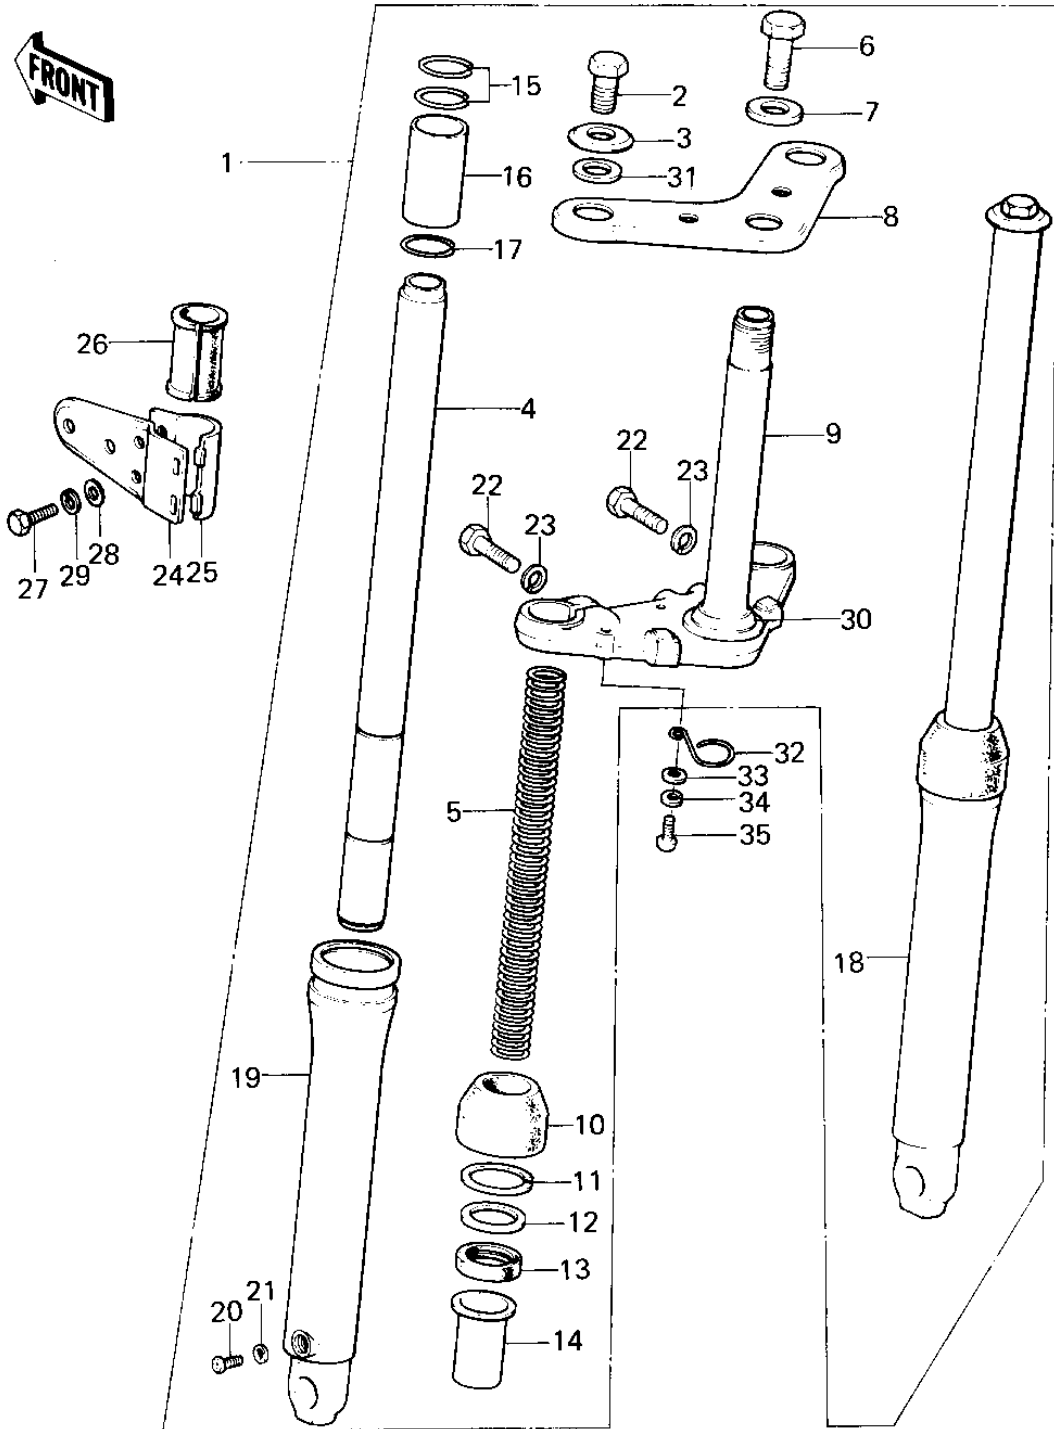

# 1977 KM100-A2 PARTS DIAGRAM

## FRONT FORK

### FRONT FORK

ITEM NAME	PART NUMBER	QUANTITY
FORK-FRONT (Ref # 1)	44001-161	
FORK-FRONT (Ref # 1)	44001-1419	
BOLT (Ref # 2)	92001-1742	
WASHER (Ref # 3)	92022-1381	
TUBE,FORK INNER (Ref # 4)	44013-051	
TUBE,FORK INNER (Ref # 4)	44013-1034	
SPRING,FORK (Ref # 5)	44026-055	
SPRING,FORK INNER (Ref # 5)	44026-1050	
BOLT-UPSET,10X30 (Ref # 6)	112G1030	
WASHER (Ref # 7)	92022-1381	
HEAD,STEERING (Ref # 8)	44039-056	
HEAD,STEERING STEM (Ref # 8)	44039-1025	
STEM,STEERING (Ref # 9)	44037-069	
STEM,STEERING (Ref # 9)	44037-1034	
DUST SHIELD,FORK (Ref # 10)	44010-024	
CIRCLIP,40MM (Ref # 11)	44044-016	
WASHER,FORK OUTER TUB (Ref # 12)	44043-054	
SEAL-OIL,OUTER TUBE (Ref # 13)	92049-1075	
GUIDE,FORK INNER TUBE (Ref # 14)	44015-016	
RING,INNER TUBE GUIDE (Ref # 15)	44020-003	
PISTON,FORK (Ref # 16)	44018-007	
CIRCLIP,FORK PISTON (Ref # 17)	44044-017	
TUBE,RH,FORK OUTER (Ref # 18)	44006-050	
TUBE,LH,FORK OUTER (Ref # 19)	44005-052	
SCREW PAN HEAD 4X6 (Ref # 20)	220B0406	
GASKET,FORK DRAIN PLG (Ref # 21)	44045-046	
BOLT,HEX HEAD 10X35 (Ref # 22)	92001-1252	
WASHER SPRING 10MM (Ref # 23)	461F1000	
BRACKET,HEAD LAMP (Ref # 24)	23064-025	

### FRONT FORK

ITEM NAME	PART NUMBER	QUANTITY
BRACKET,HEAD LAMP (Ref # 24)	11034-1665	
BRACKET,HEAD LAMP (Ref # 25)	23064-026	
DAMPER RUBBER,HD LAMP (Ref # 26)	92075-210	
BOLT (Ref # 27)	92007-048	
BOLT-UPSET (Ref # 27)	112G0630	
WASHER-PLAIN,6MM (Ref # 28)	411D0600	
WASHER SPRING 6MM (Ref # 29)	461F0600	
CONE LOWER BEARING (Ref # 30)	92047-004	
GASKET,FORK TOP BOLT (Ref # 31)	44045-053	
CLAMP-CABLE (Ref # 32)	92037-046	
WASHER PLAIN 6MM (Ref # 33)	410B0600	
WASHER SPRING 6MM (Ref # 34)	461F0600	
BOLT-UPSET,6X12 (Ref # 35)	112G0612	