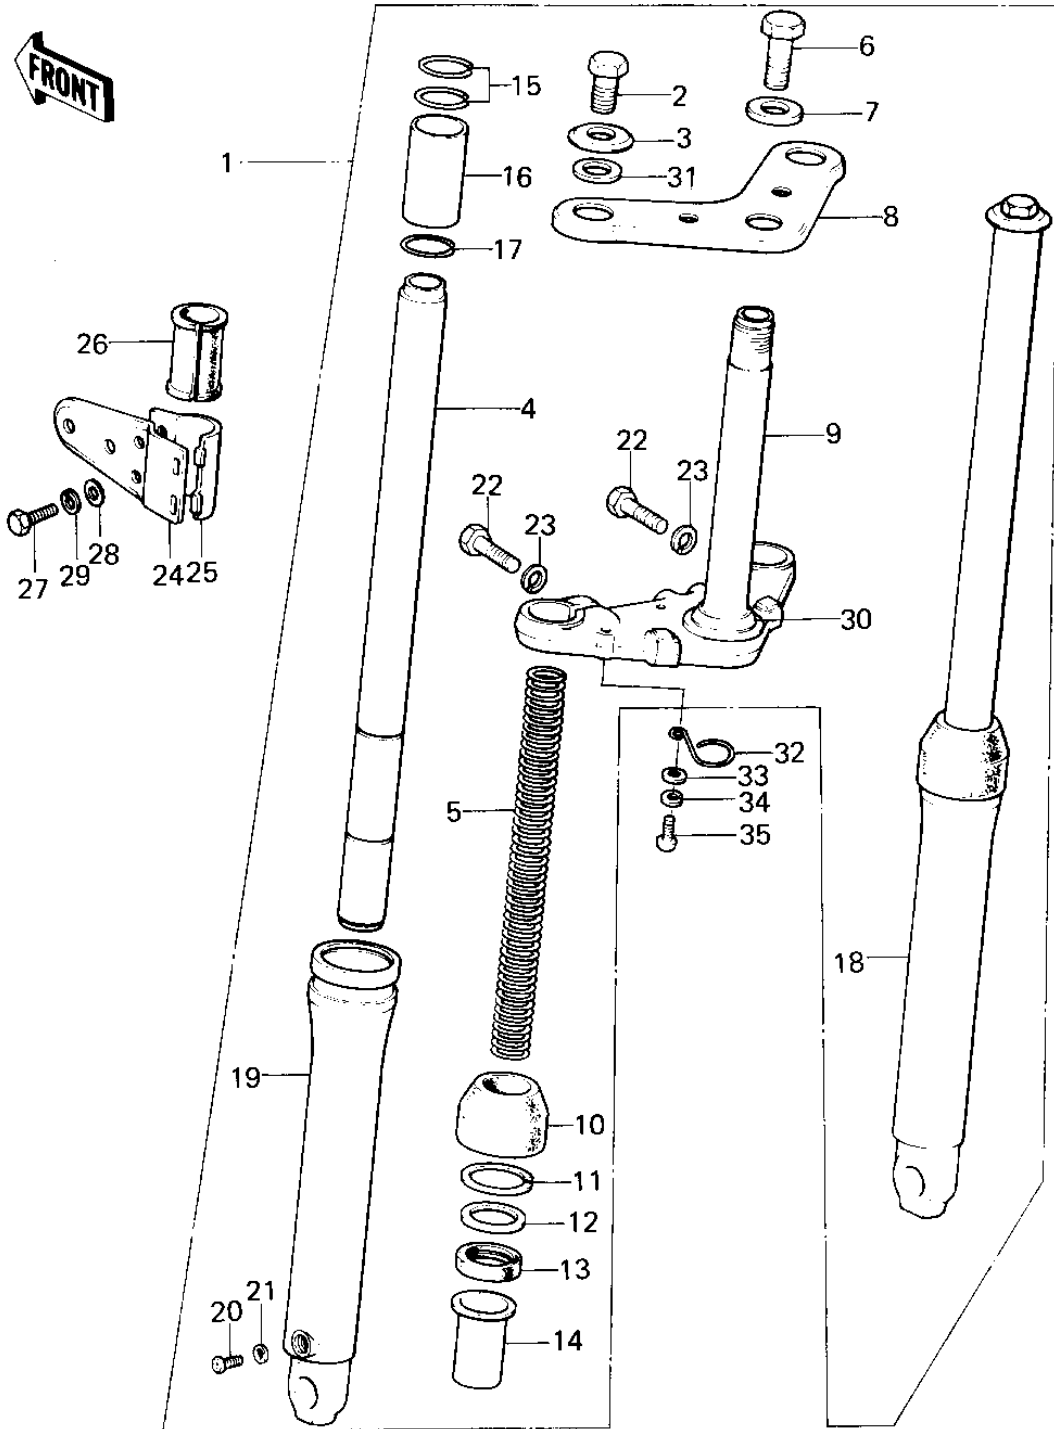

# 1978 KM100-A3 PARTS DIAGRAM

## 1978 KM100-A3 PARTS LIST

### FRONT FORK

ITEM NAME	PART NUMBER	QUANTITY
FORK-FRONT (Ref # 1)	44001-161	
FORK-FRONT (Ref # 1)	44001-1419	
BOLT (Ref # 2)	92001-1742	
WASHER (Ref # 3)	92022-1381	
TUBE,FORK INNER (Ref # 4)	44013-051	
TUBE,FORK INNER (Ref # 4)	44013-1034	
SPRING,FORK (Ref # 5)	44026-055	
SPRING,FORK INNER (Ref # 5)	44026-1050	
BOLT-UPSET,10X30 (Ref # 6)	112G1030	
WASHER (Ref # 7)	92022-1381	
HEAD,STEERING (Ref # 8)	44039-056	
HEAD,STEERING STEM (Ref # 8)	44039-1025	
STEM,STEERING (Ref # 9)	44037-069	
STEM,STEERING (Ref # 9)	44037-1034	
DUST SHIELD,FORK (Ref # 10)	44010-024	
CIRCLIP,40MM (Ref # 11)	44044-016	
WASHER,FORK OUTER TUB (Ref # 12)	44043-054	
SEAL-OIL,OUTER TUBE (Ref # 13)	92049-1075	
GUIDE,FORK INNER TUBE (Ref # 14)	44015-016	
RING,INNER TUBE GUIDE (Ref # 15)	44020-003	
PISTON,FORK (Ref # 16)	44018-007	
CIRCLIP,FORK PISTON (Ref # 17)	44044-017	
TUBE,RH,FORK OUTER (Ref # 18)	44006-050	
TUBE,LH,FORK OUTER (Ref # 19)	44005-052	
SCREW PAN HEAD 4X6 (Ref # 20)	220B0406	
GASKET,FORK DRAIN PLG (Ref # 21)	44045-046	
BOLT,HEX HEAD 10X35 (Ref # 22)	92001-1252	
WASHER SPRING 10MM (Ref # 23)	461F1000	
BRACKET,HEAD LAMP (Ref # 24)	23064-025	

### FRONT FORK

ITEM NAME	PART NUMBER	QUANTITY
BRACKET,HEAD LAMP (Ref # 24)	11034-1665	
BRACKET,HEAD LAMP (Ref # 25)	23064-026	
DAMPER RUBBER,HD LAMP (Ref # 26)	92075-210	
BOLT (Ref # 27)	92007-048	
BOLT-UPSET (Ref # 27)	112G0630	
WASHER-PLAIN,6MM (Ref # 28)	411D0600	
WASHER SPRING 6MM (Ref # 29)	461F0600	
CONE LOWER BEARING (Ref # 30)	92047-004	
GASKET,FORK TOP BOLT (Ref # 31)	44045-053	
CLAMP-CABLE (Ref # 32)	92037-046	
WASHER PLAIN 6MM (Ref # 33)	410B0600	
WASHER SPRING 6MM (Ref # 34)	461F0600	
BOLT-UPSET,6X12 (Ref # 35)	112G0612	