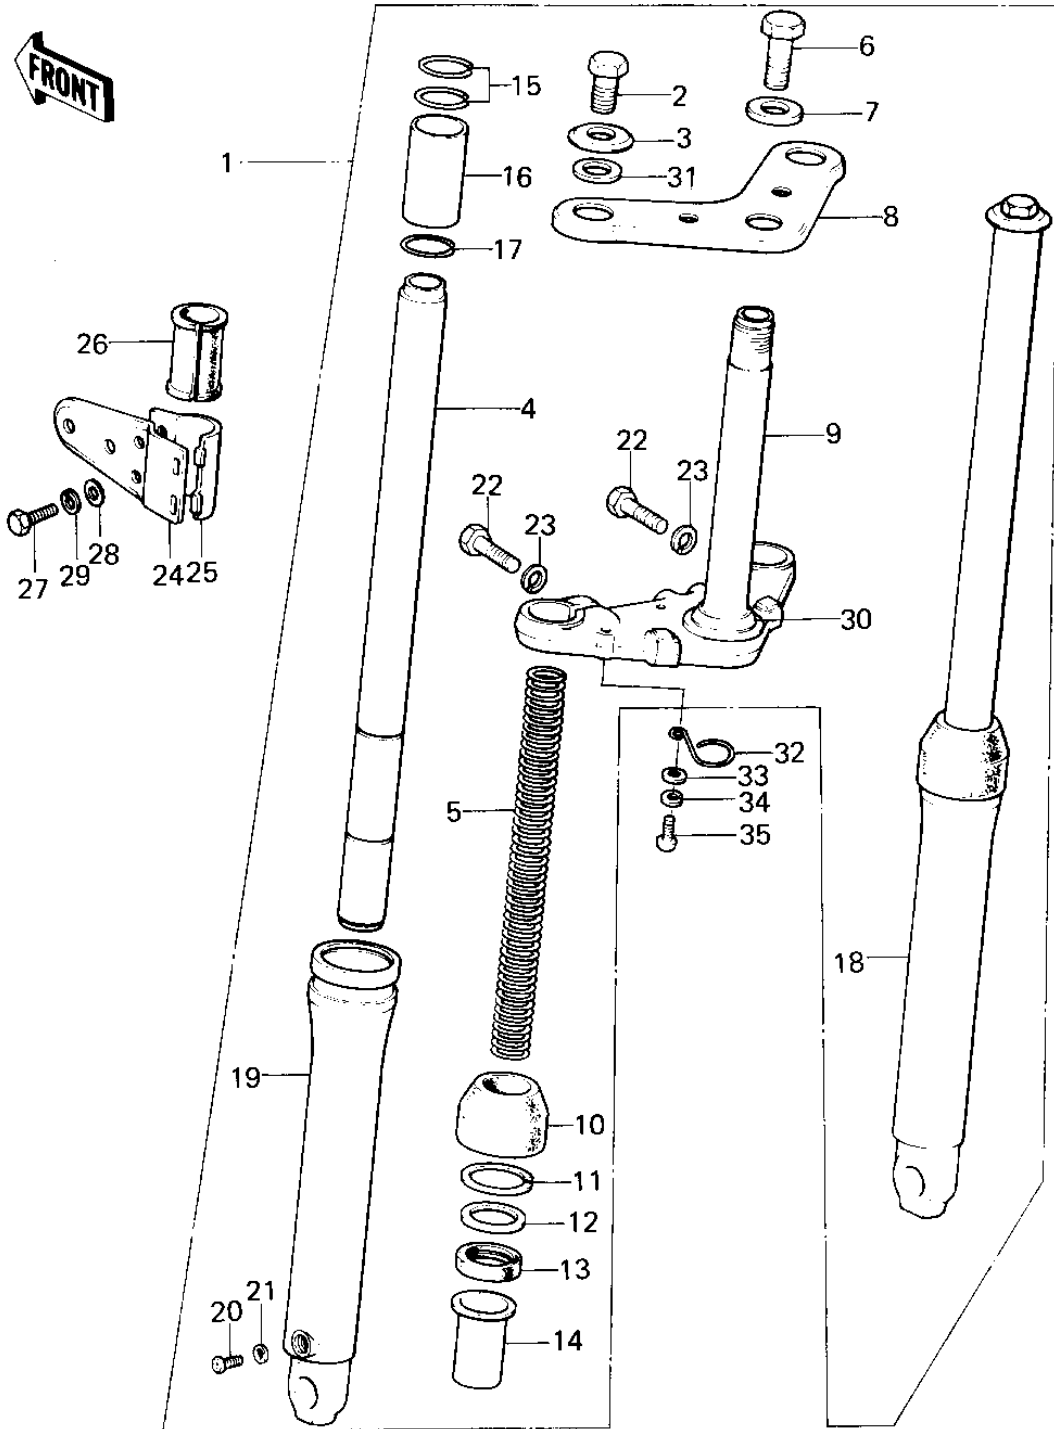

# 1978 KM100-A3A PARTS DIAGRAM

# 1978 KM100-A3A PARTS LIST

## FRONT FORK

ITEM NAME	PART NUMBER	QUANTITY
FORK-FRONT (Ref # 1)	44001-161	
FORK-FRONT (Ref # 1)	44001-1419	
BOLT (Ref # 2)	92001-1742	
WASHER (Ref # 3)	92022-1381	
TUBE,FORK INNER (Ref # 4)	44013-051	
TUBE,FORK INNER (Ref # 4)	44013-1034	
SPRING,FORK (Ref # 5)	44026-055	
SPRING,FORK INNER (Ref # 5)	44026-1050	
BOLT-UPSET,10X30 (Ref # 6)	112G1030	
WASHER (Ref # 7)	92022-1381	
HEAD,STEERING (Ref # 8)	44039-056	
HEAD,STEERING STEM (Ref # 8)	44039-1025	
STEM,STEERING (Ref # 9)	44037-069	
STEM,STEERING (Ref # 9)	44037-1034	
DUST SHIELD,FORK (Ref # 10)	44010-024	
CIRCLIP,40MM (Ref # 11)	44044-016	
WASHER,FORK OUTER TUB (Ref # 12)	44043-054	
SEAL-OIL,OUTER TUBE (Ref # 13)	92049-1075	
GUIDE,FORK INNER TUBE (Ref # 14)	44015-016	
RING,INNER TUBE GUIDE (Ref # 15)	44020-003	
PISTON,FORK (Ref # 16)	44018-007	
CIRCLIP,FORK PISTON (Ref # 17)	44044-017	
TUBE,RH,FORK OUTER (Ref # 18)	44006-050	
TUBE,LH,FORK OUTER (Ref # 19)	44005-052	
SCREW PAN HEAD 4X6 (Ref # 20)	220B0406	
GASKET,FORK DRAIN PLG (Ref # 21)	44045-046	
BOLT,HEX HEAD 10X35 (Ref # 22)	92001-1252	
WASHER SPRING 10MM (Ref # 23)	461F1000	
BRACKET,HEAD LAMP (Ref # 24)	23064-025	

## FRONT FORK

ITEM NAME	PART NUMBER	QUANTITY
BRACKET,HEAD LAMP (Ref # 24)	11034-1665	
BRACKET,HEAD LAMP (Ref # 25)	23064-026	
DAMPER RUBBER,HD LAMP (Ref # 26)	92075-210	
BOLT (Ref # 27)	92007-048	
BOLT-UPSET (Ref # 27)	112G0630	
WASHER-PLAIN,6MM (Ref # 28)	411D0600	
WASHER SPRING 6MM (Ref # 29)	461F0600	
CONE LOWER BEARING (Ref # 30)	92047-004	
GASKET,FORK TOP BOLT (Ref # 31)	44045-053	
CLAMP-CABLE (Ref # 32)	92037-046	
WASHER PLAIN 6MM (Ref # 33)	410B0600	
WASHER SPRING 6MM (Ref # 34)	461F0600	
BOLT-UPSET,6X12 (Ref # 35)	112G0612	