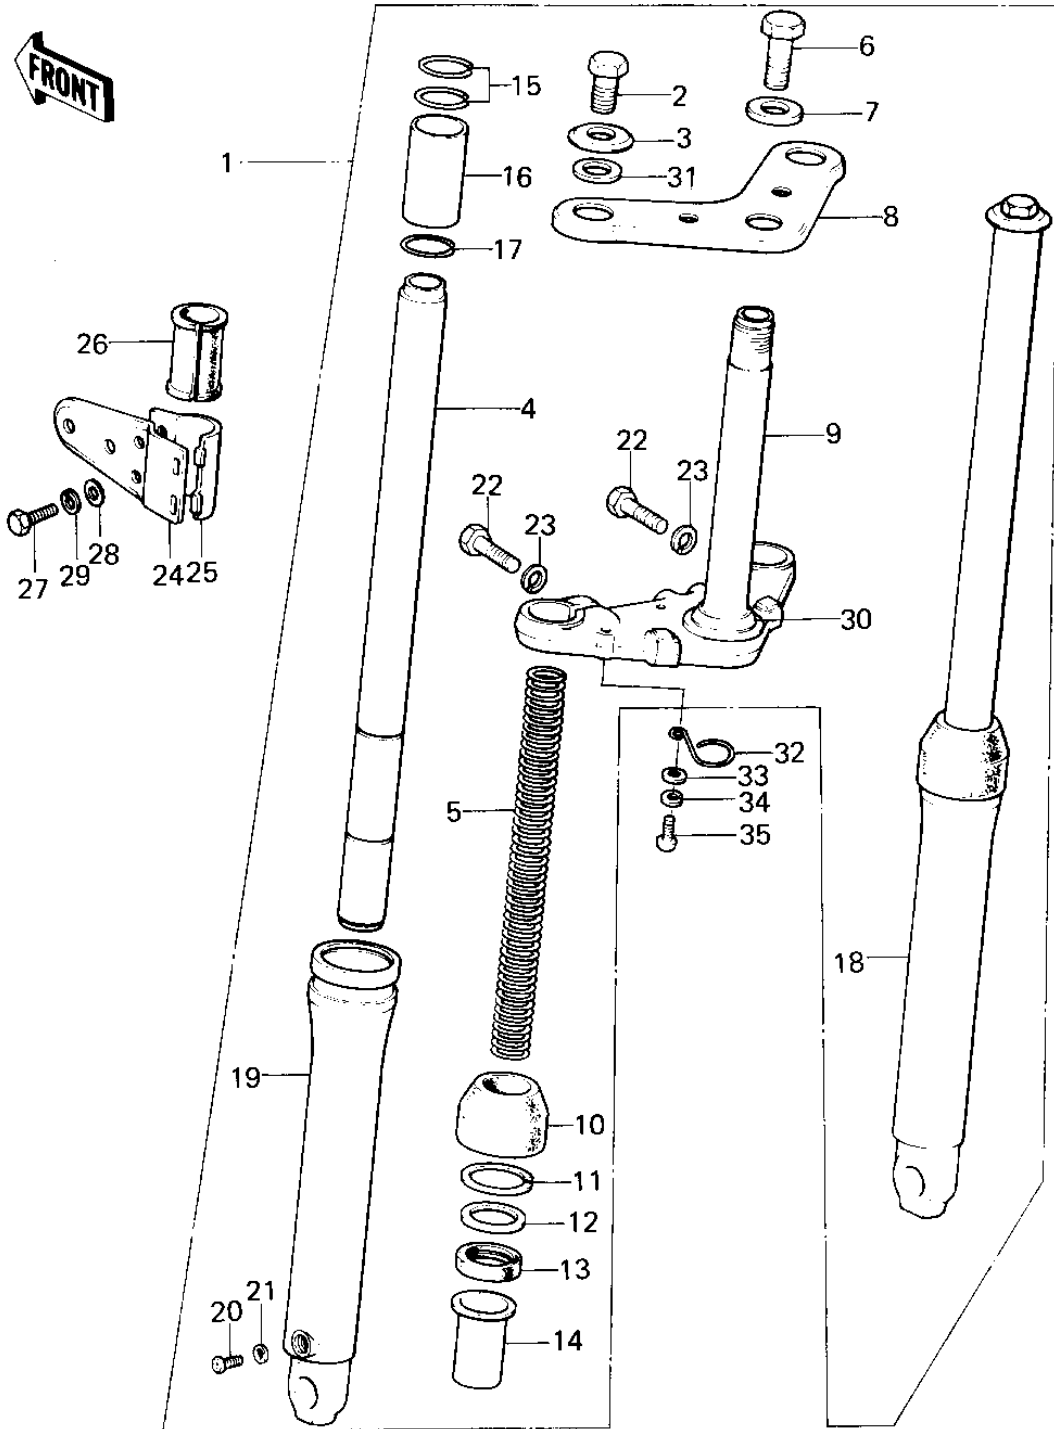

# 1979 KM100-A4 PARTS DIAGRAM

# 1979 KM100-A4 PARTS LIST

## FRONT FORK

ITEM NAME	PART NUMBER	QUANTITY
FORK-FRONT (Ref # 1)	44001-161	
FORK-FRONT (Ref # 1)	44001-1419	
BOLT (Ref # 2)	92001-1742	
WASHER (Ref # 3)	92022-1381	
TUBE,FORK INNER (Ref # 4)	44013-051	
TUBE,FORK INNER (Ref # 4)	44013-1034	
SPRING,FORK (Ref # 5)	44026-055	
SPRING,FORK INNER (Ref # 5)	44026-1050	
BOLT-UPSET,10X30 (Ref # 6)	112G1030	
WASHER (Ref # 7)	92022-1381	
HEAD,STEERING (Ref # 8)	44039-056	
HEAD,STEERING STEM (Ref # 8)	44039-1025	
STEM,STEERING (Ref # 9)	44037-069	
STEM,STEERING (Ref # 9)	44037-1034	
DUST SHIELD,FORK (Ref # 10)	44010-024	
CIRCLIP,40MM (Ref # 11)	44044-016	
WASHER,FORK OUTER TUB (Ref # 12)	44043-054	
SEAL-OIL,OUTER TUBE (Ref # 13)	92049-1075	
GUIDE,FORK INNER TUBE (Ref # 14)	44015-016	
RING,INNER TUBE GUIDE (Ref # 15)	44020-003	
PISTON,FORK (Ref # 16)	44018-007	
CIRCLIP,FORK PISTON (Ref # 17)	44044-017	
TUBE,RH,FORK OUTER (Ref # 18)	44006-050	
TUBE,LH,FORK OUTER (Ref # 19)	44005-052	
SCREW PAN HEAD 4X6 (Ref # 20)	220B0406	
GASKET,FORK DRAIN PLG (Ref # 21)	44045-046	
BOLT,HEX HEAD 10X35 (Ref # 22)	92001-1252	
WASHER SPRING 10MM (Ref # 23)	461F1000	
BRACKET,HEAD LAMP (Ref # 24)	23064-025	

### FRONT FORK

ITEM NAME	PART NUMBER	QUANTITY
BRACKET,HEAD LAMP (Ref # 24)	11034-1665	
BRACKET,HEAD LAMP (Ref # 25)	23064-026	
DAMPER RUBBER,HD LAMP (Ref # 26)	92075-210	
BOLT (Ref # 27)	92007-048	
BOLT-UPSET (Ref # 27)	112G0630	
WASHER-PLAIN,6MM (Ref # 28)	411D0600	
WASHER SPRING 6MM (Ref # 29)	461F0600	
CONE LOWER BEARING (Ref # 30)	92047-004	
GASKET,FORK TOP BOLT (Ref # 31)	44045-053	
CLAMP-CABLE (Ref # 32)	92037-046	
WASHER PLAIN 6MM (Ref # 33)	410B0600	
WASHER SPRING 6MM (Ref # 34)	461F0600	
BOLT-UPSET,6X12 (Ref # 35)	112G0612	