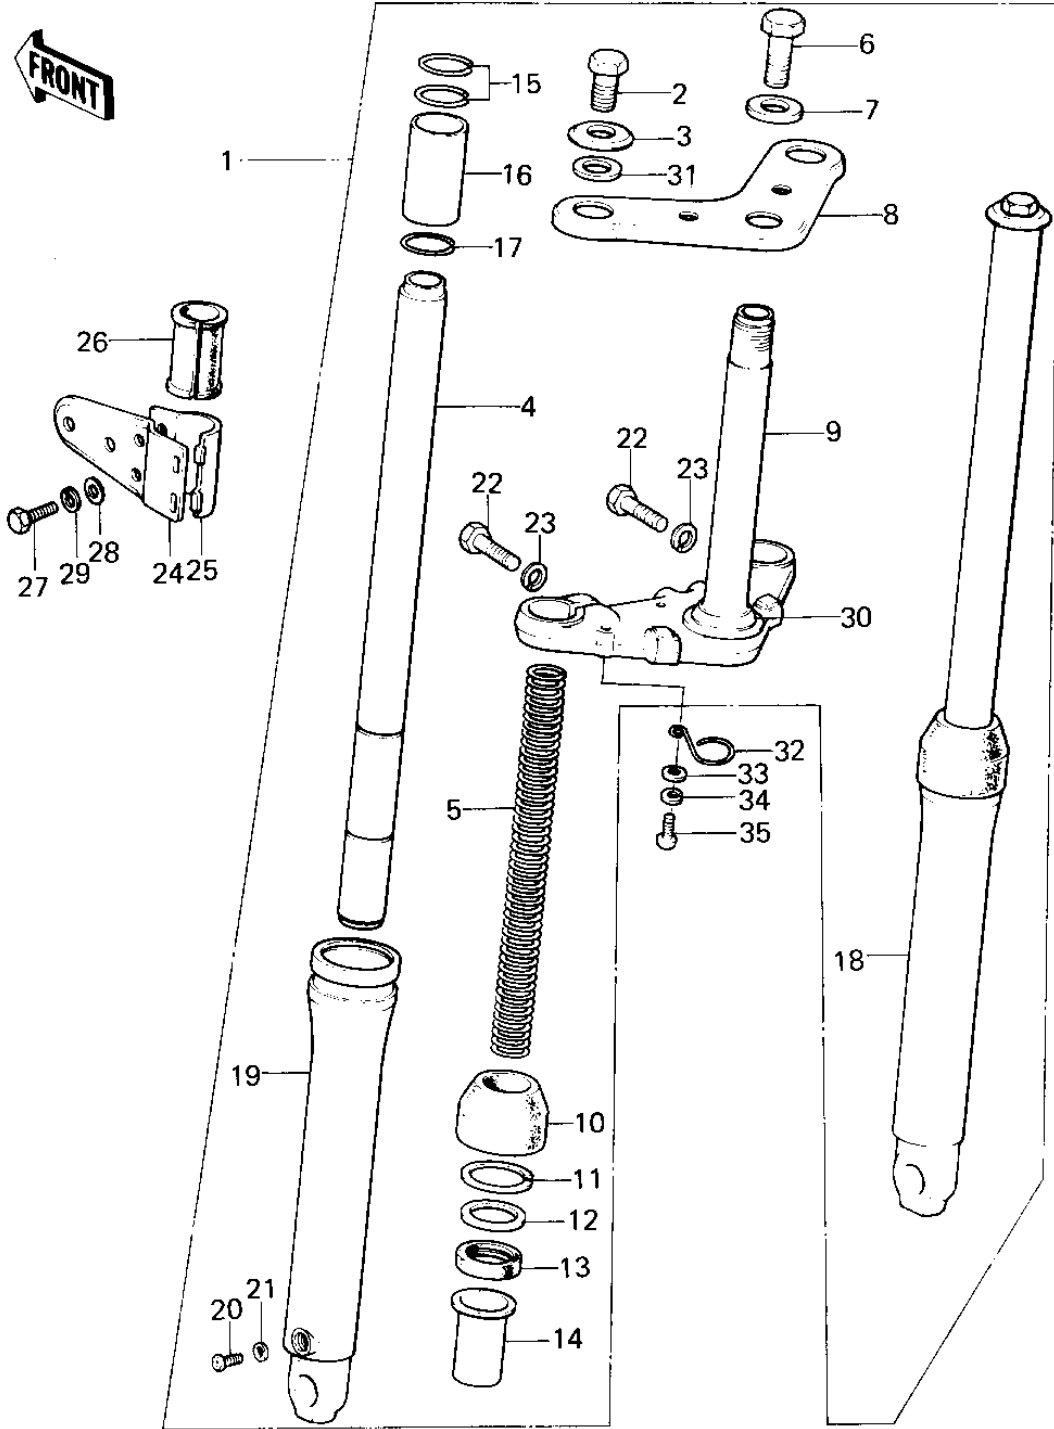

1981 KM100 PARTS DIAGRAM

FRONT FORK

1981 KM100 PARTS LIST

FRONT FORK

ITEM NAME	PART NUMBER	QUANTITY
FORK-FRONT (Ref # 1)	44001-161	1
FORK-FRONT (Ref # 1)	44001-1419	1
BOLT (Ref # 2)	92001-1742	2
WASHER (Ref # 3)	92022-1381	2
TUBE,FORK INNER (Ref # 4)	44013-051	2
TUBE,FORK INNER (Ref # 4)	44013-1034	2
SPRING,FORK (Ref # 5)	44026-055	2
SPRING,FORK INNER (Ref # 5)	44026-1050	2
BOLT-UPSET,10X30 (Ref # 6)	112G1030	1
WASHER (Ref # 7)	92022-1381	1
HEAD,STEERING (Ref # 8)	44039-056	1
HEAD,STEERING STEM (Ref # 8)	44039-1025	1
STEM,STEERING (Ref # 9)	44037-069	1
STEM,STEERING (Ref # 9)	44037-1034	1
DUST SHIELD,FORK (Ref # 10)	44010-024	2
CIRCLIP,40MM (Ref # 11)	44044-016	2
WASHER,FORK OUTER TUB (Ref # 12)	44043-054	2
SEAL-OIL,OUTER TUBE (Ref # 13)	92049-1075	2
GUIDE,FORK INNER TUBE (Ref # 14)	44015-016	2
RING,INNER TUBE GUIDE (Ref # 15)	44020-003	4
PISTON,FORK (Ref # 16)	44018-007	2
CIRCLIP,FORK PISTON (Ref # 17)	44044-017	2
TUBE,RH,FORK OUTER (Ref # 18)	44006-050	1
TUBE,LH,FORK OUTER (Ref # 19)	44005-052	1
SCREW PAN HEAD 4X6 (Ref # 20)	220B0406	2
GASKET,FORK DRAIN PLG (Ref # 21)	44045-046	2
BOLT,HEX HEAD 10X35 (Ref # 22)	92001-1252	2
WASHER SPRING 10MM (Ref # 23)	461F1000	2
BRACKET,HEAD LAMP (Ref # 24)	23064-025	2

1981 KM100 PARTS LIST

FRONT FORK

ITEM NAME	PART NUMBER	QUANTITY
BRACKET,HEAD LAMP (Ref # 24)	11034-1665	2
BRACKET,HEAD LAMP (Ref # 25)	23064-026	2
DAMPER RUBBER,HD LAMP (Ref # 26)	92075-210	2
BOLT (Ref # 27)	92007-048	4
BOLT-UPSET (Ref # 27)	112G0630	4
WASHER-PLAIN,6MM (Ref # 28)	411D0600	2
WASHER SPRING 6MM (Ref # 29)	461F0600	4
CONE LOWER BEARING (Ref # 30)	92047-004	1
GASKET,FORK TOP BOLT (Ref # 31)	44045-053	1
CLAMP-CABLE (Ref # 32)	92037-046	1
WASHER PLAIN 6MM (Ref # 33)	410B0600	1
WASHER SPRING 6MM (Ref # 34)	461F0600	1
BOLT-UPSET,6X12 (Ref # 35)	112G0612	1