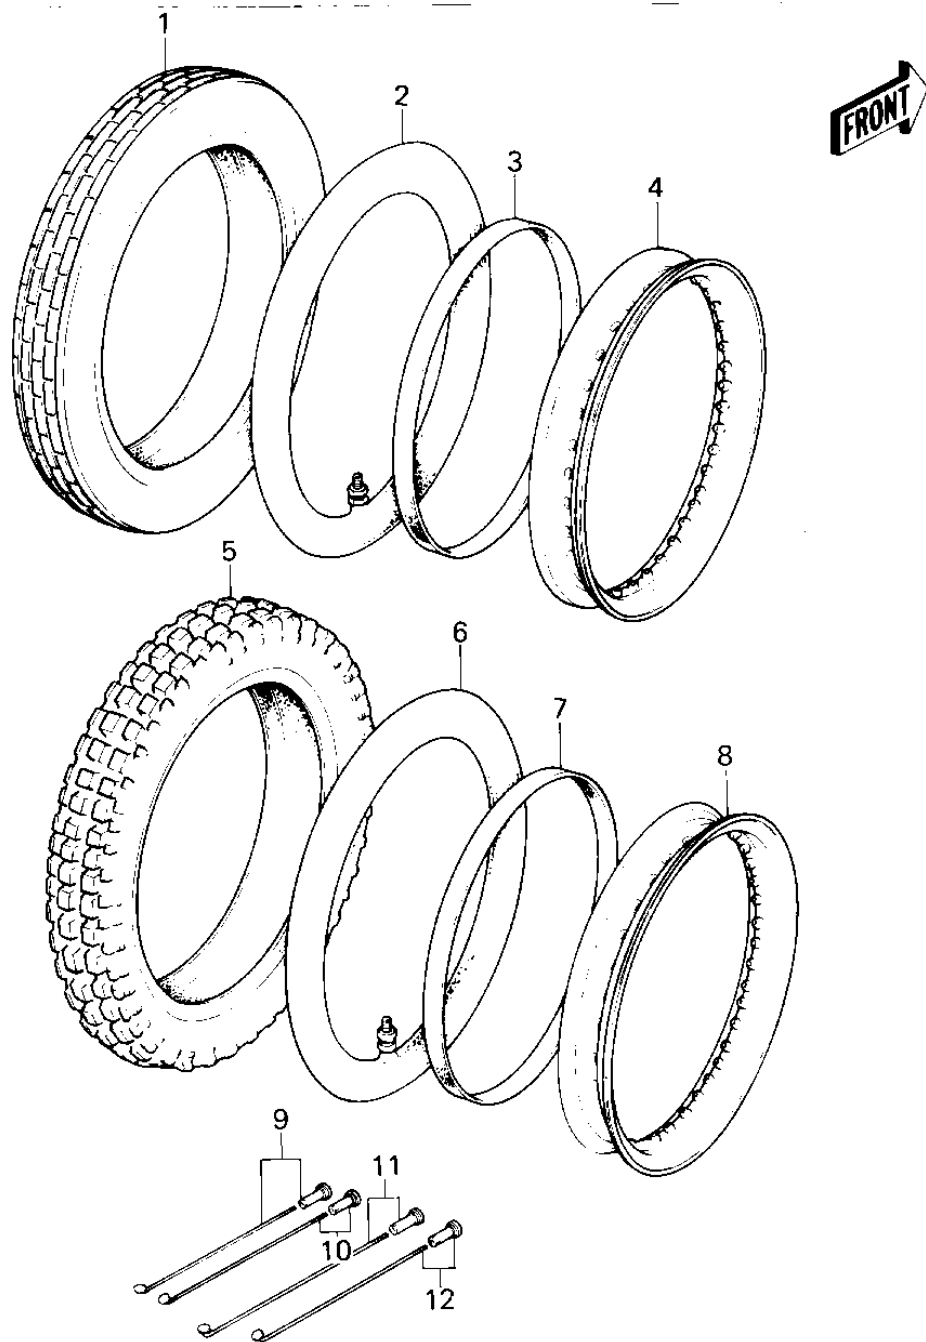

# 1979 KM100-A4 PARTS DIAGRAM

WHEELS/TIRES

## 1979 KM100-A4 PARTS LIST

### WHEELS/TIRES

| ITEM NAME                      | PART NUMBER | QUANTITY |
|--------------------------------|-------------|----------|
| TIRE,2.50-16,NT-102A (Ref # 1) | 41019-036   |          |
| TIRE 250-16 NT108A F (Ref # 1) | 41002-1099  |          |
| TUBE 225/250-16 (Ref # 2)      | 41022-041   |          |
| BAND,RIM,FRONT (Ref # 3)       | 41023-024   |          |
| RIM,1.40X16W (Ref # 4)         | 41025-069   |          |
| TIRE 300-14 NT108A R (Ref # 5) | 41002-1100  |          |
| TIRE 300-14 NT108A R (Ref # 5) | 41002-1100  |          |
| TUBE 275/410/425-14 (Ref # 6)  | 41022-042   |          |
| BAND,RIM,4.10-14 (Ref # 7)     | 41023-1025  |          |
| RIM,1.60X14W (Ref # 8)         | 41025-070   |          |
| SPOKE-ASY,FR INNER (Ref # 9)   | 41027-065   |          |
| SPOKE-ASY FR OUTER (Ref # 10)  | 41028-065   |          |
| SPOKE-ASY,RR INNER (Ref # 11)  | 41027-066   |          |
| SPOKE-ASY RR OUTER (Ref # 12)  | 41028-066   |          |