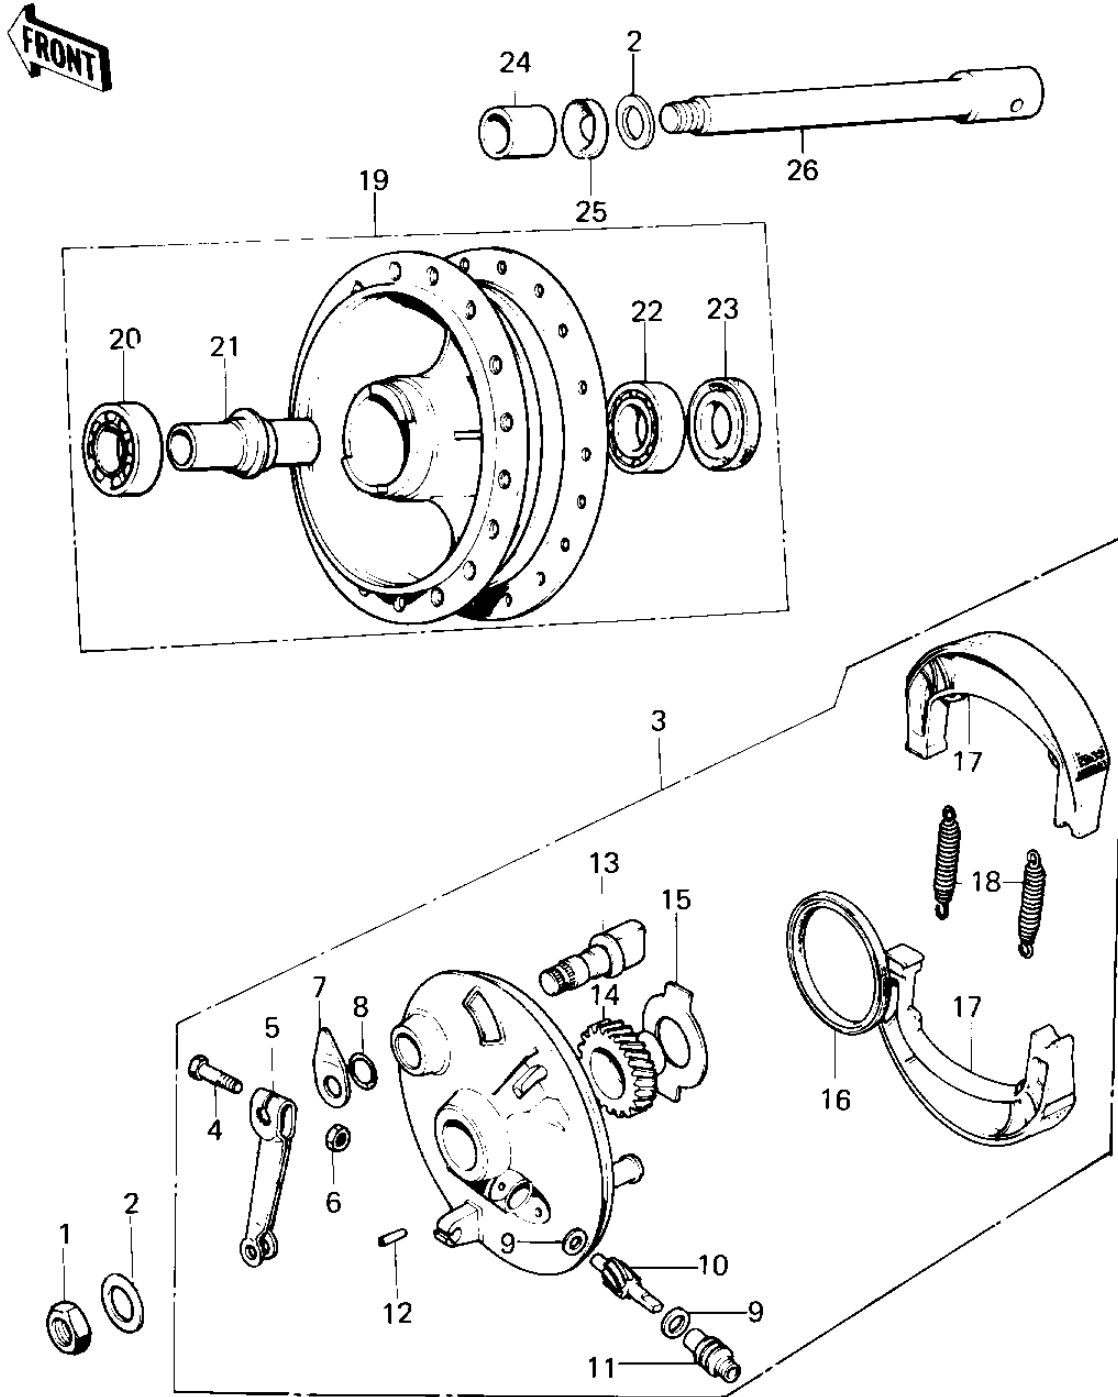

# 1981 KM100 PARTS DIAGRAM

FRONT HUB/BRAKE

# 1981 KM100 PARTS LIST

## FRONT HUB/BRAKE

ITEM NAME	PART NUMBER	QUANTITY
NUT 10MM (Ref # 1)	42045-005	1
WASHER PLAIN 10MM (Ref # 2)	411B1000	2
PANEL-ASY,FR BRK (Ref # 3)	41035-1027	1
PANEL-ASY,FR BRK (Ref # 3)	41035-1027	1
BOLT-UPSET (Ref # 4)	112G0630	1
LEVER FRONT BRAKE CAM (Ref # 5)	41053-005	1
NUT,6MM (Ref # 6)	41072-007	1
INDICATOR,FR BK SHOE (Ref # 7)	41085-013	1
"O" RING,11MM (Ref # 8)	92055-004	1
WASHER THRST SPD PINI (Ref # 9)	41063-001	2
PINION-SPEEDOMETER (Ref # 10)	41060-014	1
BUSH,SPEEDMETER CABLE (Ref # 11)	41062-005	1
PIN,SPRING (Ref # 12)	41082-001	1
CAM SHAFT-FRONT BRAKE (Ref # 13)	41050-018	1
GEAR,SPEEDOMETER (Ref # 14)	41060-1026	1
GEAR,SPEEDOMETER (Ref # 14)	41060-1026	1
RECEIVER,SPEED GEAR (Ref # 15)	41064-010	1
OIL SEAL BRAKE PANEL (Ref # 16)	92050-002	1
SHOE-BRAKE (Ref # 17)	41048-1085	2
SPRING,BRAKE SHOE (Ref # 18)	92081-1766	2
DRUM-ASSY,FR BRK (Ref # 19)	41034-1040	1
BEARING BALL #6300Z (Ref # 20)	601B6300Z	1
SPACER FRONT HUB (Ref # 21)	41039-002	1
BEARING BALL #6200 (Ref # 22)	601B6200	1
OIL SEAL,TC17317 (Ref # 23)	92050-063	1
COLLAR,FRONT AXLE (Ref # 24)	41069-026	1
DUST SHIELD FRNT DRUM (Ref # 25)	41042-002	1
AXLE-FRONT (Ref # 26)	41068-039	1