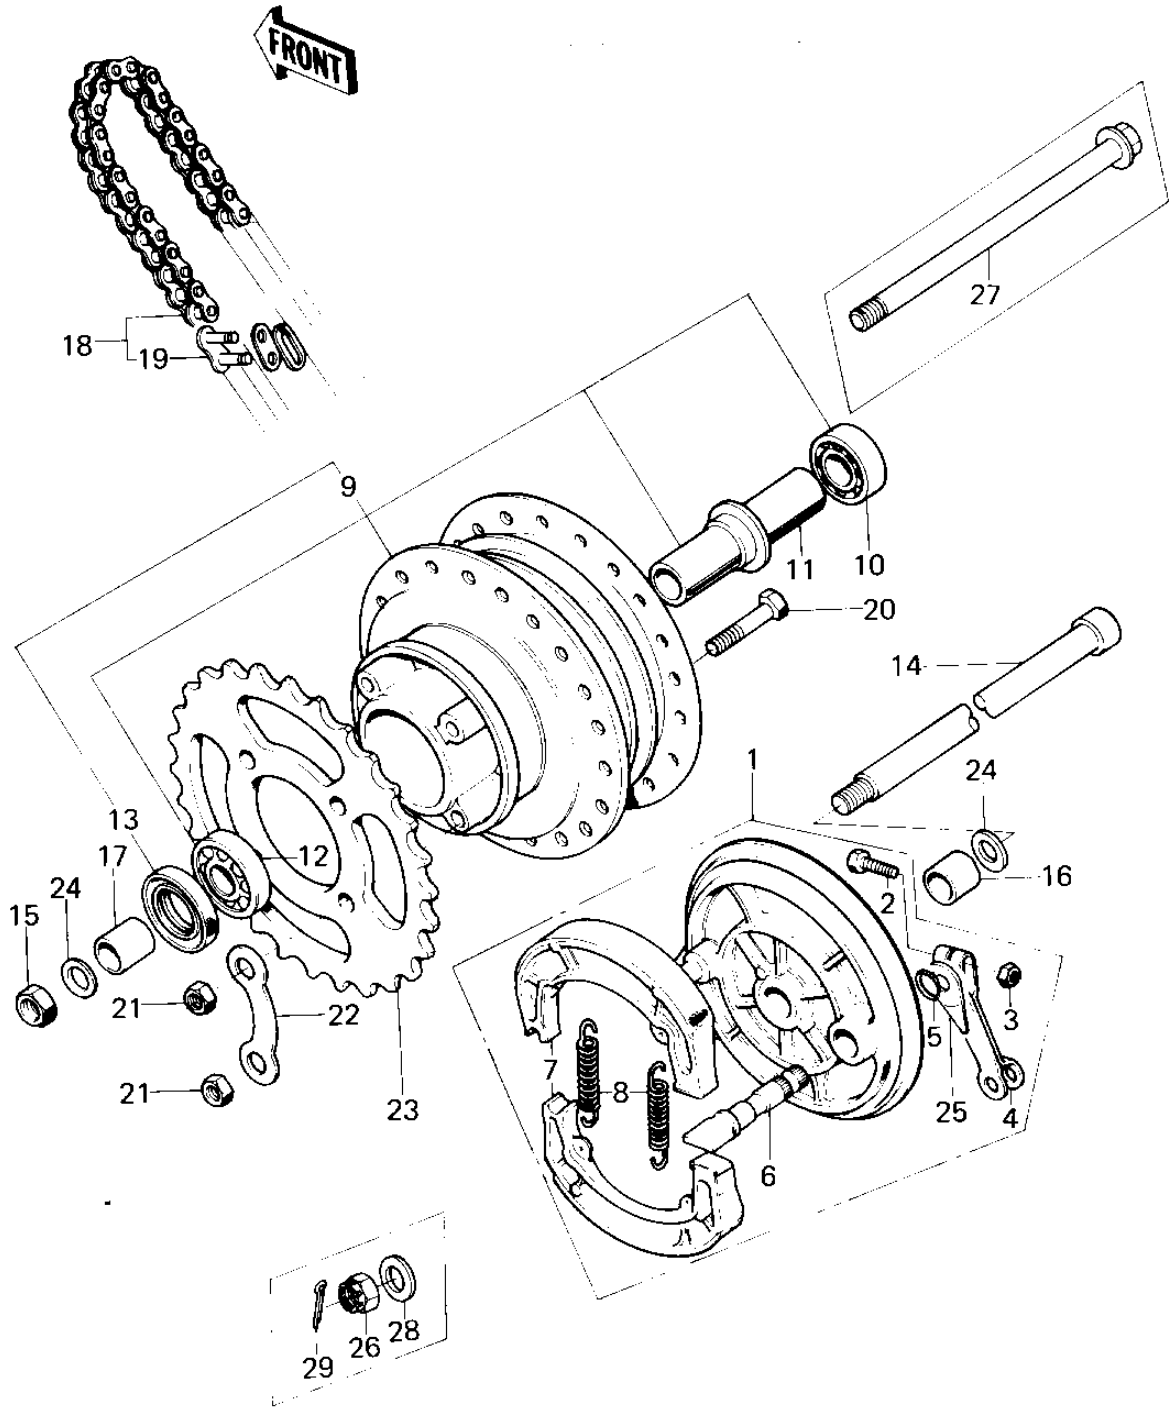

# 1976 KM100-A1 PARTS DIAGRAM

REAR HUB/BRAKE/CHAIN

# 1976 KM100-A1 PARTS LIST

## REAR HUB/BRAKE/CHAIN

ITEM NAME	PART NUMBER	QUANTITY
PANEL-ASY,RR BRK,BUFF (Ref # 1)	42006-063-80	1
BOLT-UPSET (Ref # 2)	112G0630	1
NUT,6MM (Ref # 3)	41072-007	1
LEVER,REAR BRAKE PANL (Ref # 4)	42029-027	1
"0" RING,11MM (Ref # 5)	92055-004	1
CAM SHAFT,REAR BRAKE (Ref # 6)	42026-018	1
SHOE-BRAKE (Ref # 7)	41048-1085	2
SPRING,BRAKE SHOE (Ref # 8)	92081-1766	2
DRUM-ASSY,RR BRK,BUFF (Ref # 9)	41034-1002-80	2
DRUM-ASSY,RR BRK,BUFF (Ref # 9)	41034-1002-80	1
BEARING BALL #6301Z (Ref # 10)	601B6301Z	1
SPACER RR HUB BEARING (Ref # 11)	42010-003	1
BEARING BALL #6301 (Ref # 12)	601B6301	1
OIL SEAL RR BRK DRUM (Ref # 13)	92052-001	1
AXLE,12X206 (Ref # 14)	41068-1091	1
NUT-HEX-FINE (Ref # 15)	314B1200	1
COLLAR-REAR HUB R.H (Ref # 16)	42032-002	1
COLLAR,REAR AXLE (Ref # 17)	42032-044	1
CHAIN,DRIVE,EK428 96L (Ref # 18)	92057-1089	1
JOINT-CHAIN (Ref # 19)	92058-1014	1
BOLT REAR SPROCKET (Ref # 20)	92001-021	4
NUT,8MM (Ref # 21)	311B0800	4
WASHER RR SPRCKT LOCK (Ref # 22)	92088-003	2
REAR SPROCKET 36T (Ref # 23)	42041-022	1
REAR SPROCKET 34T (Ref # 23)	42041-019	(1
WASHER PLAIN 12MM (Ref # 24)	411B1200	2
INDICATOR,BKSHOE (Ref # 25)	41085-003	1
NUT CASTLE 12MM (Ref # 26)	321B1200	1
AXLE,12X206 (Ref # 27)	41068-1091	1