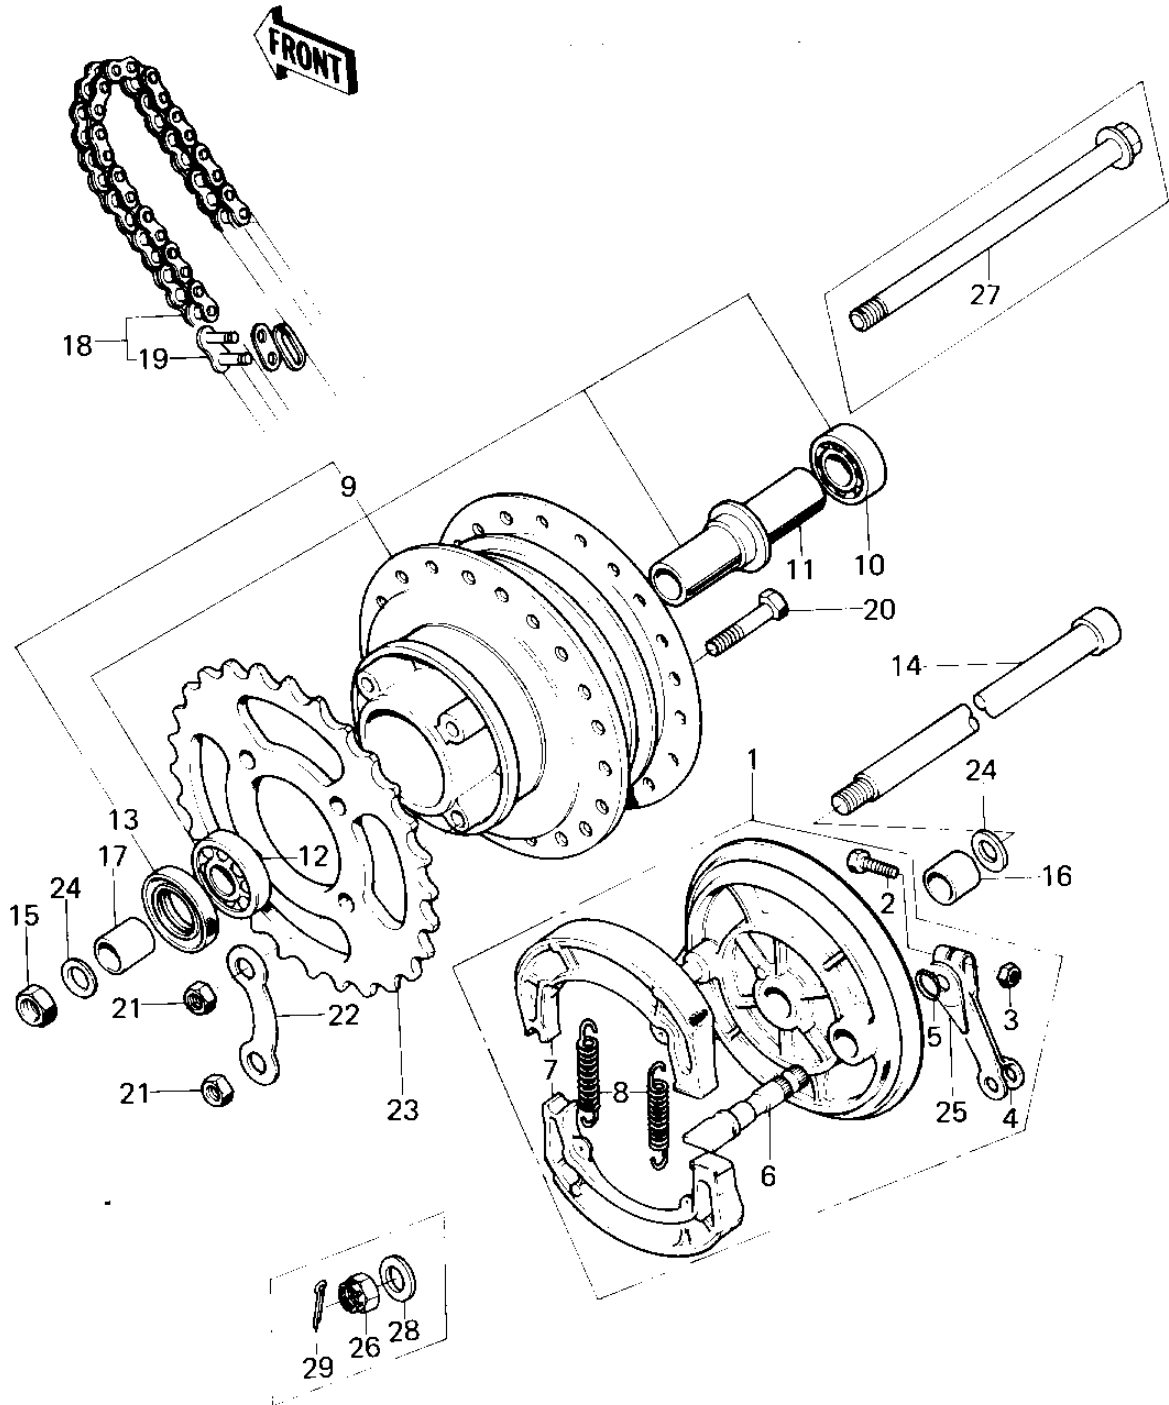

1977 KM100-A2 PARTS DIAGRAM

REAR HUB/BRAKE/CHAIN

1977 KM100-A2 PARTS LIST

REAR HUB/BRAKE/CHAIN

ITEM NAME	PART NUMBER	QUANTITY
PANEL-ASY,RR BRK,BUFF (Ref # 1)	42006-063-80	
BOLT-UPSET (Ref # 2)	112G0630	
NUT,6MM (Ref # 3)	41072-007	
LEVER,REAR BRAKE PANL (Ref # 4)	42029-027	
"0" RING,11MM (Ref # 5)	92055-004	
CAM SHAFT,REAR BRAKE (Ref # 6)	42026-018	
SHOE-BRAKE (Ref # 7)	41048-1085	
SPRING,BRAKE SHOE (Ref # 8)	92081-1766	
DRUM-ASSY,RR BRK,BUFF (Ref # 9)	41034-1002-80	
DRUM-ASSY,RR BRK,BUFF (Ref # 9)	41034-1002-80	
BEARING BALL #6301Z (Ref # 10)	601B6301Z	
SPACER RR HUB BEARING (Ref # 11)	42010-003	
BEARING BALL #6301 (Ref # 12)	601B6301	
OIL SEAL RR BRK DRUM (Ref # 13)	92052-001	
AXLE,12X206 (Ref # 14)	41068-1091	
NUT-HEX-FINE (Ref # 15)	314B1200	
COLLAR-REAR HUB R.H (Ref # 16)	42032-002	
COLLAR,REAR AXLE (Ref # 17)	42032-044	
CHAIN,DRIVE,EK428 96L (Ref # 18)	92057-1089	
JOINT-CHAIN (Ref # 19)	92058-1014	
BOLT REAR SPROCKET (Ref # 20)	92001-021	
NUT,8MM (Ref # 21)	311B0800	
WASHER RR SPRCKT LOCK (Ref # 22)	92088-003	
REAR SPROCKET 36T (Ref # 23)	42041-022	
REAR SPROCKET 34T (Ref # 23)	42041-019	
WASHER PLAIN 12MM (Ref # 24)	411B1200	
INDICATOR,BKSHOE (Ref # 25)	41085-003	
NUT CASTLE 12MM (Ref # 26)	321B1200	
AXLE,12X206 (Ref # 27)	41068-1091	