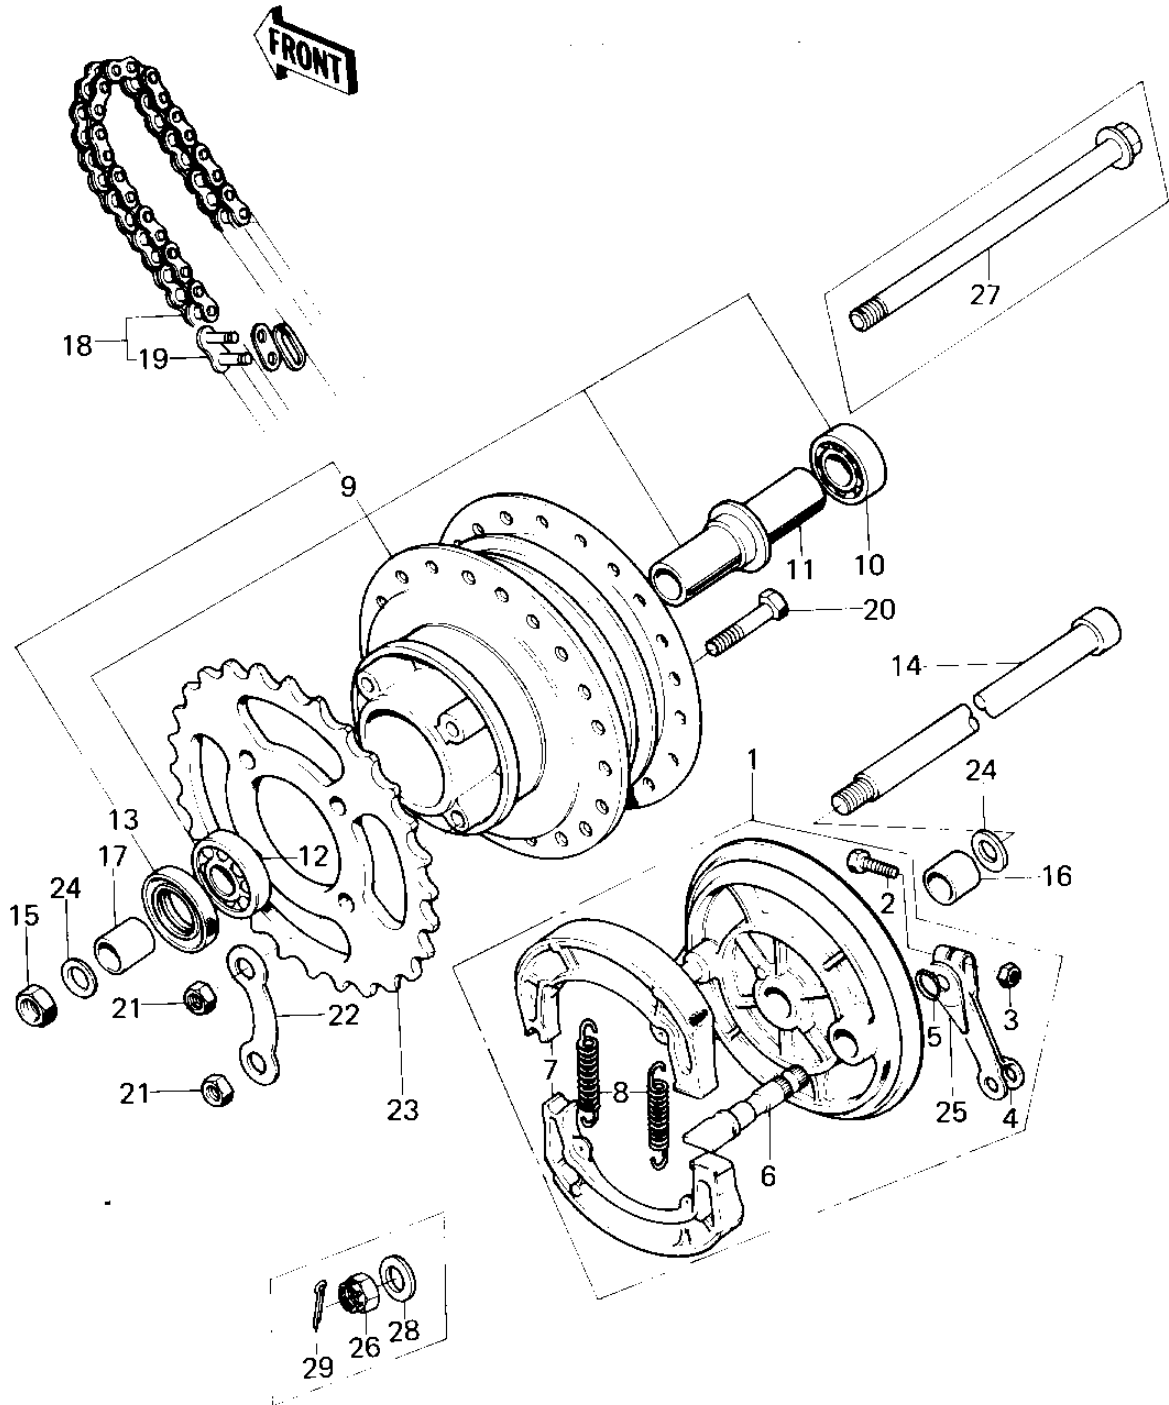

1979 KM100-A4 PARTS DIAGRAM

REAR HUB/BRAKE/CHAIN

1979 KM100-A4 PARTS LIST

REAR HUB/BRAKE/CHAIN

ITEM NAME	PART NUMBER	QUANTITY
PANEL-ASY,RR BRK,BUFF (Ref # 1)	42006-063-80	
BOLT-UPSET (Ref # 2)	112G0630	
NUT,6MM (Ref # 3)	41072-007	
LEVER,REAR BRAKE PANL (Ref # 4)	42029-027	
"0" RING,11MM (Ref # 5)	92055-004	
CAM SHAFT,REAR BRAKE (Ref # 6)	42026-018	
SHOE-BRAKE (Ref # 7)	41048-1085	
SPRING,BRAKE SHOE (Ref # 8)	92081-1766	
DRUM-ASSY,RR BRK,BUFF (Ref # 9)	41034-1002-80	
DRUM-ASSY,RR BRK,BUFF (Ref # 9)	41034-1002-80	
BEARING BALL #6301Z (Ref # 10)	601B6301Z	
SPACER RR HUB BEARING (Ref # 11)	42010-003	
BEARING BALL #6301 (Ref # 12)	601B6301	
OIL SEAL RR BRK DRUM (Ref # 13)	92052-001	
AXLE,12X206 (Ref # 14)	41068-1091	
NUT-HEX-FINE (Ref # 15)	314B1200	
COLLAR-REAR HUB R.H (Ref # 16)	42032-002	
COLLAR,REAR AXLE (Ref # 17)	42032-044	
CHAIN,DRIVE,EK428 96L (Ref # 18)	92057-1089	
JOINT-CHAIN (Ref # 19)	92058-1014	
BOLT REAR SPROCKET (Ref # 20)	92001-021	
NUT,8MM (Ref # 21)	311B0800	
WASHER RR SPRCKT LOCK (Ref # 22)	92088-003	
REAR SPROCKET 36T (Ref # 23)	42041-022	
REAR SPROCKET 34T (Ref # 23)	42041-019	
WASHER PLAIN 12MM (Ref # 24)	411B1200	
INDICATOR,BKSHOE (Ref # 25)	41085-003	
NUT CASTLE 12MM (Ref # 26)	321B1200	
AXLE,12X206 (Ref # 27)	41068-1091	