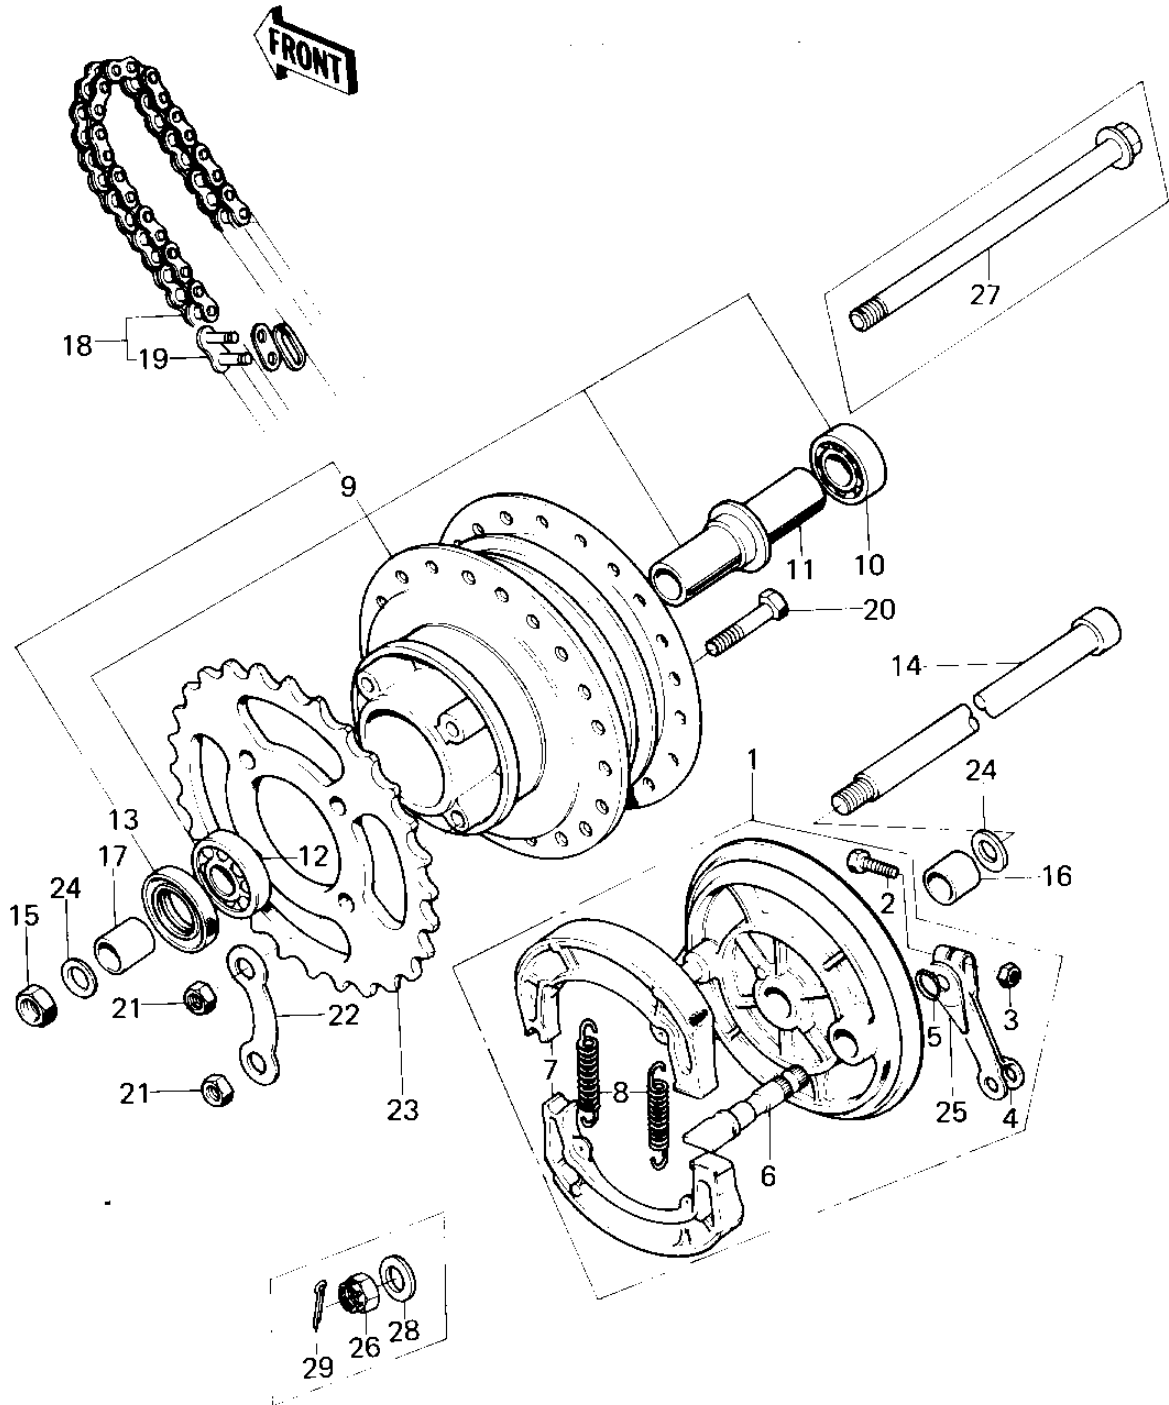

1981 KM100 PARTS DIAGRAM

REAR HUB/BRAKE/CHAIN

1981 KM100 PARTS LIST

REAR HUB/BRAKE/CHAIN

ITEM NAME	PART NUMBER	QUANTITY
PANEL-ASY,RR BRK,BUFF (Ref # 1)	42006-063-80	1
BOLT-UPSET (Ref # 2)	112G0630	1
NUT,6MM (Ref # 3)	41072-007	1
LEVER,REAR BRAKE PANL (Ref # 4)	42029-027	1
"0" RING,11MM (Ref # 5)	92055-004	1
CAM SHAFT,REAR BRAKE (Ref # 6)	42026-018	1
SHOE-BRAKE (Ref # 7)	41048-1085	2
SPRING,BRAKE SHOE (Ref # 8)	92081-1766	2
DRUM-ASSY,RR BRK,BUFF (Ref # 9)	41034-1002-80	2
DRUM-ASSY,RR BRK,BUFF (Ref # 9)	41034-1002-80	1
BEARING BALL #6301Z (Ref # 10)	601B6301Z	1
SPACER RR HUB BEARING (Ref # 11)	42010-003	1
BEARING BALL #6301 (Ref # 12)	601B6301	1
OIL SEAL RR BRK DRUM (Ref # 13)	92052-001	1
AXLE,12X206 (Ref # 14)	41068-1091	1
NUT-HEX-FINE (Ref # 15)	314B1200	1
COLLAR-REAR HUB R.H (Ref # 16)	42032-002	1
COLLAR,REAR AXLE (Ref # 17)	42032-044	1
CHAIN,DRIVE,EK428 96L (Ref # 18)	92057-1089	1
JOINT-CHAIN (Ref # 19)	92058-1014	1
BOLT REAR SPROCKET (Ref # 20)	92001-021	4
NUT,8MM (Ref # 21)	311B0800	4
WASHER RR SPRCKT LOCK (Ref # 22)	92088-003	2
REAR SPROCKET 36T (Ref # 23)	42041-022	1
REAR SPROCKET 34T (Ref # 23)	42041-019	(1
WASHER PLAIN 12MM (Ref # 24)	411B1200	2
INDICATOR,BKSHOE (Ref # 25)	41085-003	1
NUT CASTLE 12MM (Ref # 26)	321B1200	1
AXLE,12X206 (Ref # 27)	41068-1091	1