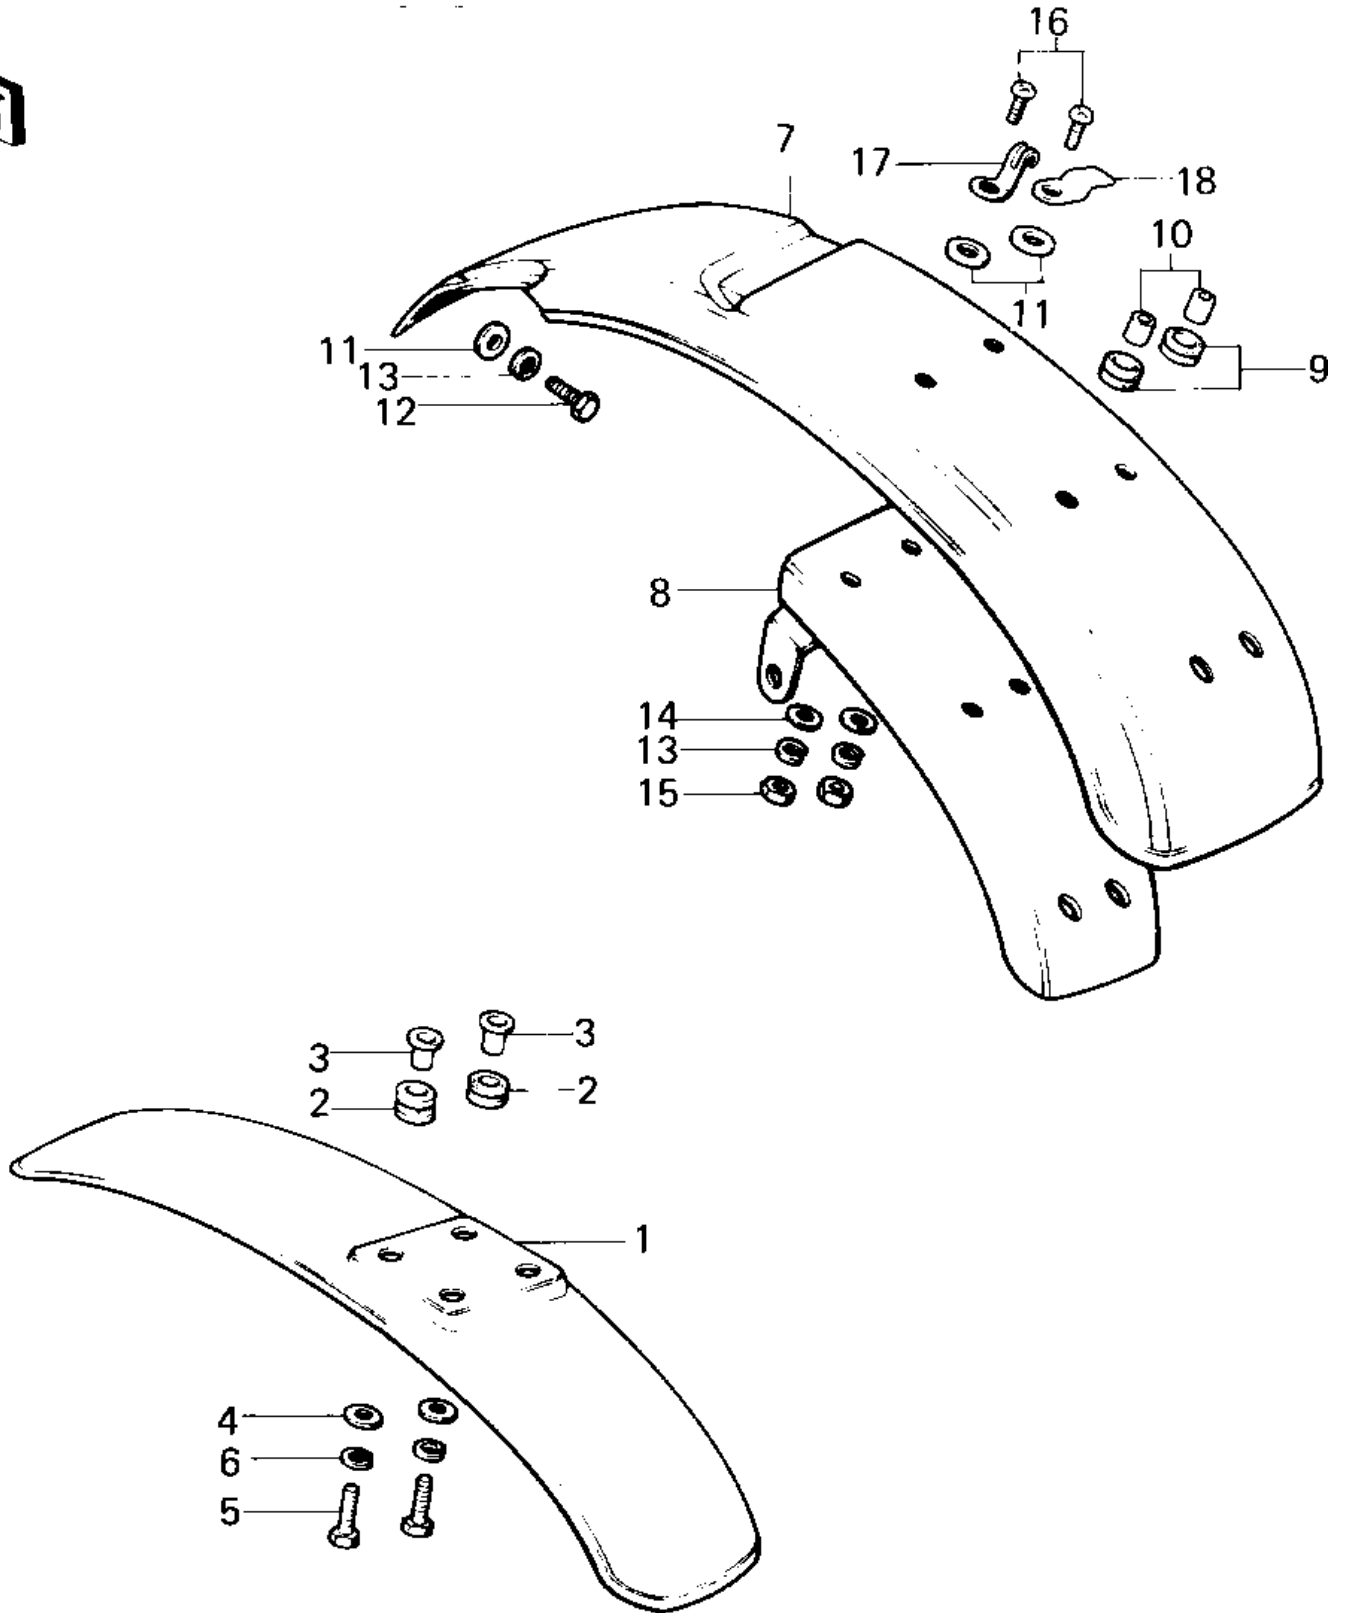

1977 KM100-A2 PARTS DIAGRAM

FENDERS (KM100-A1~A4)

1977 KM100-A2 PARTS LIST

FENDERS (KM100-A1~A4)

ITEM NAME	PART NUMBER	QUANTITY
FENDER-FR,BLACK (Ref # 1)	35004-080-10	
FENDER-FR,GRAY (Ref # 1)	35004-109-6Y	
FENDER-FR,WHITE (Ref # 1)	35004-109-6V	
FENDER-FR,S.YELLOW (Ref # 1)	35004-109-6R	
DAMPER RUBBER (Ref # 2)	92075-103	
COLLAR (Ref # 3)	92027-153	
WASHER 6.5X20X1.6T (Ref # 4)	92022-125	
BOLT-UPSET (Ref # 5)	112G0618	
WASHER SPRING 6MM (Ref # 6)	461F0600	
FENDER,REAR,BLACK (Ref # 7)	35022-094-10	
FENDER-RR,BLACK (Ref # 7)	35022-162-6Z	
FENDER-RR,GRAY (Ref # 7)	35022-162-6Y	
FENDER-RR,WHITE (Ref # 7)	35022-162-6V	
FENDER-RR,S.YELLOW (Ref # 7)	35022-162-6R	
GUSSET,REAR FENDER (Ref # 8)	35034-019	
DAMPER RUBBER,RR FENR (Ref # 9)	92075-209	
COLLAR (Ref # 10)	92027-169	
WASHER 6.5X20X1.6T (Ref # 11)	92022-125	
BOLT-UPSET 6X14 (Ref # 12)	112B0614	
WASHER SPRING 6MM (Ref # 13)	461F0600	
WASHER PLAIN 6MM (Ref # 14)	411B0600	
NUT 6MM (Ref # 15)	311B0600	
SCREW PAN HEAD 6X16 (Ref # 16)	220B0616	
CLIP WIRING HARNESS (Ref # 17)	35024-002	
CLAMP CABLE (Ref # 18)	92037-020	