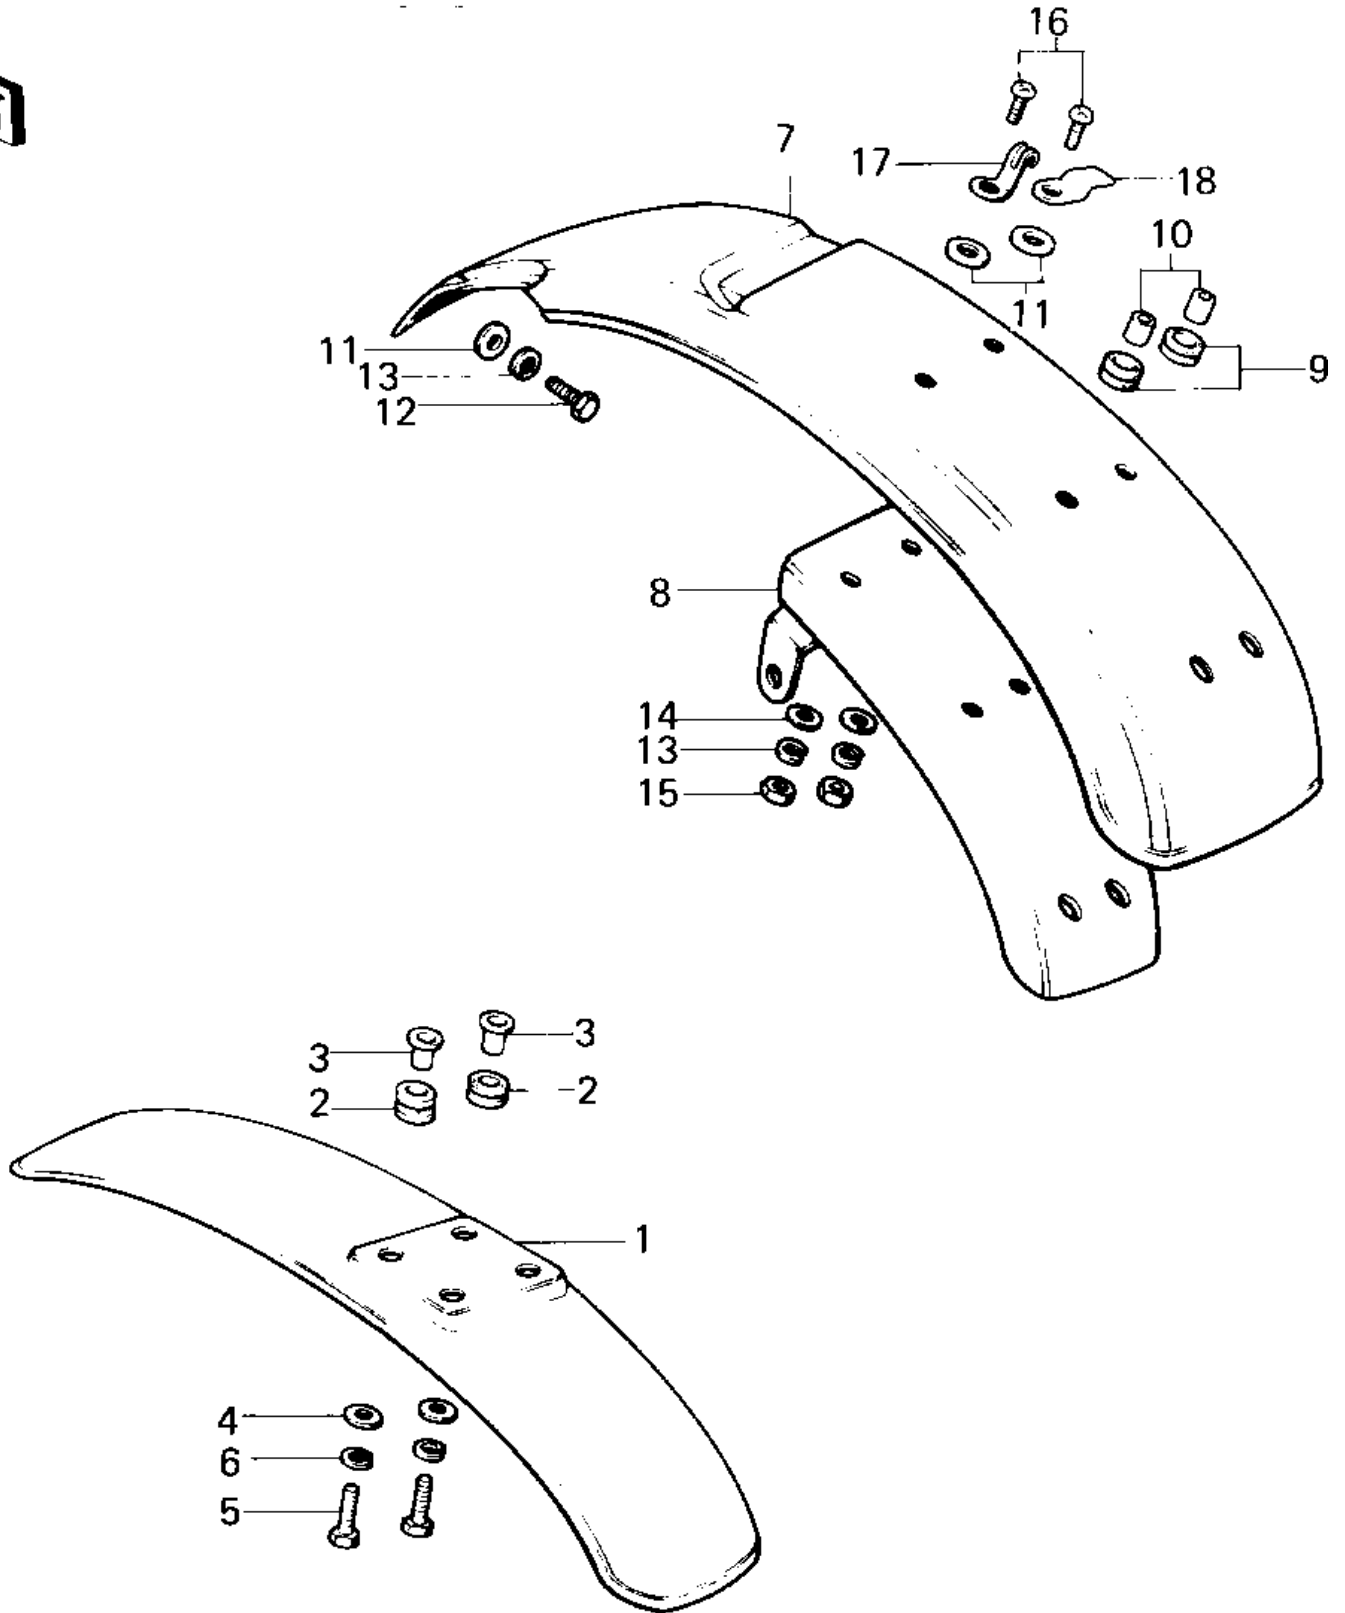

1979 KM100-A4 PARTS DIAGRAM

FENDERS (KM100-A1~A4)

1979 KM100-A4 PARTS LIST

FENDERS (KM100-A1~A4)

ITEM NAME	PART NUMBER	QUANTITY
FENDER-FR,BLACK (Ref # 1)	35004-080-10	
FENDER-FR,GRAY (Ref # 1)	35004-109-6Y	
FENDER-FR,WHITE (Ref # 1)	35004-109-6V	
FENDER-FR,S.YELLOW (Ref # 1)	35004-109-6R	
DAMPER RUBBER (Ref # 2)	92075-103	
COLLAR (Ref # 3)	92027-153	
WASHER 6.5X20X1.6T (Ref # 4)	92022-125	
BOLT-UPSET (Ref # 5)	112G0618	
WASHER SPRING 6MM (Ref # 6)	461F0600	
FENDER,REAR,BLACK (Ref # 7)	35022-094-10	
FENDER-RR,BLACK (Ref # 7)	35022-162-6Z	
FENDER-RR,GRAY (Ref # 7)	35022-162-6Y	
FENDER-RR,WHITE (Ref # 7)	35022-162-6V	
FENDER-RR,S.YELLOW (Ref # 7)	35022-162-6R	
GUSSET,REAR FENDER (Ref # 8)	35034-019	
DAMPER RUBBER,RR FENR (Ref # 9)	92075-209	
COLLAR (Ref # 10)	92027-169	
WASHER 6.5X20X1.6T (Ref # 11)	92022-125	
BOLT-UPSET 6X14 (Ref # 12)	112B0614	
WASHER SPRING 6MM (Ref # 13)	461F0600	
WASHER PLAIN 6MM (Ref # 14)	411B0600	
NUT 6MM (Ref # 15)	311B0600	
SCREW PAN HEAD 6X16 (Ref # 16)	220B0616	
CLIP WIRING HARNESS (Ref # 17)	35024-002	
CLAMP CABLE (Ref # 18)	92037-020	