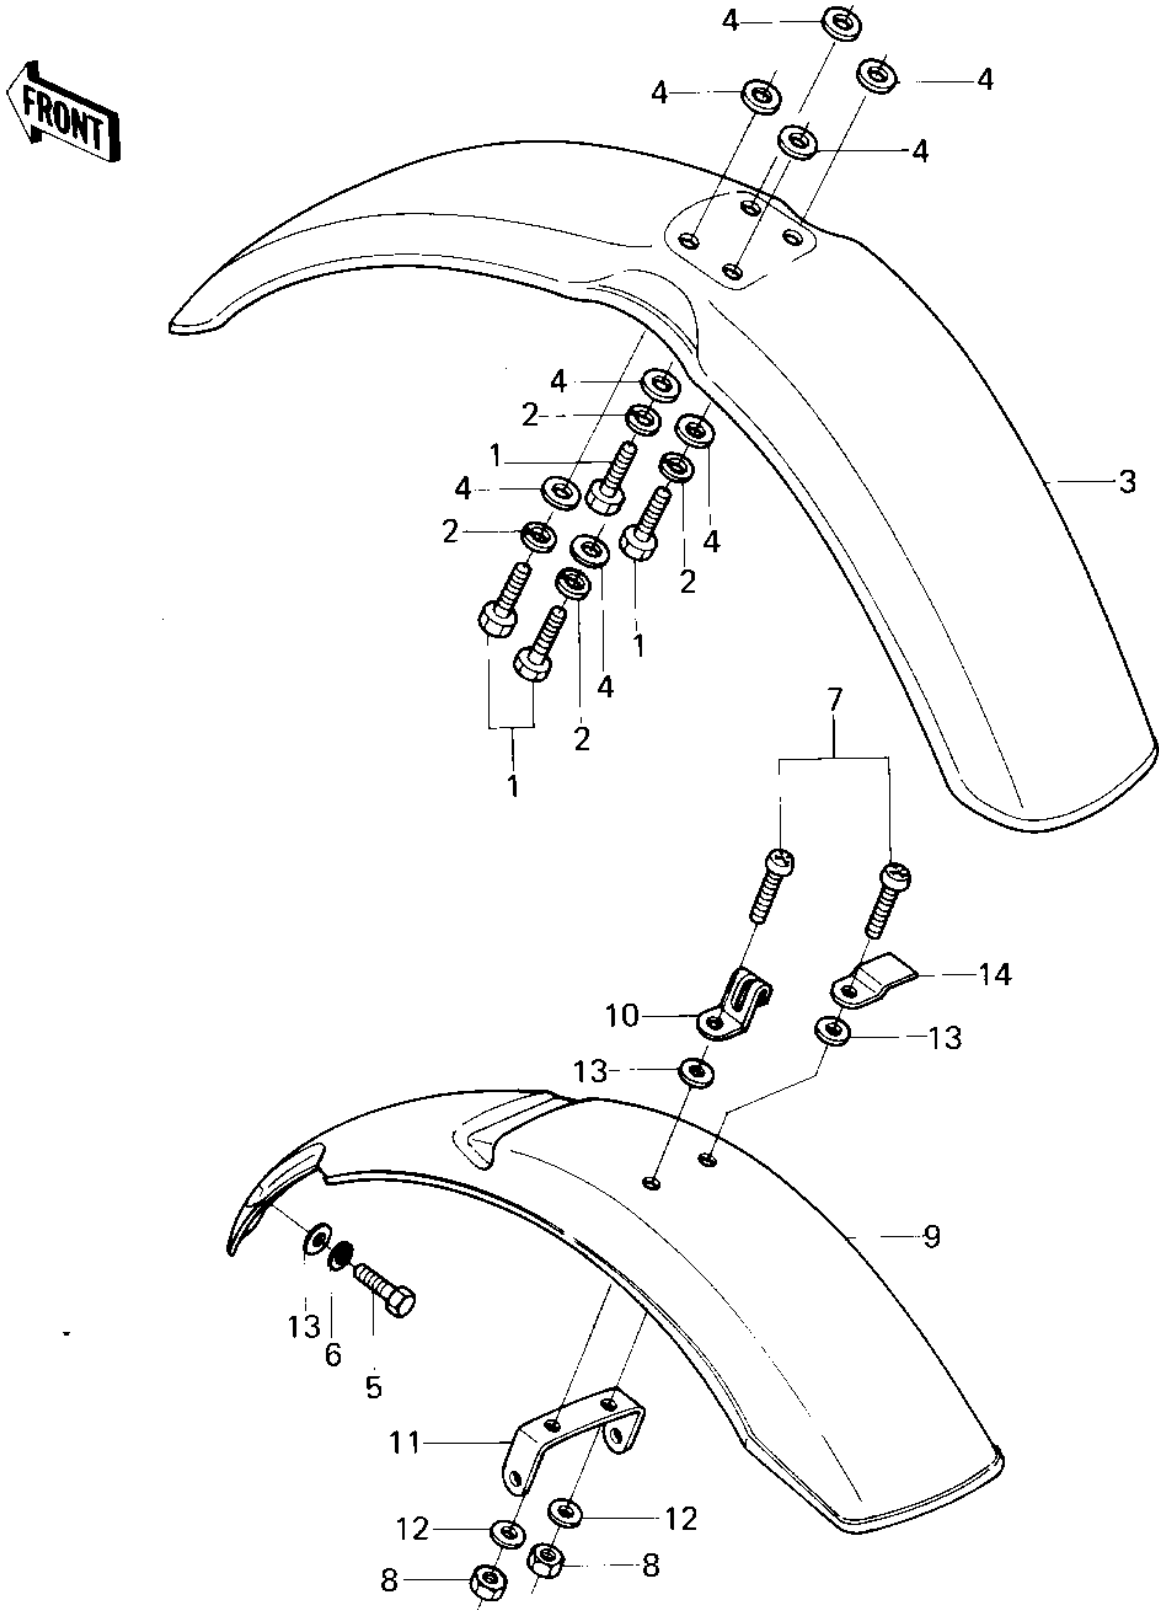

1977 KM100-A2 PARTS DIAGRAM

FENDERS (KM100-A6/A7)

1977 KM100-A2 PARTS LIST

FENDERS (KM100-A6/A7)

ITEM NAME	PART NUMBER	QUANTITY
BOLT-UPSET (Ref # 1)	112G0618	
WASHER SPRING 6MM (Ref # 2)	461F0600	
FENDER-FR,S.YELLOW (Ref # 3)	35004-1043-6R	
FENDER-FR,F.RED (Ref # 3)	35004-1043-6L	
FENDER-FR,F.RED (Ref # 3)	35004-1043-6L	
FENDER-FR,S.B.YELLOW (Ref # 3)	35004-1043-6G	
WASHER 6.5X20X1.6T (Ref # 4)	92022-125	
BOLT-UPSET 6X14 (Ref # 5)	112B0614	
WASHER SPRING 6MM (Ref # 6)	461F0600	
SCREW PAN HEAD 6X16 (Ref # 7)	220B0616	
NUT 6MM (Ref # 8)	311B0600	
FENDER-RR,S.YELLOW (Ref # 9)	35022-1044-6R	
FENDER-RR,F.RED (Ref # 9)	35022-1044-6L	
FENDER-RR,F.RED (Ref # 9)	35022-1044-6L	
UNAVAILABLE IN PRICE BOOK (Ref # 9)	35002-1044-6G	
CLIP WIRING HARNESS (Ref # 10)	35024-002	
BRACKET,REAR FENDER (Ref # 11)	35025-025	
WASHER PLAIN 6MM (Ref # 12)	410B0600	
WASHER 6.5X20X1.6T (Ref # 13)	92022-125	
CLAMP CABLE (Ref # 14)	92037-020	