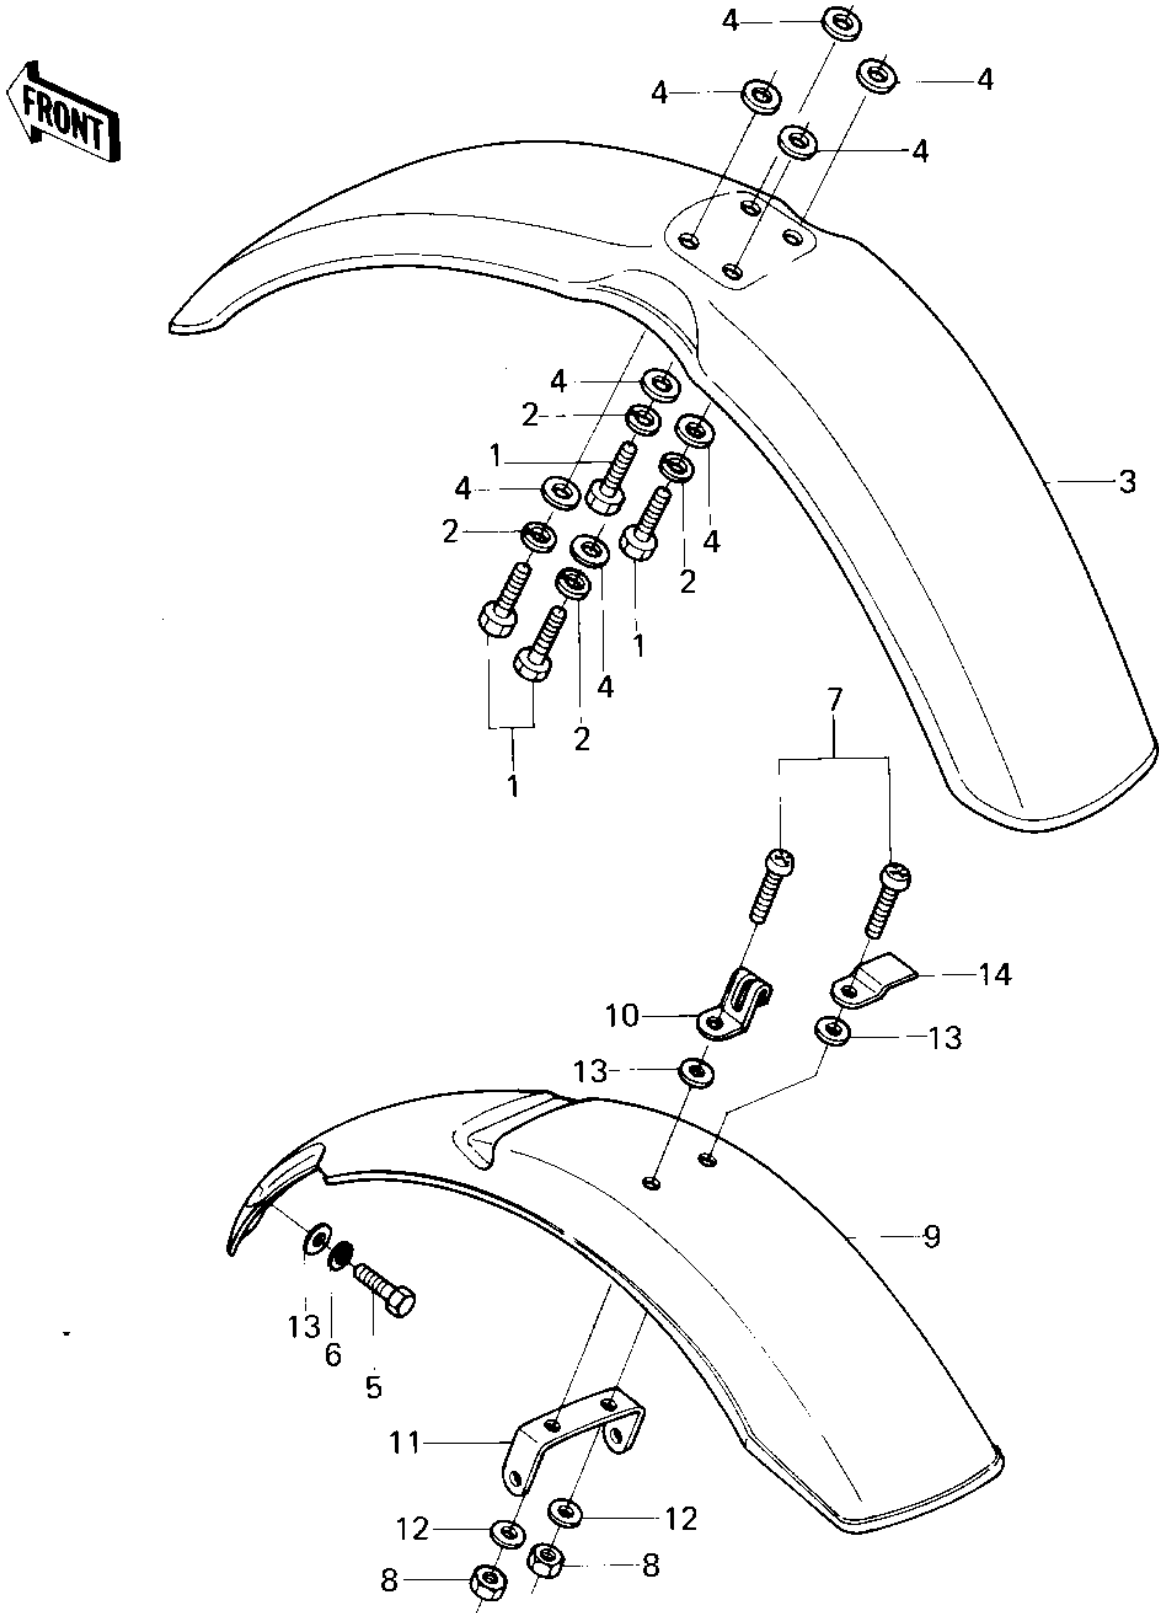

1978 KM100-A3 PARTS DIAGRAM

FENDERS (KM100-A6/A7)

1978 KM100-A3 PARTS LIST

FENDERS (KM100-A6/A7)

ITEM NAME	PART NUMBER	QUANTITY
BOLT-UPSET (Ref # 1)	112G0618	
WASHER SPRING 6MM (Ref # 2)	461F0600	
FENDER-FR,S.YELLOW (Ref # 3)	35004-1043-6R	
FENDER-FR,F.RED (Ref # 3)	35004-1043-6L	
FENDER-FR,F.RED (Ref # 3)	35004-1043-6L	
FENDER-FR,S.B.YELLOW (Ref # 3)	35004-1043-6G	
WASHER 6.5X20X1.6T (Ref # 4)	92022-125	
BOLT-UPSET 6X14 (Ref # 5)	112B0614	
WASHER SPRING 6MM (Ref # 6)	461F0600	
SCREW PAN HEAD 6X16 (Ref # 7)	220B0616	
NUT 6MM (Ref # 8)	311B0600	
FENDER-RR,S.YELLOW (Ref # 9)	35022-1044-6R	
FENDER-RR,F.RED (Ref # 9)	35022-1044-6L	
FENDER-RR,F.RED (Ref # 9)	35022-1044-6L	
UNAVAILABLE IN PRICE BOOK (Ref # 9)	35002-1044-6G	
CLIP WIRING HARNESS (Ref # 10)	35024-002	
BRACKET,REAR FENDER (Ref # 11)	35025-025	
WASHER PLAIN 6MM (Ref # 12)	410B0600	
WASHER 6.5X20X1.6T (Ref # 13)	92022-125	
CLAMP CABLE (Ref # 14)	92037-020	