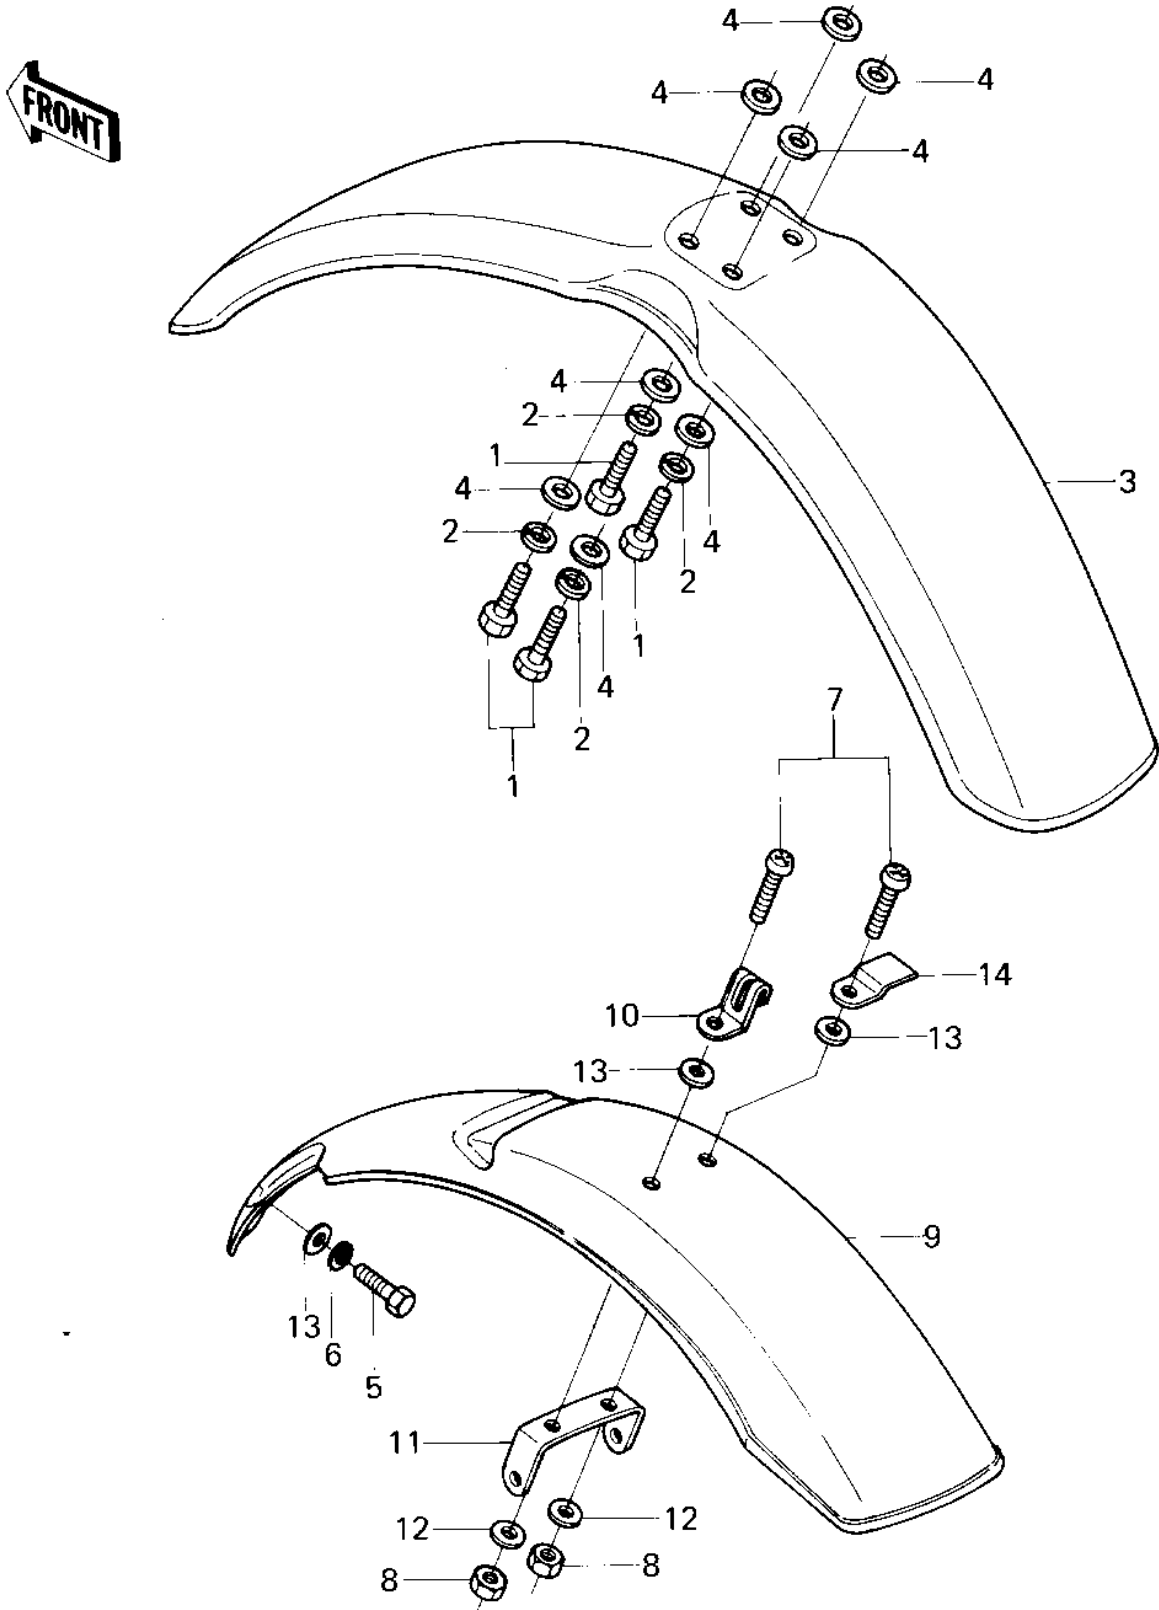

1978 KM100-A3A PARTS DIAGRAM

FENDERS (KM100-A6/A7)

1978 KM100-A3A PARTS LIST

FENDERS (KM100-A6/A7)

ITEM NAME	PART NUMBER	QUANTITY
BOLT-UPSET (Ref # 1)	112G0618	
WASHER SPRING 6MM (Ref # 2)	461F0600	
FENDER-FR,S.YELLOW (Ref # 3)	35004-1043-6R	
FENDER-FR,F.RED (Ref # 3)	35004-1043-6L	
FENDER-FR,F.RED (Ref # 3)	35004-1043-6L	
FENDER-FR,S.B.YELLOW (Ref # 3)	35004-1043-6G	
WASHER 6.5X20X1.6T (Ref # 4)	92022-125	
BOLT-UPSET 6X14 (Ref # 5)	112B0614	
WASHER SPRING 6MM (Ref # 6)	461F0600	
SCREW PAN HEAD 6X16 (Ref # 7)	220B0616	
NUT 6MM (Ref # 8)	311B0600	
FENDER-RR,S.YELLOW (Ref # 9)	35022-1044-6R	
FENDER-RR,F.RED (Ref # 9)	35022-1044-6L	
FENDER-RR,F.RED (Ref # 9)	35022-1044-6L	
UNAVAILABLE IN PRICE BOOK (Ref # 9)	35002-1044-6G	
CLIP WIRING HARNESS (Ref # 10)	35024-002	
BRACKET,REAR FENDER (Ref # 11)	35025-025	
WASHER PLAIN 6MM (Ref # 12)	410B0600	
WASHER 6.5X20X1.6T (Ref # 13)	92022-125	
CLAMP CABLE (Ref # 14)	92037-020	