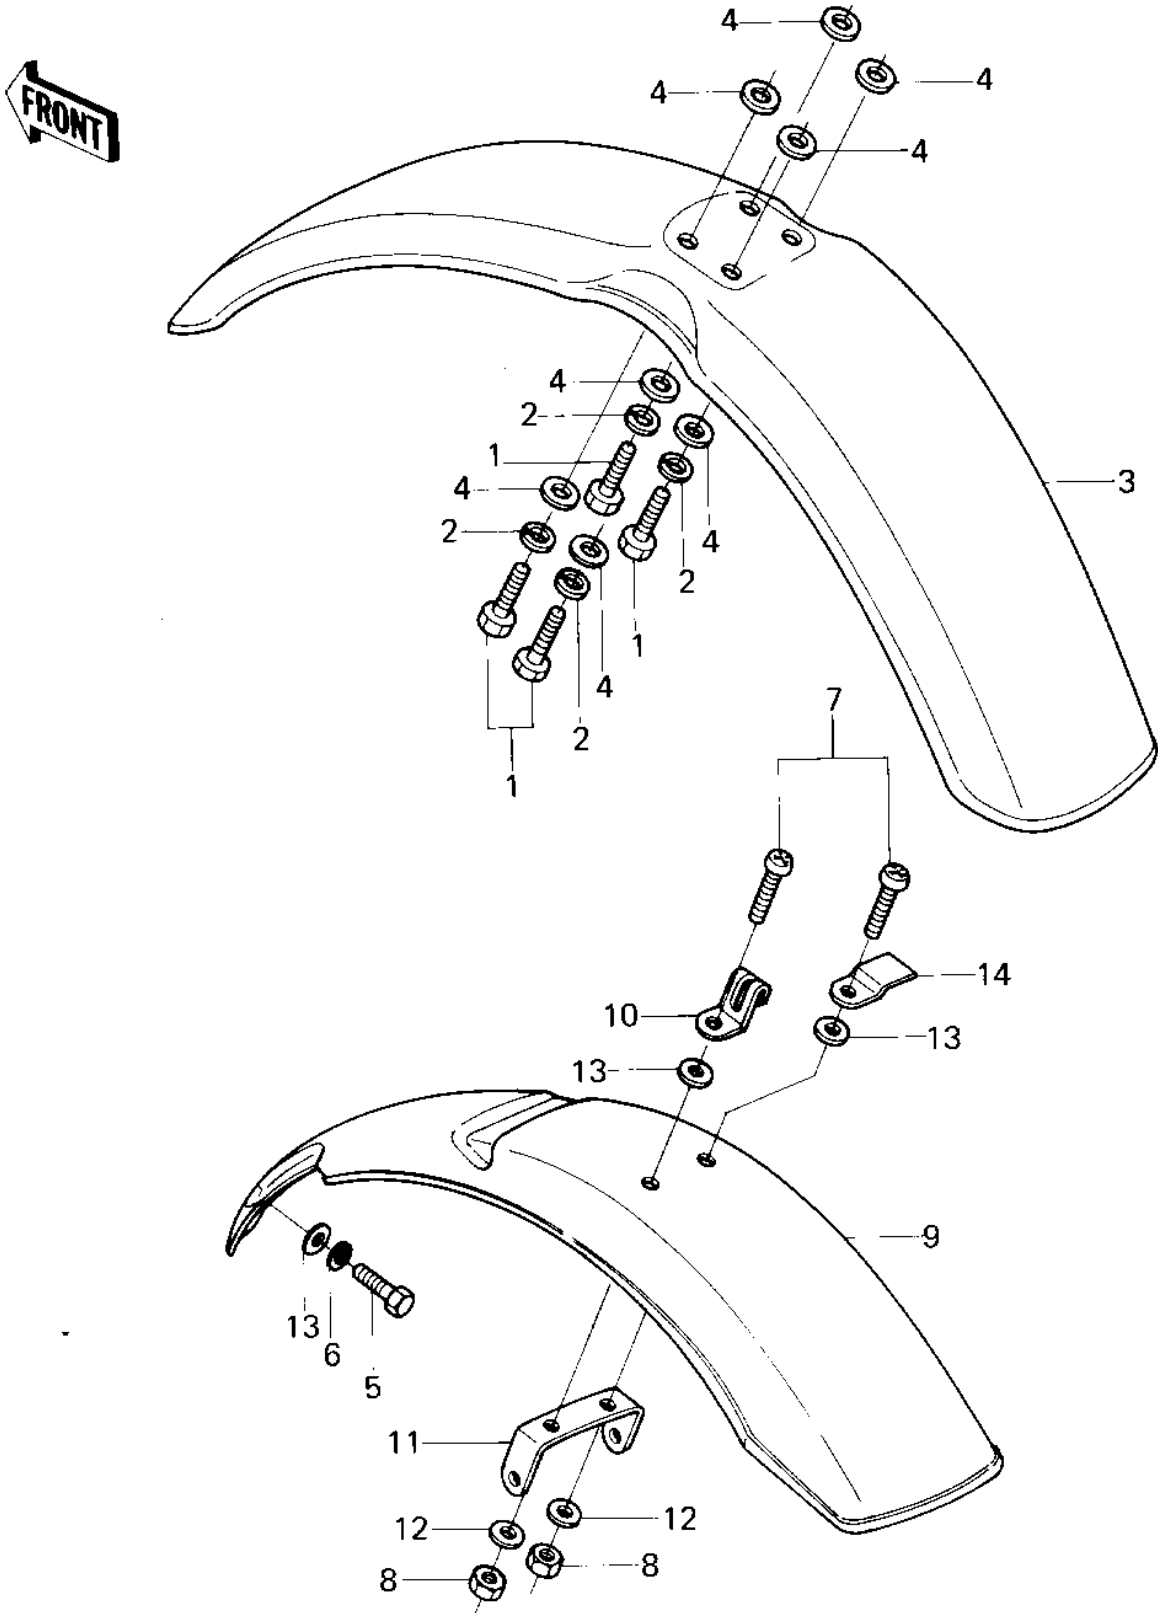

1979 KM100-A4 PARTS DIAGRAM

FENDERS (KM100-A6/A7)

1979 KM100-A4 PARTS LIST

FENDERS (KM100-A6/A7)

ITEM NAME	PART NUMBER	QUANTITY
BOLT-UPSET (Ref # 1)	112G0618	
WASHER SPRING 6MM (Ref # 2)	461F0600	
FENDER-FR,S.YELLOW (Ref # 3)	35004-1043-6R	
FENDER-FR,F.RED (Ref # 3)	35004-1043-6L	
FENDER-FR,F.RED (Ref # 3)	35004-1043-6L	
FENDER-FR,S.B.YELLOW (Ref # 3)	35004-1043-6G	
WASHER 6.5X20X1.6T (Ref # 4)	92022-125	
BOLT-UPSET 6X14 (Ref # 5)	112B0614	
WASHER SPRING 6MM (Ref # 6)	461F0600	
SCREW PAN HEAD 6X16 (Ref # 7)	220B0616	
NUT 6MM (Ref # 8)	311B0600	
FENDER-RR,S.YELLOW (Ref # 9)	35022-1044-6R	
FENDER-RR,F.RED (Ref # 9)	35022-1044-6L	
FENDER-RR,F.RED (Ref # 9)	35022-1044-6L	
UNAVAILABLE IN PRICE BOOK (Ref # 9)	35002-1044-6G	
CLIP WIRING HARNESS (Ref # 10)	35024-002	
BRACKET,REAR FENDER (Ref # 11)	35025-025	
WASHER PLAIN 6MM (Ref # 12)	410B0600	
WASHER 6.5X20X1.6T (Ref # 13)	92022-125	
CLAMP CABLE (Ref # 14)	92037-020	