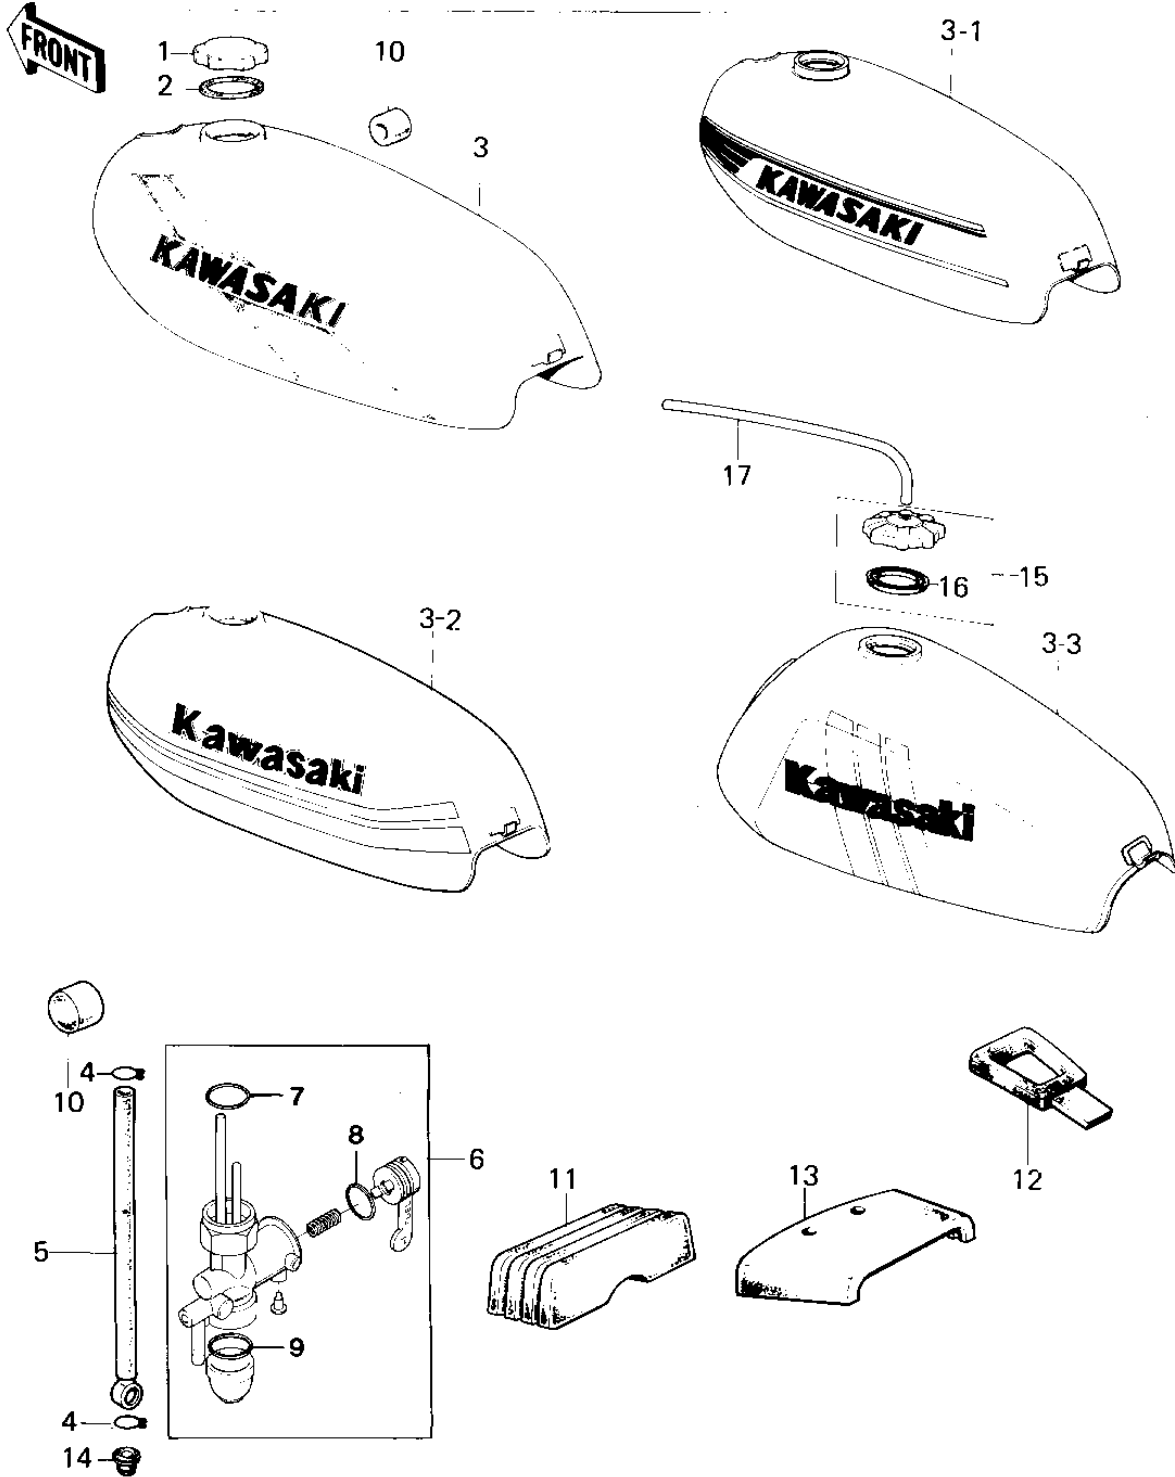

1977 KM100-A2 PARTS DIAGRAM

FUEL TANK

1977 KM100-A2 PARTS LIST

FUEL TANK

ITEM NAME	PART NUMBER	QUANTITY
CAP,FUEL TANK (Ref # 1)	51048-1013	
GASKET,FUEL TANK CAP (Ref # 2)	51059-011	
TANK-FUEL,C.GREEN (Ref # 3)	51001-088-3Z	
TANK-FUEL,POPPY RED (Ref # 3)	51001-088-4P	
TANK-FUEL, (Ref # 3-1)	51001-088-4M	
TANK-FUEL,S.YELLOW (Ref # 3-2)	51001-088-7H	
TANK-FUEL,S.YELLOW (Ref # 3-3)	51001-1031-7H	
TANK-FUEL,F.RED (Ref # 3-3)	51001-1031-B1	
TANK-FUEL,F.RED (Ref # 3-3)	51001-5090-B1	
TANK-COMP-FUEL,S.B.YL (Canada) (Ref # 3-3)	51001-1031-E5	
CLAMP FUEL PIPE (Ref # 4)	92037-010	
PIPE-OIL (Ref # 5)	92059-072	
TAP-ASSY,FUEL (Ref # 6)	51023-1123	
GASKET,FUEL TAP JOINT (Ref # 7)	11009-1567	
'O' RING FUEL COCK (Ref # 8)	92065-062	
GASKET FUEL COCK CUP (Ref # 9)	51037-008	
DAMPER RUBBER (Ref # 10)	92075-044	
DAMPER RUBBER,FL TANK (Ref # 11)	92075-195	
BAND-FUEL TANK (Ref # 12)	92072-036	
DAMPER RUBBER,FL TANK (Ref # 13)	92075-230	
GROMMET PIPE (Ref # 14)	92071-038	
CAP ASSY,TANK,FUEL (Ref # 15)	51048-1004	
GASKET,FUEL TANK CAP (Ref # 16)	51059-006	
TUBE-RUBBER 5X400 (Ref # 17)	702A05400	