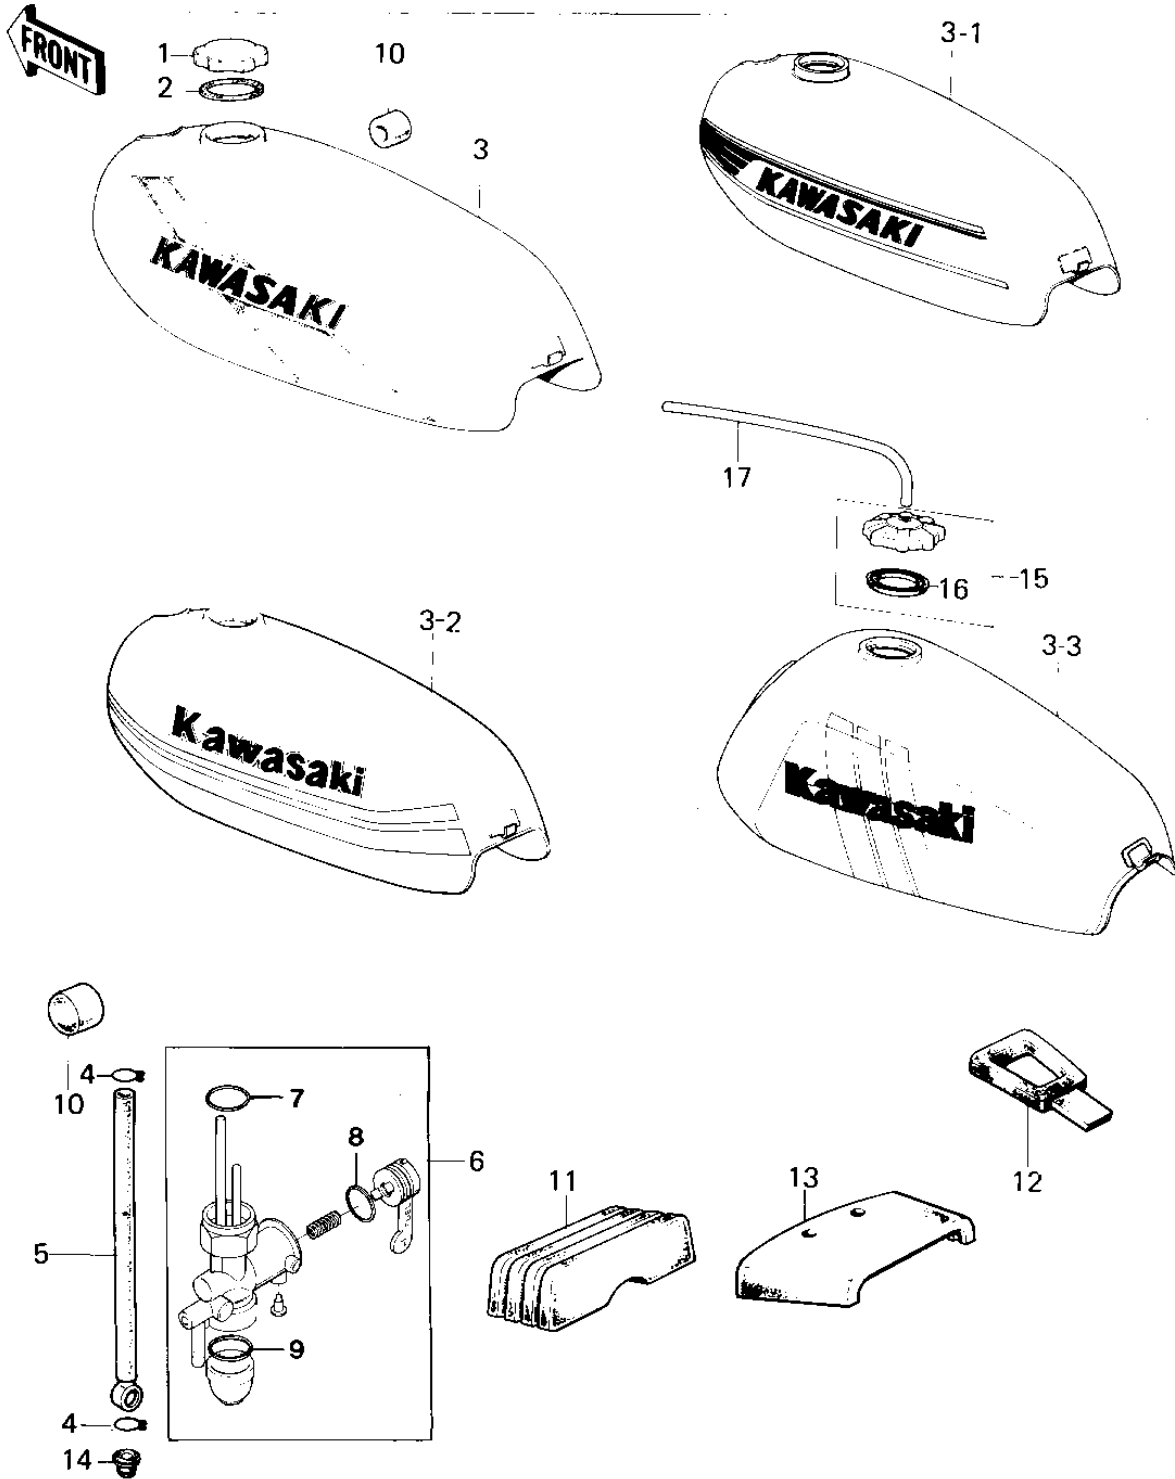

1978 KM100-A3A PARTS DIAGRAM

FUEL TANK

1978 KM100-A3A PARTS LIST

FUEL TANK

ITEM NAME	PART NUMBER	QUANTITY
CAP,FUEL TANK (Ref # 1)	51048-1013	
GASKET,FUEL TANK CAP (Ref # 2)	51059-011	
TANK-FUEL,C.GREEN (Ref # 3)	51001-088-3Z	
TANK-FUEL,POPPY RED (Ref # 3)	51001-088-4P	
TANK-FUEL, (Ref # 3-1)	51001-088-4M	
TANK-FUEL,S.YELLOW (Ref # 3-2)	51001-088-7H	
TANK-FUEL,S.YELLOW (Ref # 3-3)	51001-1031-7H	
TANK-FUEL,F.RED (Ref # 3-3)	51001-1031-B1	
TANK-FUEL,F.RED (Ref # 3-3)	51001-5090-B1	
TANK-COMP-FUEL,S.B.YL (Canada) (Ref # 3-3)	51001-1031-E5	
CLAMP FUEL PIPE (Ref # 4)	92037-010	
PIPE-OIL (Ref # 5)	92059-072	
TAP-ASSY,FUEL (Ref # 6)	51023-1123	
GASKET,FUEL TAP JOINT (Ref # 7)	11009-1567	
'O' RING FUEL COCK (Ref # 8)	92065-062	
GASKET FUEL COCK CUP (Ref # 9)	51037-008	
DAMPER RUBBER (Ref # 10)	92075-044	
DAMPER RUBBER,FL TANK (Ref # 11)	92075-195	
BAND-FUEL TANK (Ref # 12)	92072-036	
DAMPER RUBBER,FL TANK (Ref # 13)	92075-230	
GROMMET PIPE (Ref # 14)	92071-038	
CAP ASSY,TANK,FUEL (Ref # 15)	51048-1004	
GASKET,FUEL TANK CAP (Ref # 16)	51059-006	
TUBE-RUBBER 5X400 (Ref # 17)	702A05400	