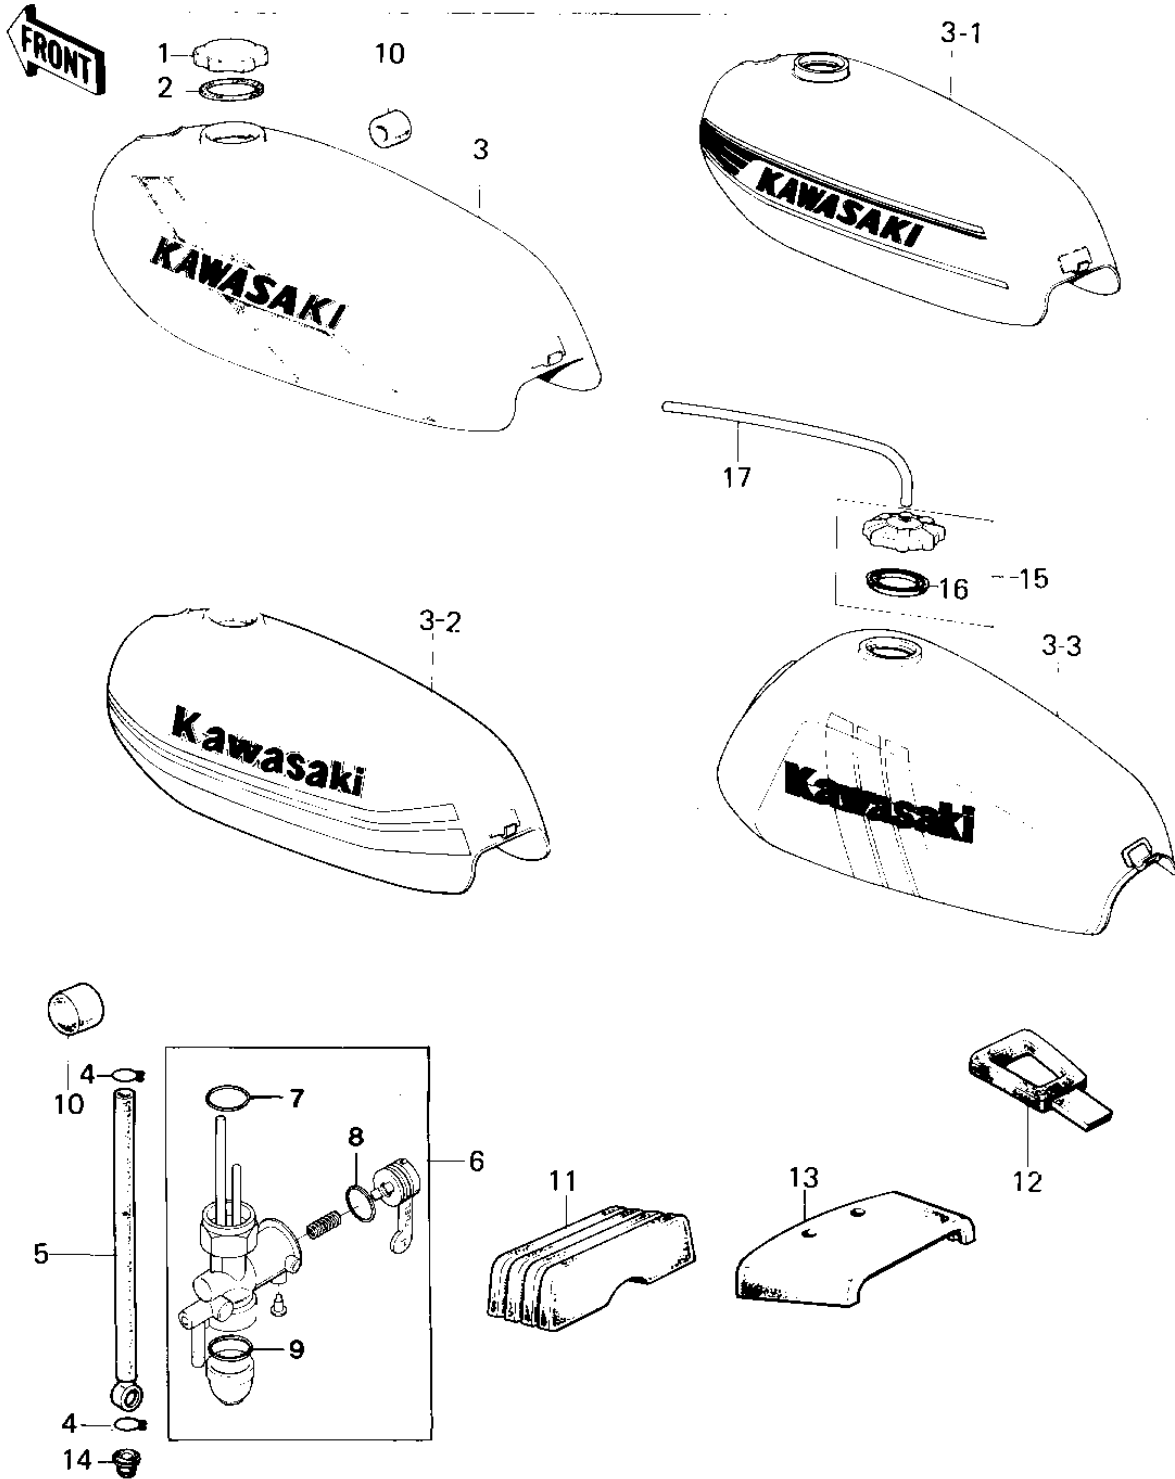

1979 KM100-A4 PARTS DIAGRAM

FUEL TANK

1979 KM100-A4 PARTS LIST

FUEL TANK

ITEM NAME	PART NUMBER	QUANTITY
CAP,FUEL TANK (Ref # 1)	51048-1013	
GASKET,FUEL TANK CAP (Ref # 2)	51059-011	
TANK-FUEL,C.GREEN (Ref # 3)	51001-088-3Z	
TANK-FUEL,POPPY RED (Ref # 3)	51001-088-4P	
TANK-FUEL, (Ref # 3-1)	51001-088-4M	
TANK-FUEL,S.YELLOW (Ref # 3-2)	51001-088-7H	
TANK-FUEL,S.YELLOW (Ref # 3-3)	51001-1031-7H	
TANK-FUEL,F.RED (Ref # 3-3)	51001-1031-B1	
TANK-FUEL,F.RED (Ref # 3-3)	51001-5090-B1	
TANK-COMP-FUEL,S.B.YL (Canada) (Ref # 3-3)	51001-1031-E5	
CLAMP FUEL PIPE (Ref # 4)	92037-010	
PIPE-OIL (Ref # 5)	92059-072	
TAP-ASSY,FUEL (Ref # 6)	51023-1123	
GASKET,FUEL TAP JOINT (Ref # 7)	11009-1567	
'O' RING FUEL COCK (Ref # 8)	92065-062	
GASKET FUEL COCK CUP (Ref # 9)	51037-008	
DAMPER RUBBER (Ref # 10)	92075-044	
DAMPER RUBBER,FL TANK (Ref # 11)	92075-195	
BAND-FUEL TANK (Ref # 12)	92072-036	
DAMPER RUBBER,FL TANK (Ref # 13)	92075-230	
GROMMET PIPE (Ref # 14)	92071-038	
CAP ASSY,TANK,FUEL (Ref # 15)	51048-1004	
GASKET,FUEL TANK CAP (Ref # 16)	51059-006	
TUBE-RUBBER 5X400 (Ref # 17)	702A05400	