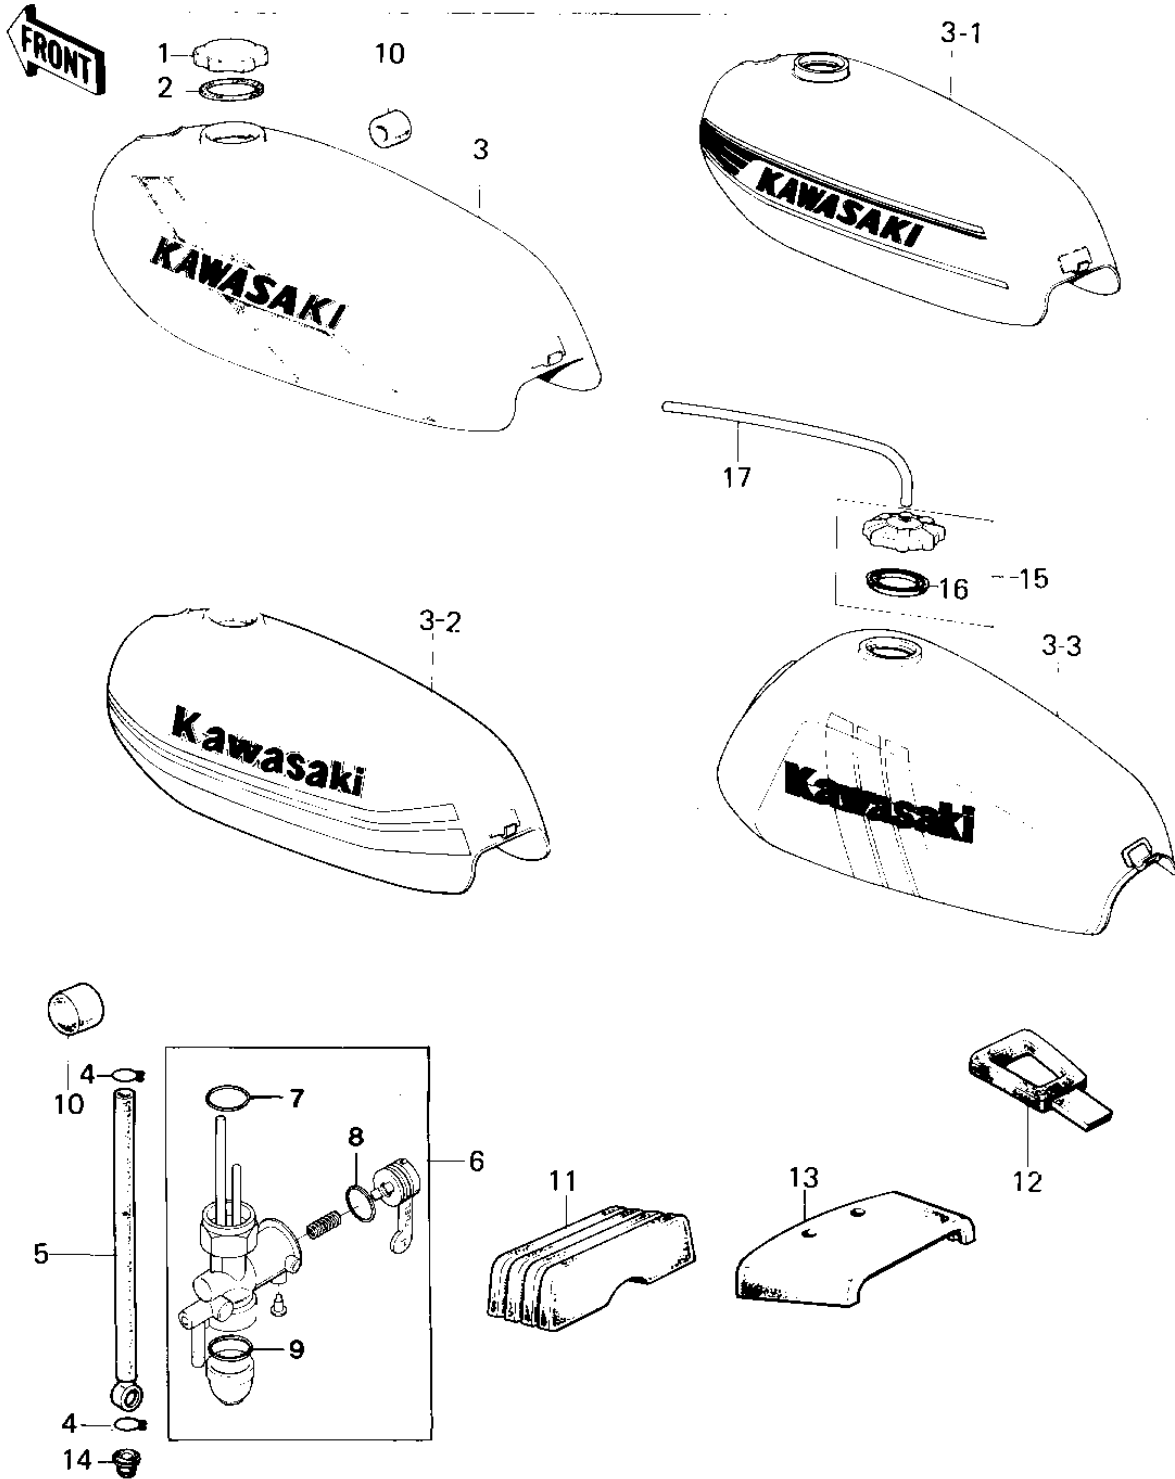

1981 KM100 PARTS DIAGRAM

FUEL TANK

1981 KM100 PARTS LIST

FUEL TANK

ITEM NAME	PART NUMBER	QUANTITY
CAP,FUEL TANK (Ref # 1)	51048-1013	1
GASKET,FUEL TANK CAP (Ref # 2)	51059-011	1
TANK-FUEL,C.GREEN (Ref # 3)	51001-088-3Z	1
TANK-FUEL,POPPY RED (Ref # 3)	51001-088-4P	1
TANK-FUEL, (Ref # 3-1)	51001-088-4M	1
TANK-FUEL,S.YELLOW (Ref # 3-2)	51001-088-7H	1
TANK-FUEL,S.YELLOW (Ref # 3-3)	51001-1031-7H	1
TANK-FUEL,F.RED (Ref # 3-3)	51001-1031-B1	1
TANK-FUEL,F.RED (Ref # 3-3)	51001-5090-B1	1
TANK-COMP-FUEL,S.B.YL (Canada) (Ref # 3-3)	51001-1031-E5	1
CLAMP FUEL PIPE (Ref # 4)	92037-010	2
PIPE-OIL (Ref # 5)	92059-072	1
TAP-ASSY,FUEL (Ref # 6)	51023-1123	1
GASKET,FUEL TAP JOINT (Ref # 7)	11009-1567	1
'O' RING FUEL COCK (Ref # 8)	92065-062	1
GASKET FUEL COCK CUP (Ref # 9)	51037-008	1
DAMPER RUBBER (Ref # 10)	92075-044	2
DAMPER RUBBER,FL TANK (Ref # 11)	92075-195	1
BAND-FUEL TANK (Ref # 12)	92072-036	1
DAMPER RUBBER,FL TANK (Ref # 13)	92075-230	1
GROMMET PIPE (Ref # 14)	92071-038	1
CAP ASSY,TANK,FUEL (Ref # 15)	51048-1004	1
GASKET,FUEL TANK CAP (Ref # 16)	51059-006	1
TUBE-RUBBER 5X400 (Ref # 17)	702A05400	1