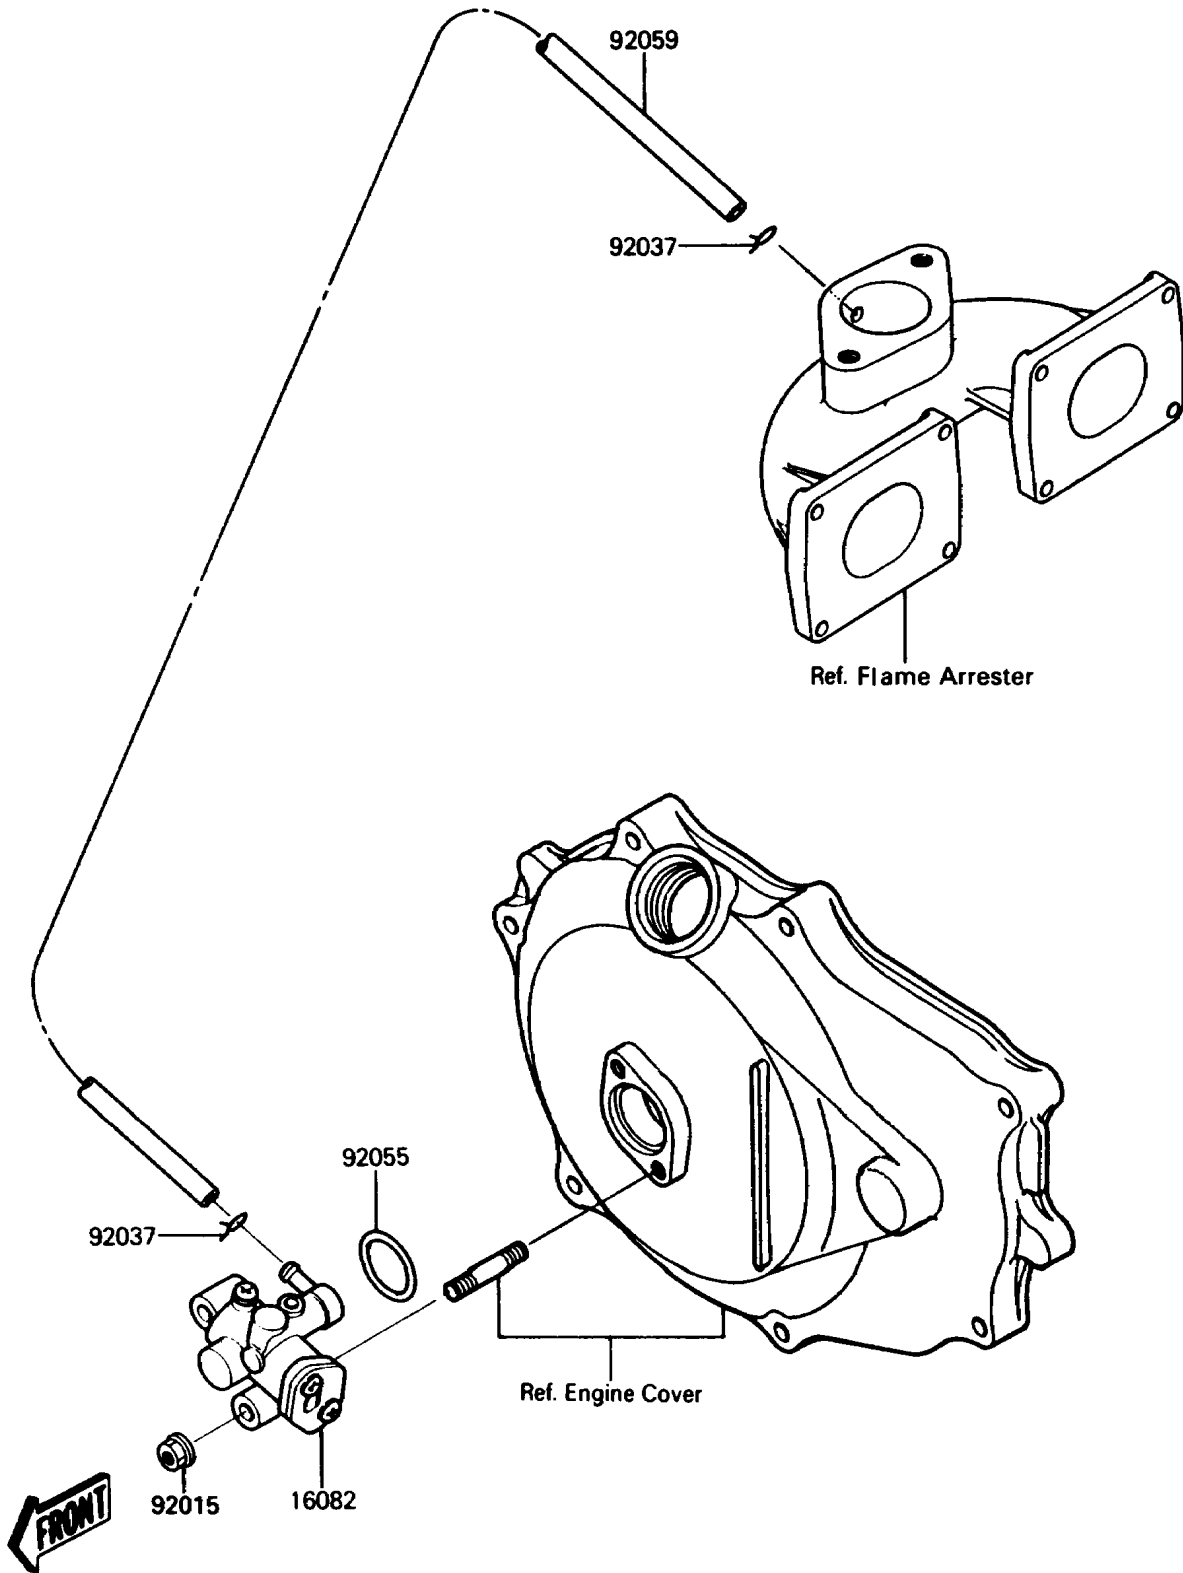

1988 650 SX PARTS DIAGRAM

Oil Pump

E1710-0078

1988 650 SX PARTS LIST

Oil Pump

| ITEM NAME | PART NUMBER | QUANTITY |
|-------------------------------|-------------|----------|
| PUMP-ASSY-OIL (Ref # 16082) | 16082-3708 | 1 |
| NUT,6MM (Ref # 92015) | 92015-3767 | 2 |
| CLAMP (Ref # 92037) | 92037-3722 | 2 |
| RING-O,19.5X1.5 (Ref # 92055) | 92055-055 | 1 |
| TUBE,3X6X380 (Ref # 92059) | 92059-3755 | 1 |