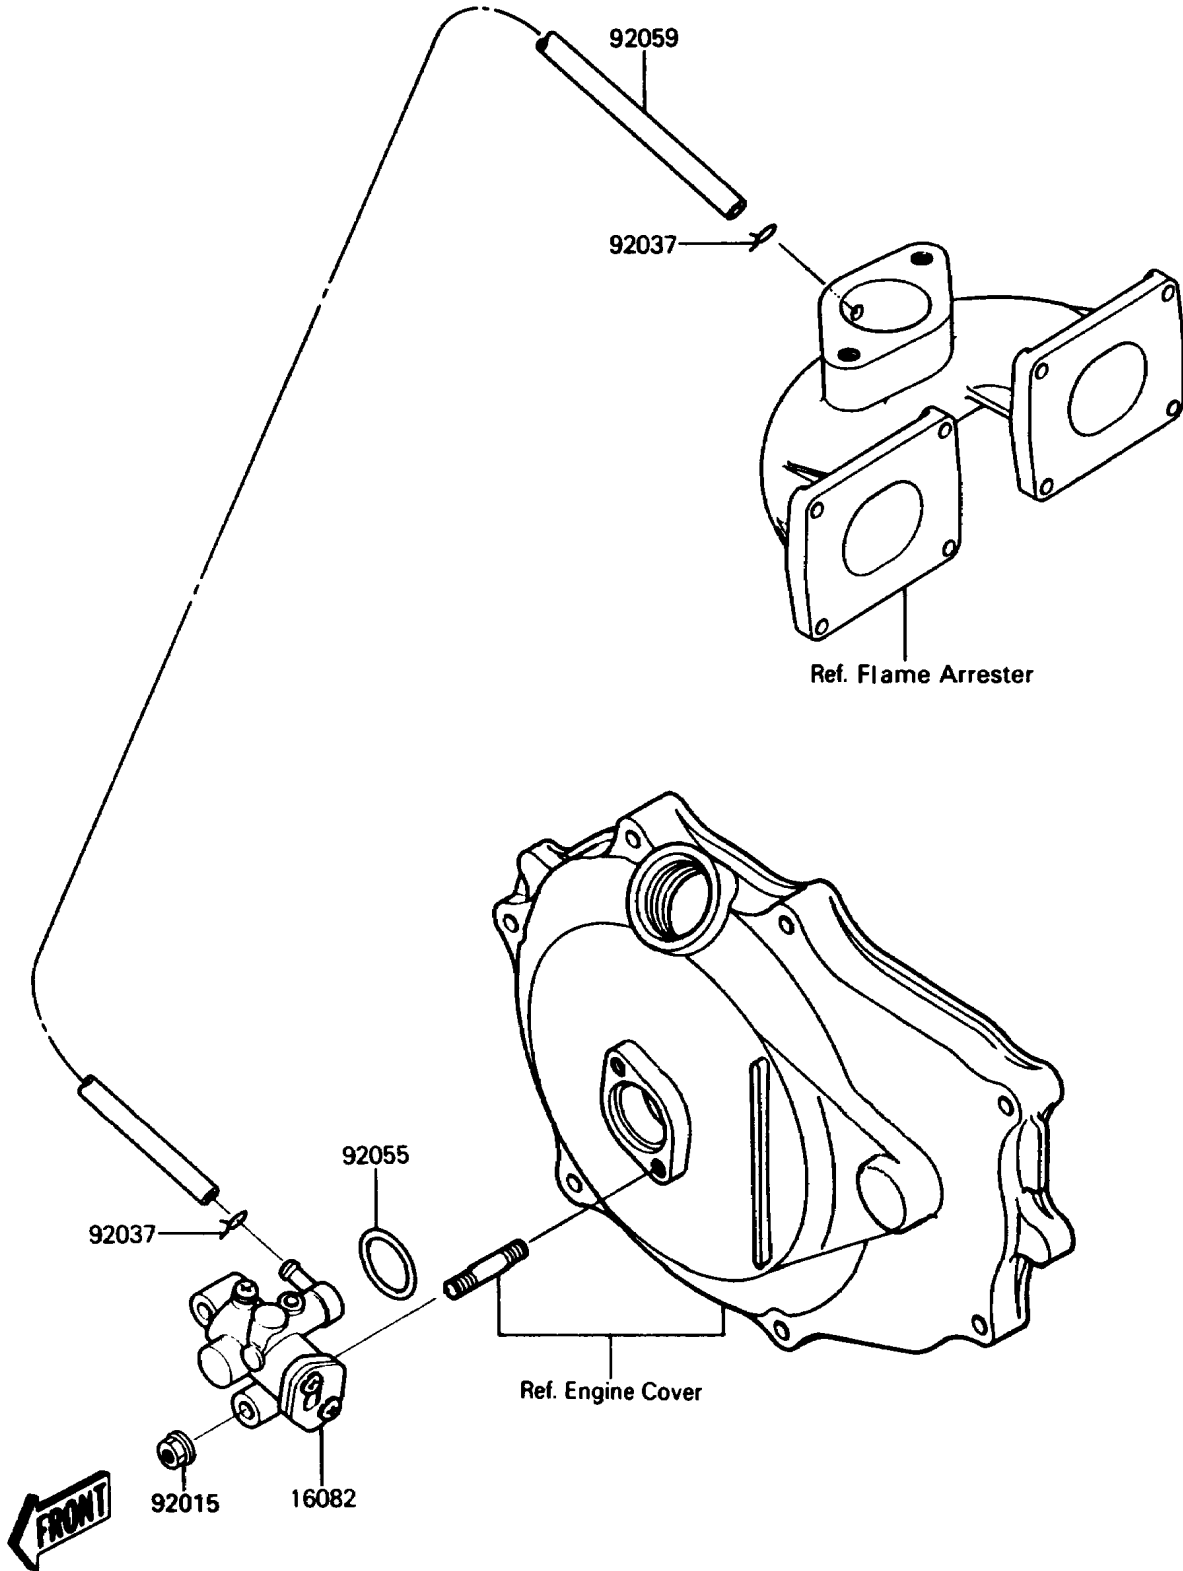

1988 650 SX PARTS DIAGRAM

Oil Pump

E1710-0078

1988 650 SX PARTS LIST

Oil Pump

ITEM NAME	PART NUMBER	QUANTITY
PUMP-ASSY-OIL (Ref # 16082)	16082-3708	1
NUT,6MM (Ref # 92015)	92015-3767	2
CLAMP (Ref # 92037)	92037-3722	2
RING-O,19.5X1.5 (Ref # 92055)	92055-055	1
TUBE,3X6X380 (Ref # 92059)	92059-3755	1