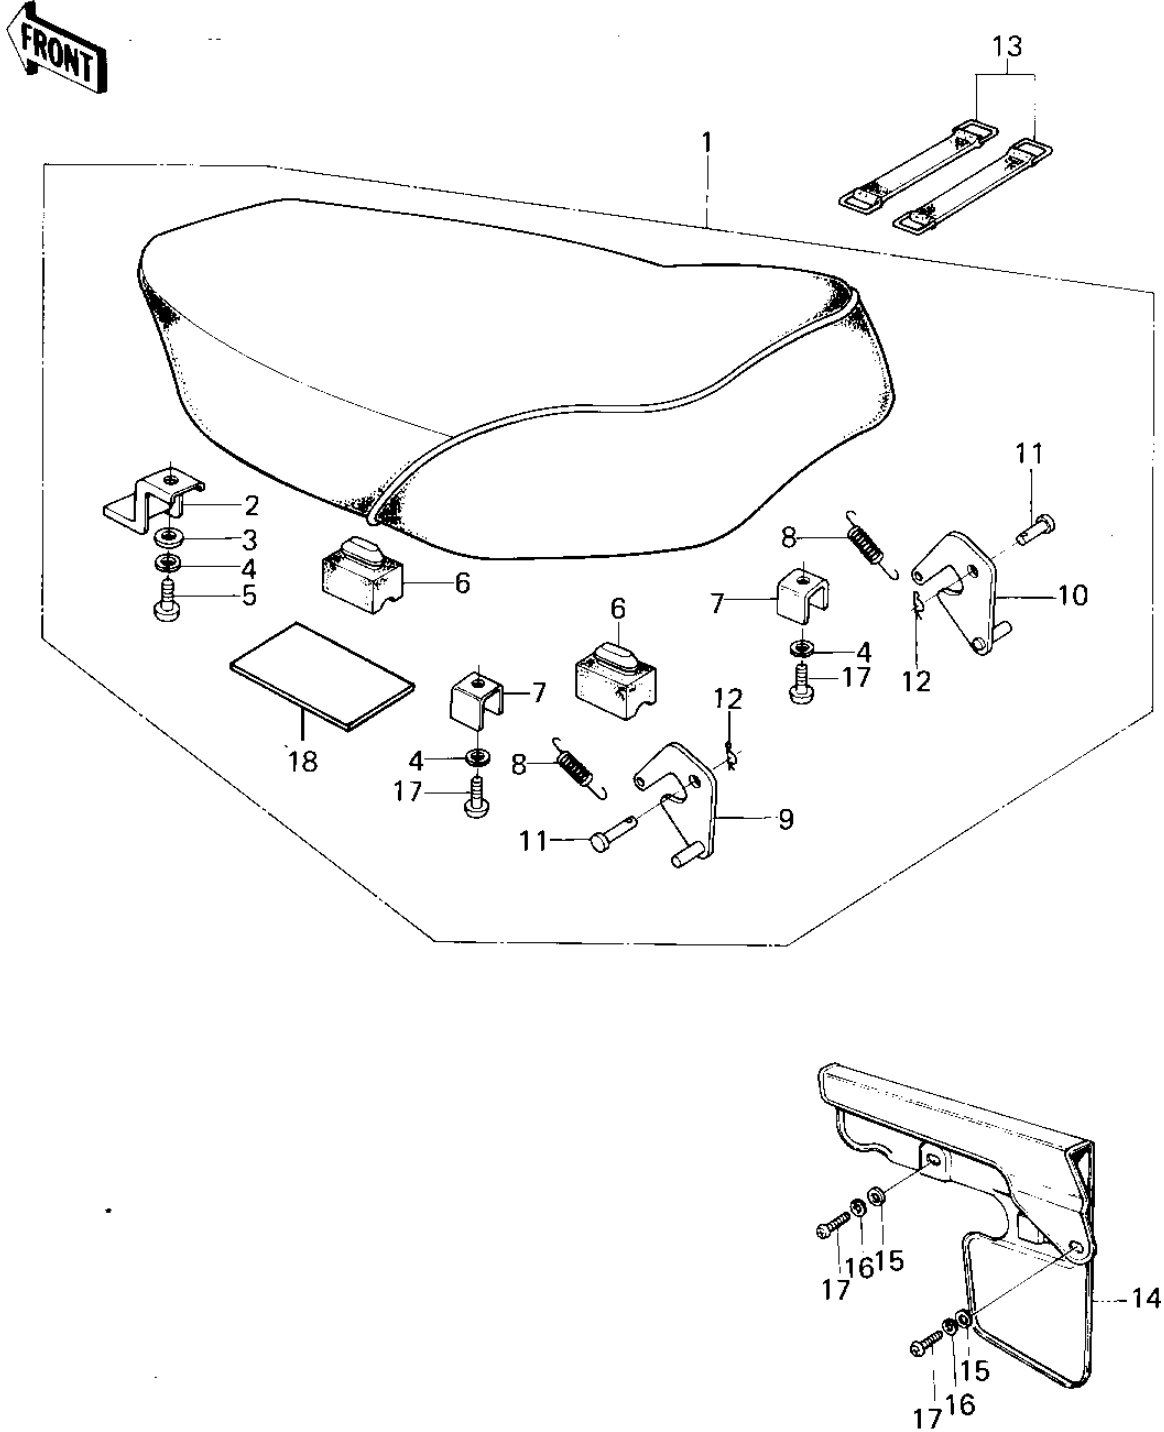

# 1981 KM100 PARTS DIAGRAM

## SEAT/CHAIN COVER

# 1981 KM100 PARTS LIST

## SEAT/CHAIN COVER

ITEM NAME	PART NUMBER	QUANTITY
SEAT-ASSY (Ref # 1)	53001-1018	1
SEAT-ASSY (Ref # 1)	53001-1018	1
SEAT-ASSY (Ref # 1)	53001-1460	1
BRACKET,SEAT (Ref # 2)	53032-004	1
WASHER 6.5X20X1.6T (Ref # 3)	92022-125	1
WASHER SPRING 6MM (Ref # 4)	461F0600	3
SCREW PAN HEAD 6X14 (Ref # 5)	220B0614	1
DAMPER RUBBER (Ref # 6)	92075-099	6
SPRING,SEAT HOOK (Ref # 7)	53012-012	2
SPRING,HOOK (Ref # 8)	53012-013	2
HOOK,L.H SEAT (Ref # 9)	53008-031	1
HOOK,R.H SEAT (Ref # 10)	53008-032	1
PIN DUAL SEAT PIVOT (Ref # 11)	53011-001	2
COTTER PIN (Ref # 12)	92041-003	2
BAND,TOOL (Ref # 13)	92072-066	2
CASE-CHAIN (Ref # 14)	36014-1024	1
CASE-CHAIN (Ref # 14)	36014-1024	1
WASHER PLAIN 6MM (Ref # 15)	411B0600	2
WASHER SPRING 6MM (Ref # 16)	461F0600	2
SCREW PAN HEAD 6X12 (Ref # 17)	220B0612	4
DAMPER RUBBER,BATTERY (Ref # 18)	92075-224	1