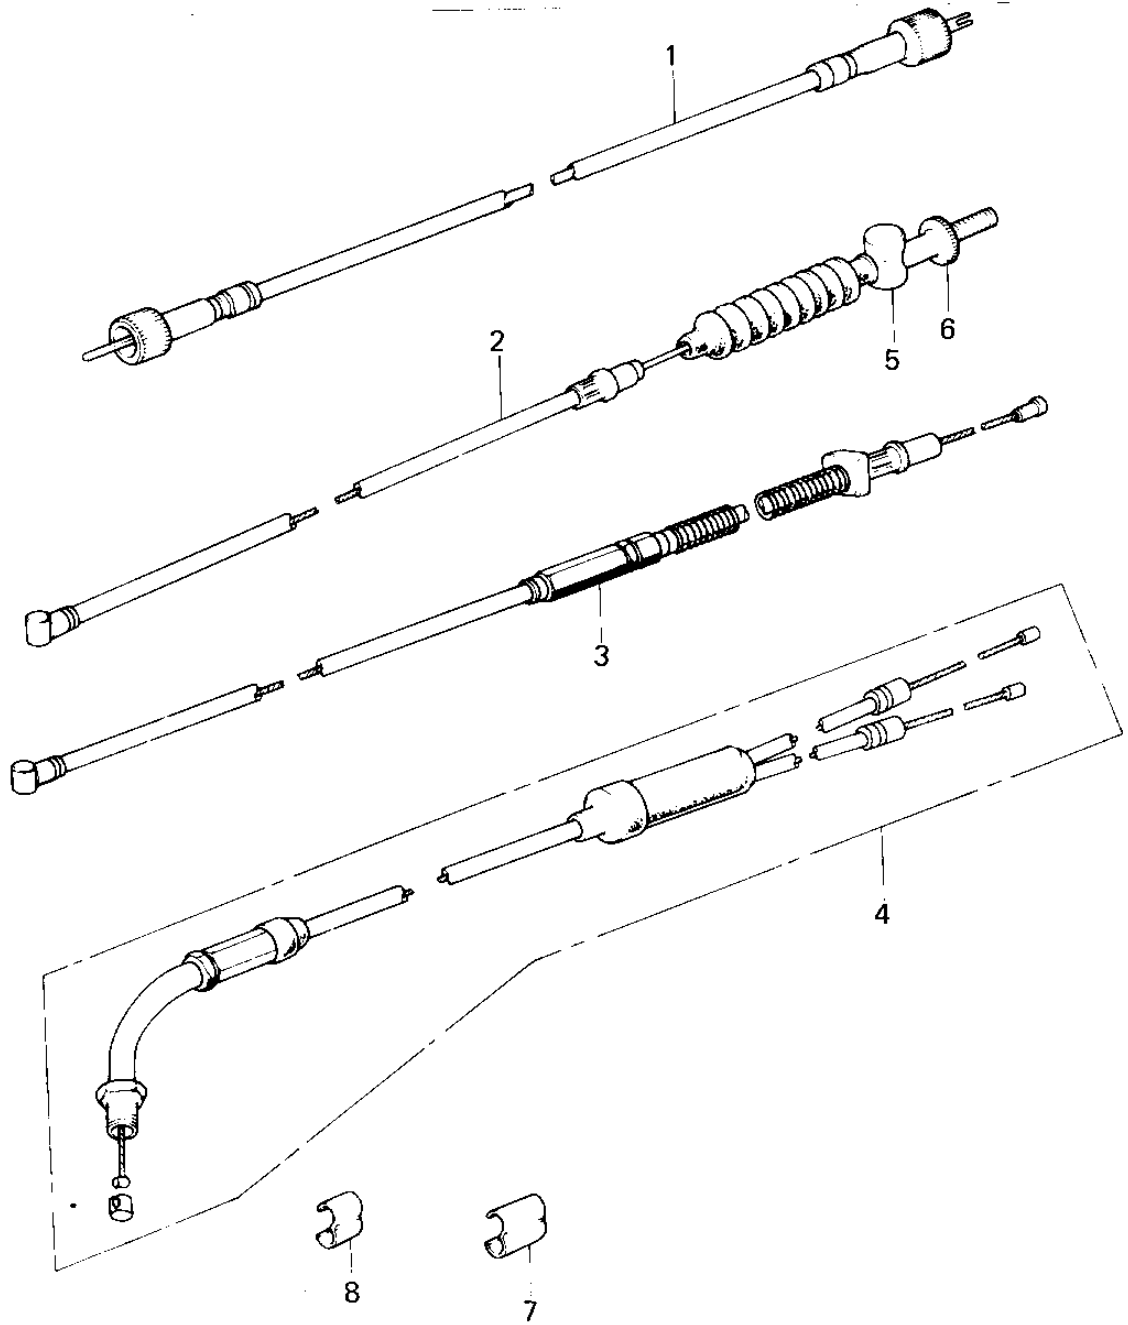

# 1977 KM100-A2 PARTS DIAGRAM

## CABLES

## 1977 KM100-A2 PARTS LIST

### CABLES

ITEM NAME	PART NUMBER	QUANTITY
CABLE,SPEEDOMETER (Ref # 1)	54001-054	
CABLE,SPEEDOMETER (Ref # 1)	54001-1022	
CABLE,FRONT BRAKE (Ref # 2)	54005-074	
CABLE,FRONT BRAKE (Ref # 2)	54005-1021	
CABLE, CLUTCH (Ref # 3)	54011-073	
CABLE,CONTROL (Ref # 4)	54012-109	
CABLE,THROTTLE (Ref # 4)	54012-1056	
JOINT-BRAKE ROD (Ref # 5)	92043-082	
NUT-BRAKE ROD ADJUST (Ref # 6)	92015-052	
CLAMP-CABLE (Ref # 7)	92037-069	
CLAMP-CABLE (Ref # 8)	92037-069	