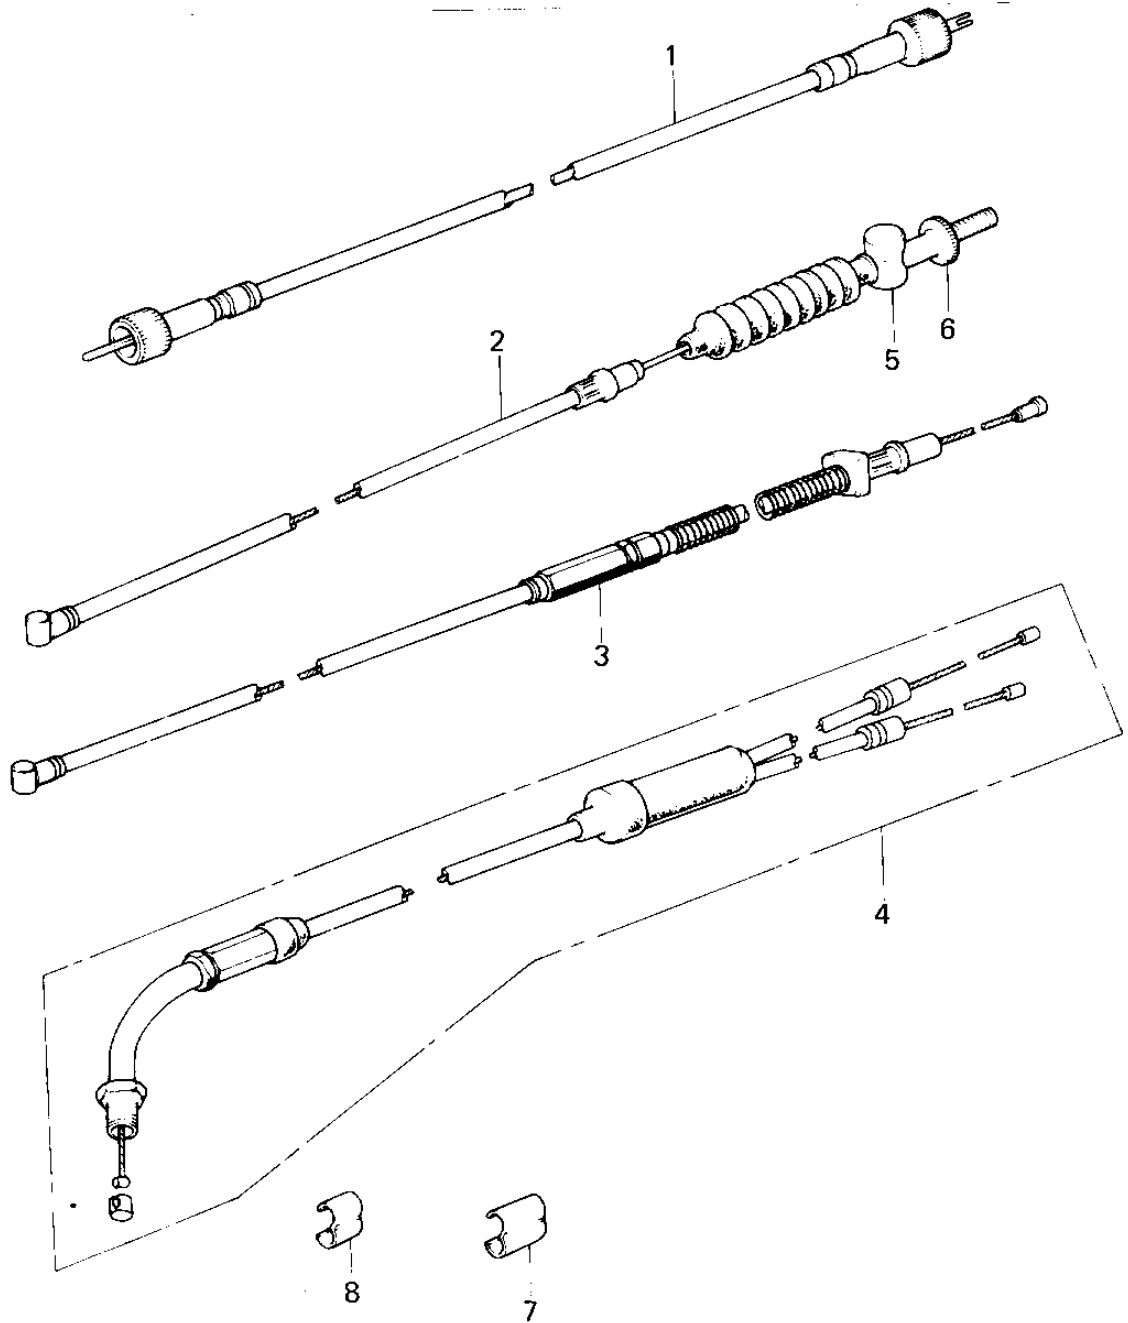

1978 KM100-A3 PARTS DIAGRAM

CABLES

1978 KM100-A3 PARTS LIST

CABLES

ITEM NAME	PART NUMBER	QUANTITY
CABLE,SPEEDOMETER (Ref # 1)	54001-054	
CABLE,SPEEDOMETER (Ref # 1)	54001-1022	
CABLE,FRONT BRAKE (Ref # 2)	54005-074	
CABLE,FRONT BRAKE (Ref # 2)	54005-1021	
CABLE, CLUTCH (Ref # 3)	54011-073	
CABLE,CONTROL (Ref # 4)	54012-109	
CABLE,THROTTLE (Ref # 4)	54012-1056	
JOINT-BRAKE ROD (Ref # 5)	92043-082	
NUT-BRAKE ROD ADJUST (Ref # 6)	92015-052	
CLAMP-CABLE (Ref # 7)	92037-069	
CLAMP-CABLE (Ref # 8)	92037-069	