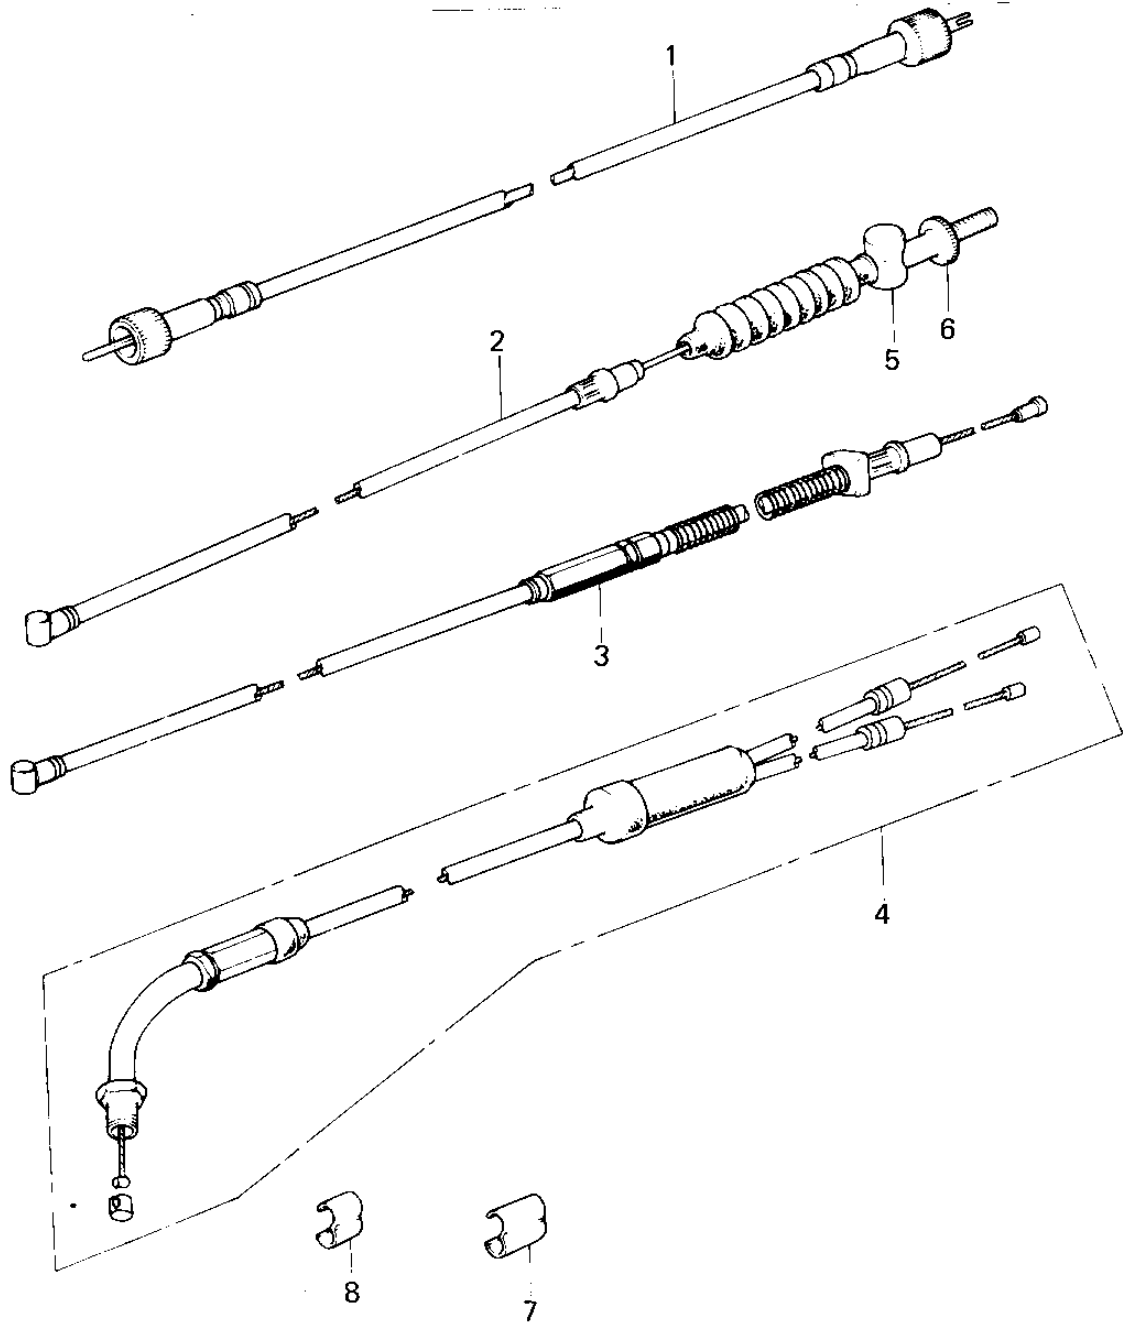

# 1978 KM100-A3A PARTS DIAGRAM

## CABLES

# 1978 KM100-A3A PARTS LIST

## CABLES

ITEM NAME	PART NUMBER	QUANTITY
CABLE,SPEEDOMETER (Ref # 1)	54001-054	
CABLE,SPEEDOMETER (Ref # 1)	54001-1022	
CABLE,FRONT BRAKE (Ref # 2)	54005-074	
CABLE,FRONT BRAKE (Ref # 2)	54005-1021	
CABLE, CLUTCH (Ref # 3)	54011-073	
CABLE,CONTROL (Ref # 4)	54012-109	
CABLE,THROTTLE (Ref # 4)	54012-1056	
JOINT-BRAKE ROD (Ref # 5)	92043-082	
NUT-BRAKE ROD ADJUST (Ref # 6)	92015-052	
CLAMP-CABLE (Ref # 7)	92037-069	
CLAMP-CABLE (Ref # 8)	92037-069	