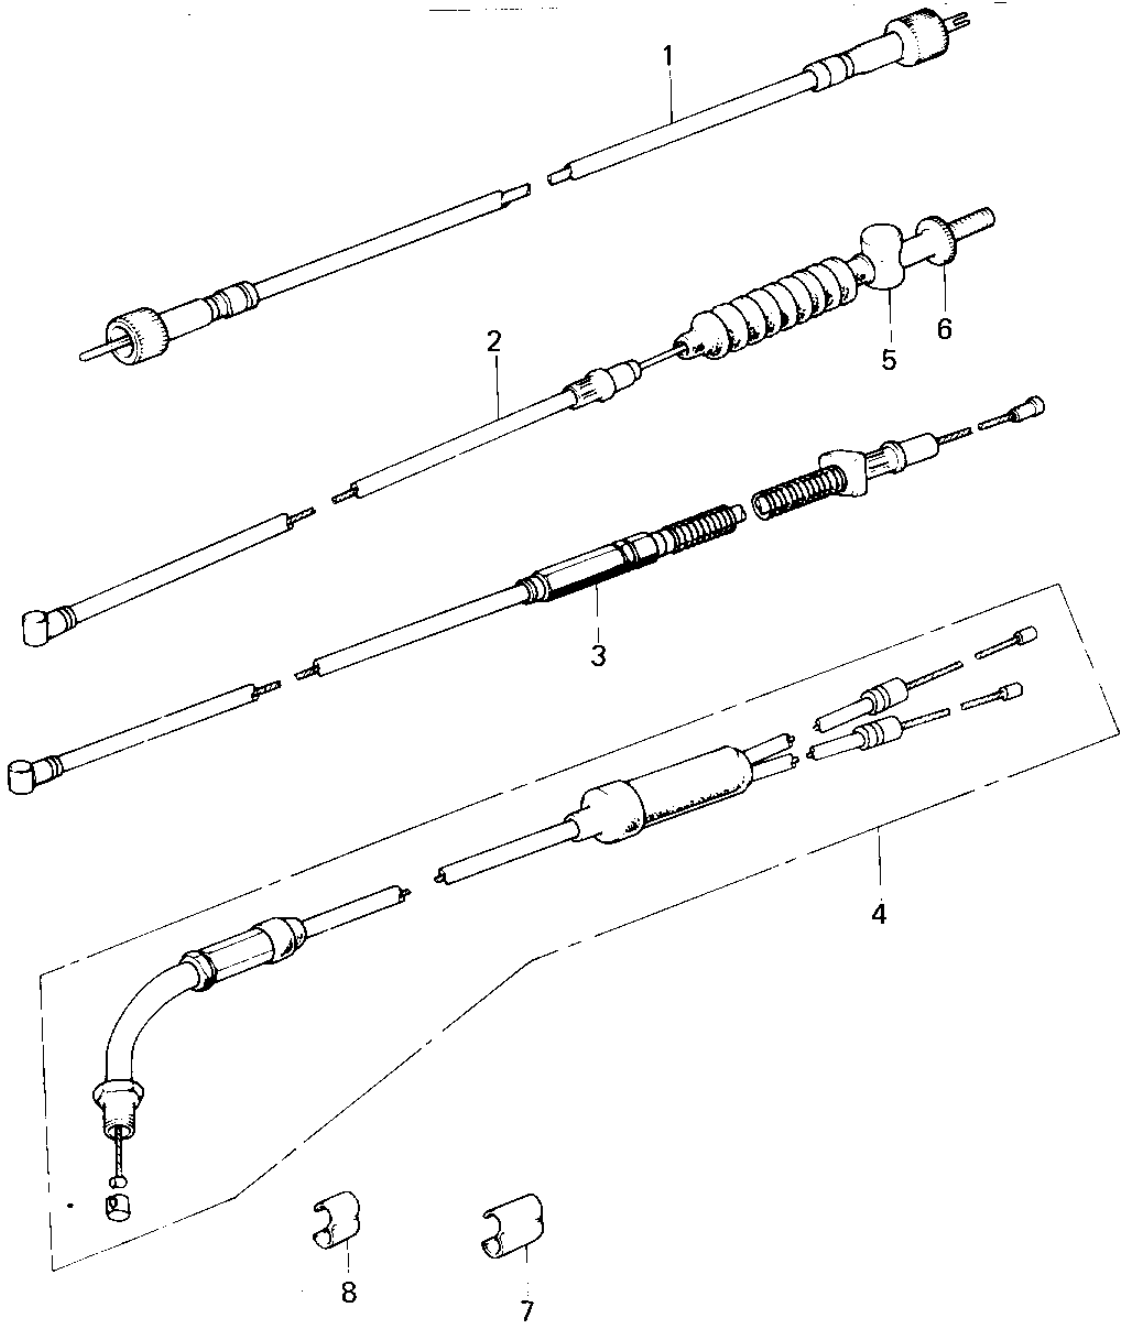

# 1979 KM100-A4 PARTS DIAGRAM

## CABLES

# 1979 KM100-A4 PARTS LIST

## CABLES

| ITEM NAME                      | PART NUMBER | QUANTITY |
|--------------------------------|-------------|----------|
| CABLE,SPEEDOMETER (Ref # 1)    | 54001-054   |          |
| CABLE,SPEEDOMETER (Ref # 1)    | 54001-1022  |          |
| CABLE,FRONT BRAKE (Ref # 2)    | 54005-074   |          |
| CABLE,FRONT BRAKE (Ref # 2)    | 54005-1021  |          |
| CABLE, CLUTCH (Ref # 3)        | 54011-073   |          |
| CABLE,CONTROL (Ref # 4)        | 54012-109   |          |
| CABLE,THROTTLE (Ref # 4)       | 54012-1056  |          |
| JOINT-BRAKE ROD (Ref # 5)      | 92043-082   |          |
| NUT-BRAKE ROD ADJUST (Ref # 6) | 92015-052   |          |
| CLAMP-CABLE (Ref # 7)          | 92037-069   |          |
| CLAMP-CABLE (Ref # 8)          | 92037-069   |          |