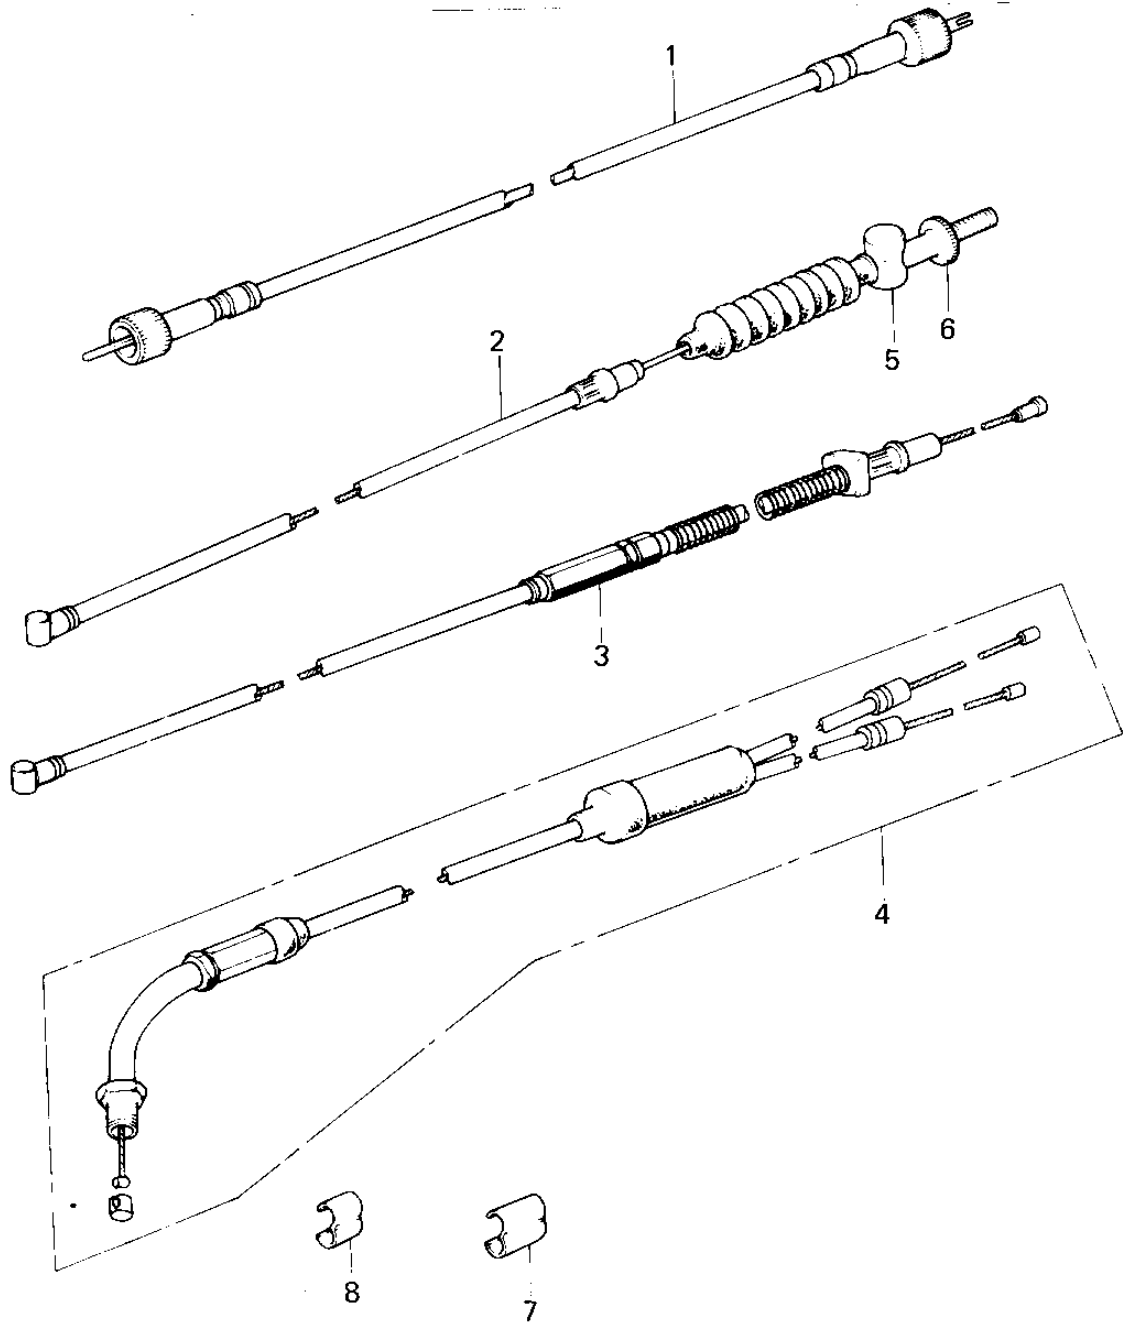

# 1981 KM100 PARTS DIAGRAM

## CABLES

# 1981 KM100 PARTS LIST

## CABLES

ITEM NAME	PART NUMBER	QUANTITY
CABLE,SPEEDOMETER (Ref # 1)	54001-054	1
CABLE,SPEEDOMETER (Ref # 1)	54001-1022	1
CABLE,FRONT BRAKE (Ref # 2)	54005-074	1
CABLE,FRONT BRAKE (Ref # 2)	54005-1021	1
CABLE, CLUTCH (Ref # 3)	54011-073	1
CABLE,CONTROL (Ref # 4)	54012-109	1
CABLE,THROTTLE (Ref # 4)	54012-1056	1
JOINT-BRAKE ROD (Ref # 5)	92043-082	1
NUT-BRAKE ROD ADJUST (Ref # 6)	92015-052	1
CLAMP-CABLE (Ref # 7)	92037-069	1
CLAMP-CABLE (Ref # 8)	92037-069	1