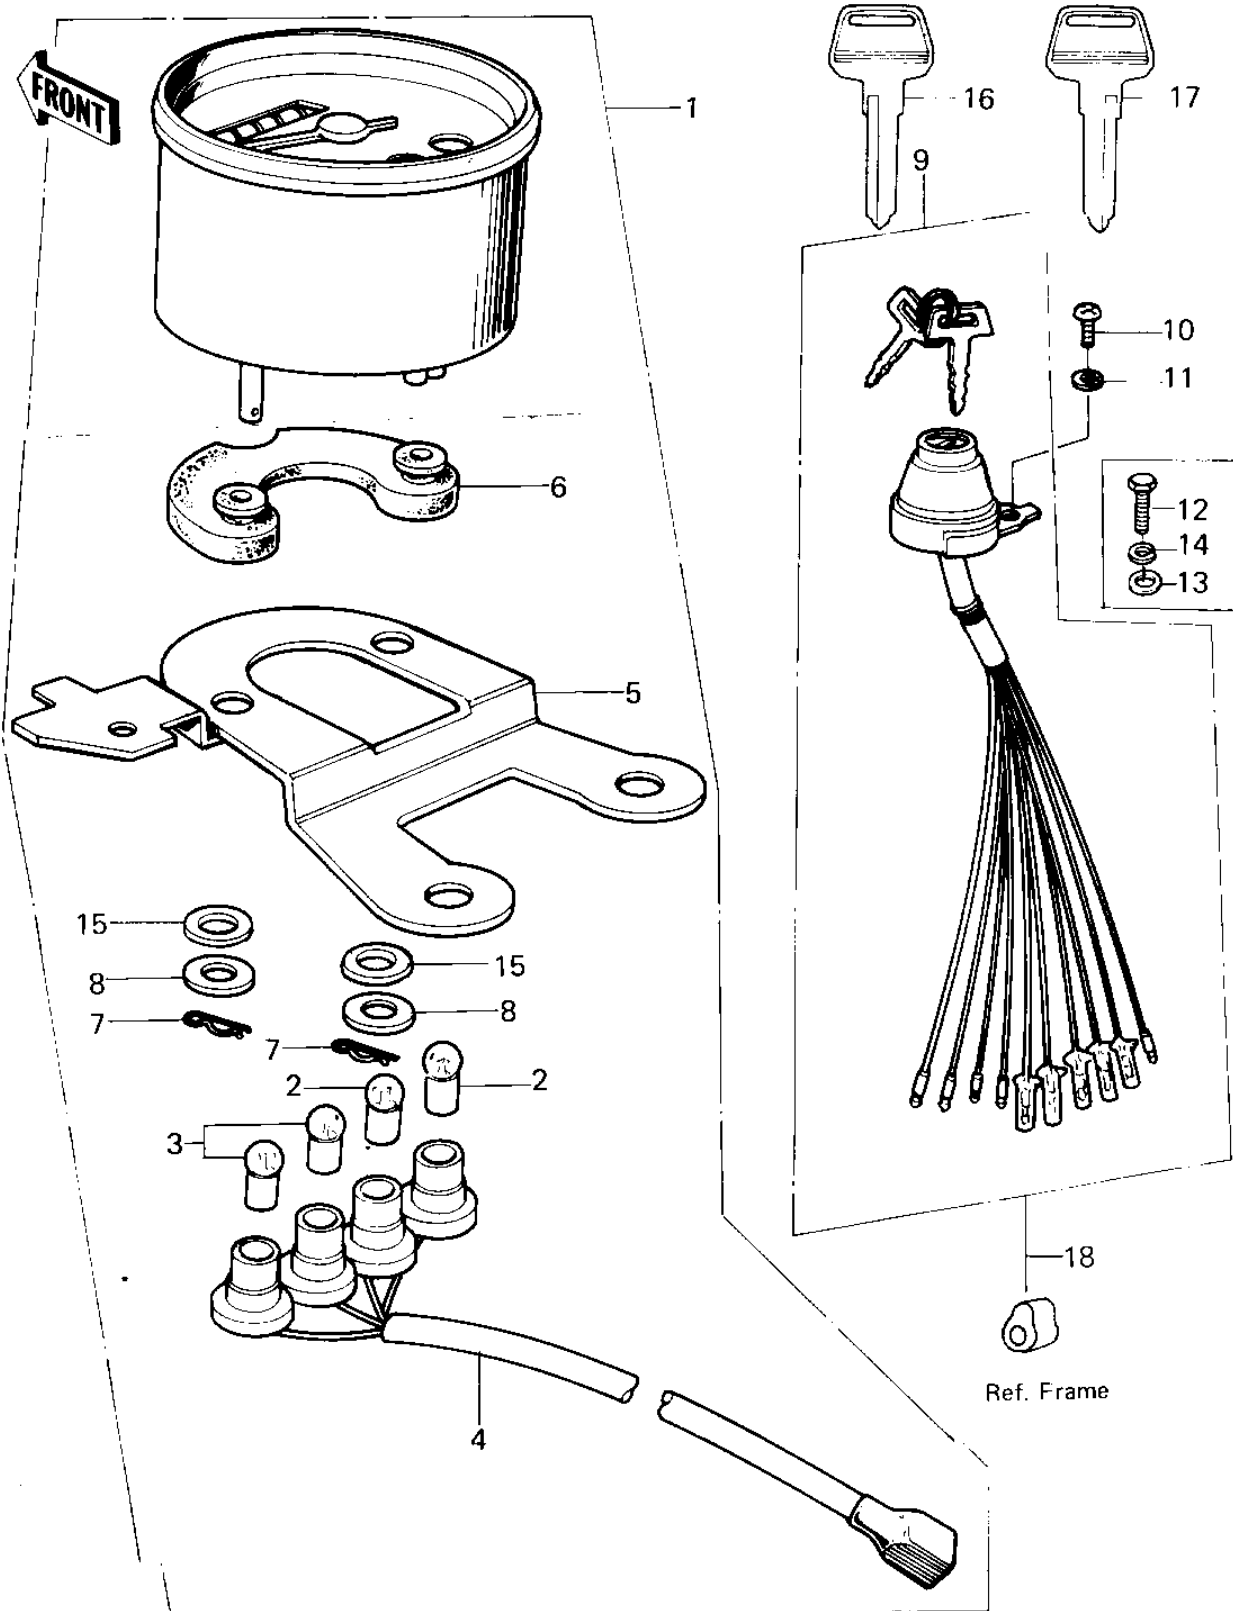

# 1977 KM100-A2 PARTS DIAGRAM

## METERS/IGNITION SWITCH

# 1977 KM100-A2 PARTS LIST

## METERS/IGNITION SWITCH

ITEM NAME	PART NUMBER	QUANTITY
SPEEDOMETER ASSY,MPH (Ref # 1)	25001-090	
SPEEDOMETER ASSY,MPH (Ref # 1)	25001-1107	
SPEEDOMETER ASSY,MPH (Ref # 1)	25001-1107	
SPEEDOMETER ASSY,KPH (Canada) (Ref # 1)	25001-106	
SPEEDOMETER ASSY,KPH (Canada) (Ref # 1)	25001-1066	
BULB-6V 3W (Ref # 2)	92069-053	
BULB 6V 1.5W (Ref # 3)	92069-024	
SOCKET,SPEEDOMETER (Ref # 4)	25011-035	
BRACKET,SPEEDOMETER (Ref # 5)	25008-040	
BRACKET,SPEEDOMETER (Ref # 5)	25008-1010	
DAMPER RUBBER,SPDMETR (Ref # 6)	25019-017	
PIN,COTER (Ref # 7)	92041-006	
WASHER,PLAIN,6MM (Ref # 8)	92022-263	
SWITCH ASSY,IGNITION (Ref # 9)	27005-074	
SWITCH ASSY,IGNITION (Ref # 9)	27005-081	
SWITCH ASSY,IGNITION (Ref # 9)	27005-1006	
SWITCH ASSY,IGNITION (Ref # 9)	27005-1013	
SCREW PAN HEAD 6X12 (Ref # 10)	220B0612	
WASHER SPRING 6MM (Ref # 11)	461F0600	
BOLT 6X22 (Ref # 12)	112B0622	
WASHER PLAIN (Ref # 13)	92022-024	
WASHER SPRING 6MM (Ref # 14)	461F0600	
DAMPER RUBBER (Ref # 15)	92075-1104	
KEY,BLANK (Ref # 16)	27008-1024	
KEY,BLANK (Ref # 17)	27008-1025	
LOCK ASSY (Ref # 18)	27004-5087	
LOCK ASSY (Ref # 18)	27004-5087	