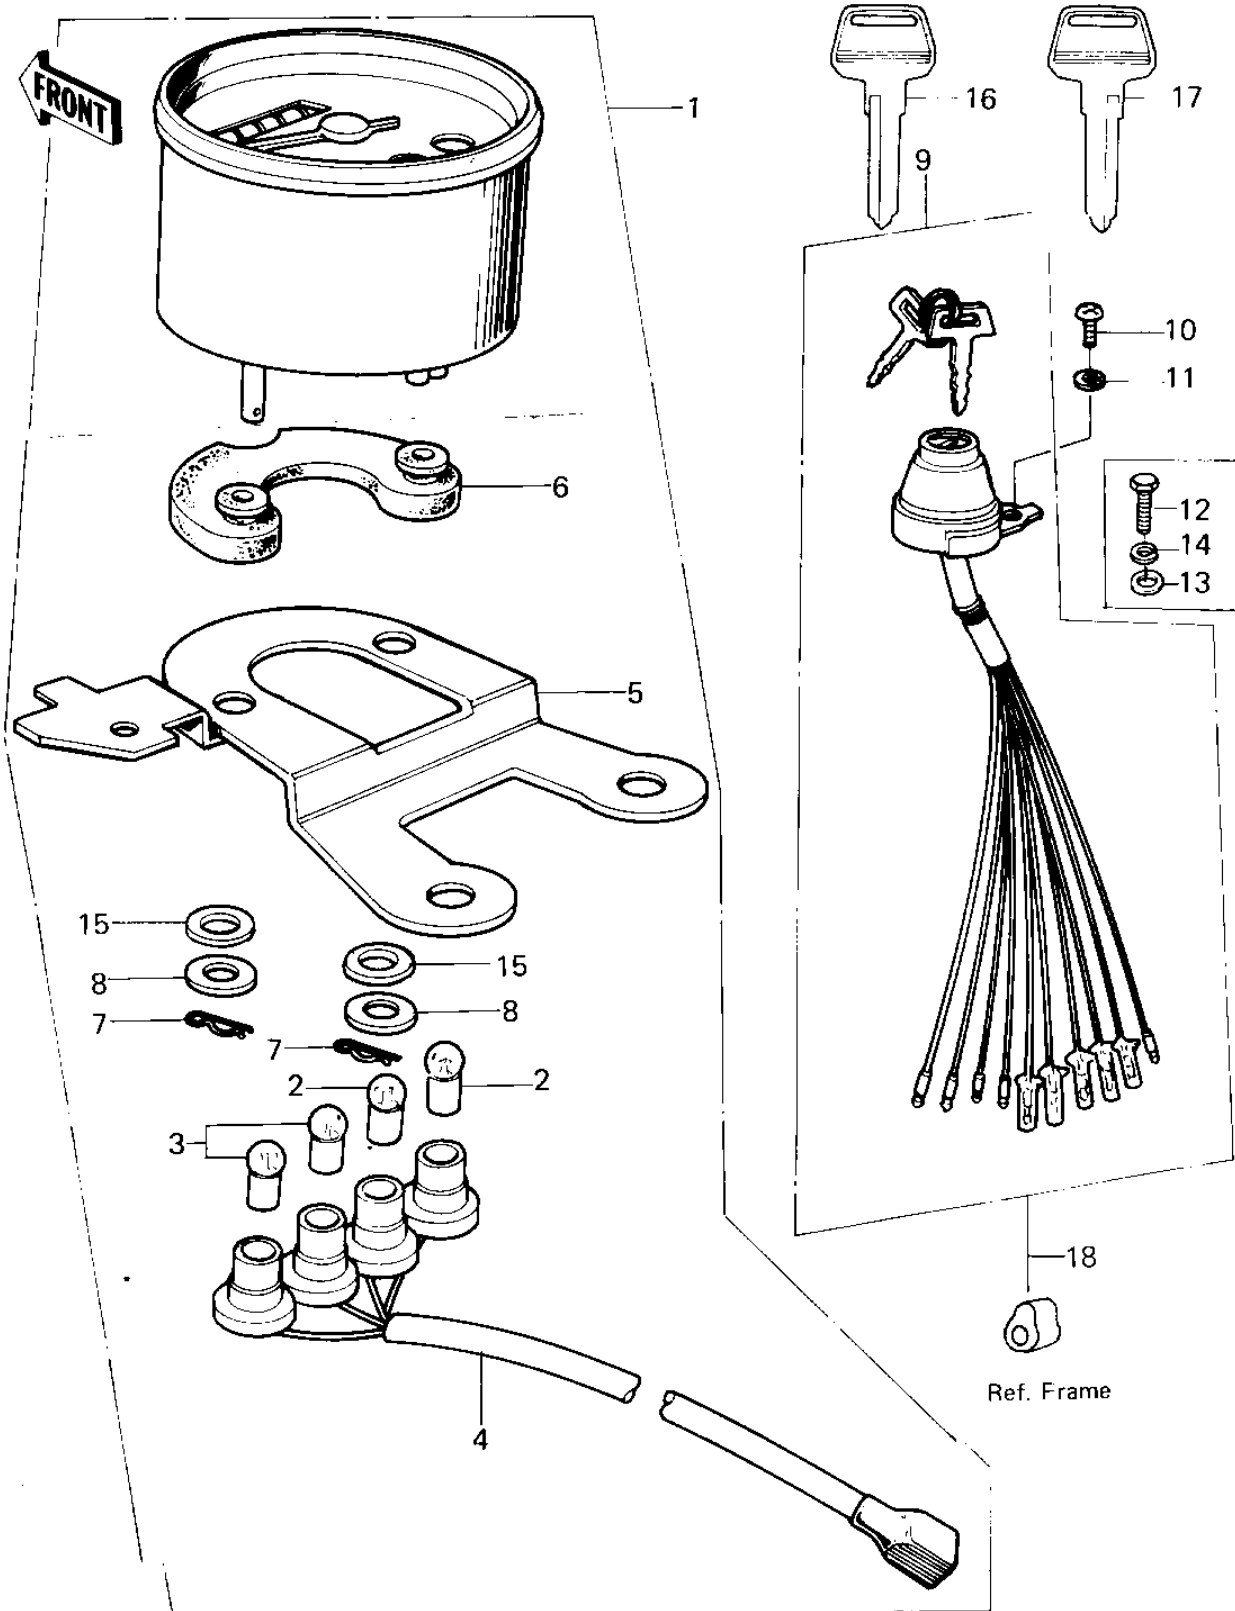

1981 KM100 PARTS DIAGRAM

METERS/IGNITION SWITCH

1981 KM100 PARTS LIST

METERS/IGNITION SWITCH

| ITEM NAME | PART NUMBER | QUANTITY |
|---|-------------|----------|
| SPEEDOMETER ASSY,MPH (Ref # 1) | 25001-090 | 1 |
| SPEEDOMETER ASSY,MPH (Ref # 1) | 25001-1107 | 1 |
| SPEEDOMETER ASSY,MPH (Ref # 1) | 25001-1107 | 1 |
| SPEEDOMETER ASSY,KPH (Canada) (Ref # 1) | 25001-106 | 1 |
| SPEEDOMETER ASSY,KPH (Canada) (Ref # 1) | 25001-1066 | 1 |
| BULB-6V 3W (Ref # 2) | 92069-053 | 2 |
| BULB 6V 1.5W (Ref # 3) | 92069-024 | 2 |
| SOCKET,SPEEDOMETER (Ref # 4) | 25011-035 | 1 |
| BRACKET,SPEEDOMETER (Ref # 5) | 25008-040 | 1 |
| BRACKET,SPEEDOMETER (Ref # 5) | 25008-1010 | 1 |
| DAMPER RUBBER,SPDMETR (Ref # 6) | 25019-017 | 1 |
| PIN,COTER (Ref # 7) | 92041-006 | 2 |
| WASHER,PLAIN,6MM (Ref # 8) | 92022-263 | 2 |
| SWITCH ASSY,IGNITION (Ref # 9) | 27005-074 | 1 |
| SWITCH ASSY,IGNITION (Ref # 9) | 27005-081 | 1 |
| SWITCH ASSY,IGNITION (Ref # 9) | 27005-1006 | 1 |
| SWITCH ASSY,IGNITION (Ref # 9) | 27005-1013 | 1 |
| SCREW PAN HEAD 6X12 (Ref # 10) | 220B0612 | 1 |
| WASHER SPRING 6MM (Ref # 11) | 461F0600 | 1 |
| BOLT 6X22 (Ref # 12) | 112B0622 | 2 |
| WASHER PLAIN (Ref # 13) | 92022-024 | 2 |
| WASHER SPRING 6MM (Ref # 14) | 461F0600 | 2 |
| DAMPER RUBBER (Ref # 15) | 92075-1104 | 2 |
| KEY,BLANK (Ref # 16) | 27008-1024 | 1 |
| KEY,BLANK (Ref # 17) | 27008-1025 | 1 |
| LOCK ASSY (Ref # 18) | 27004-5087 | 1 |
| LOCK ASSY (Ref # 18) | 27004-5087 | 1 |