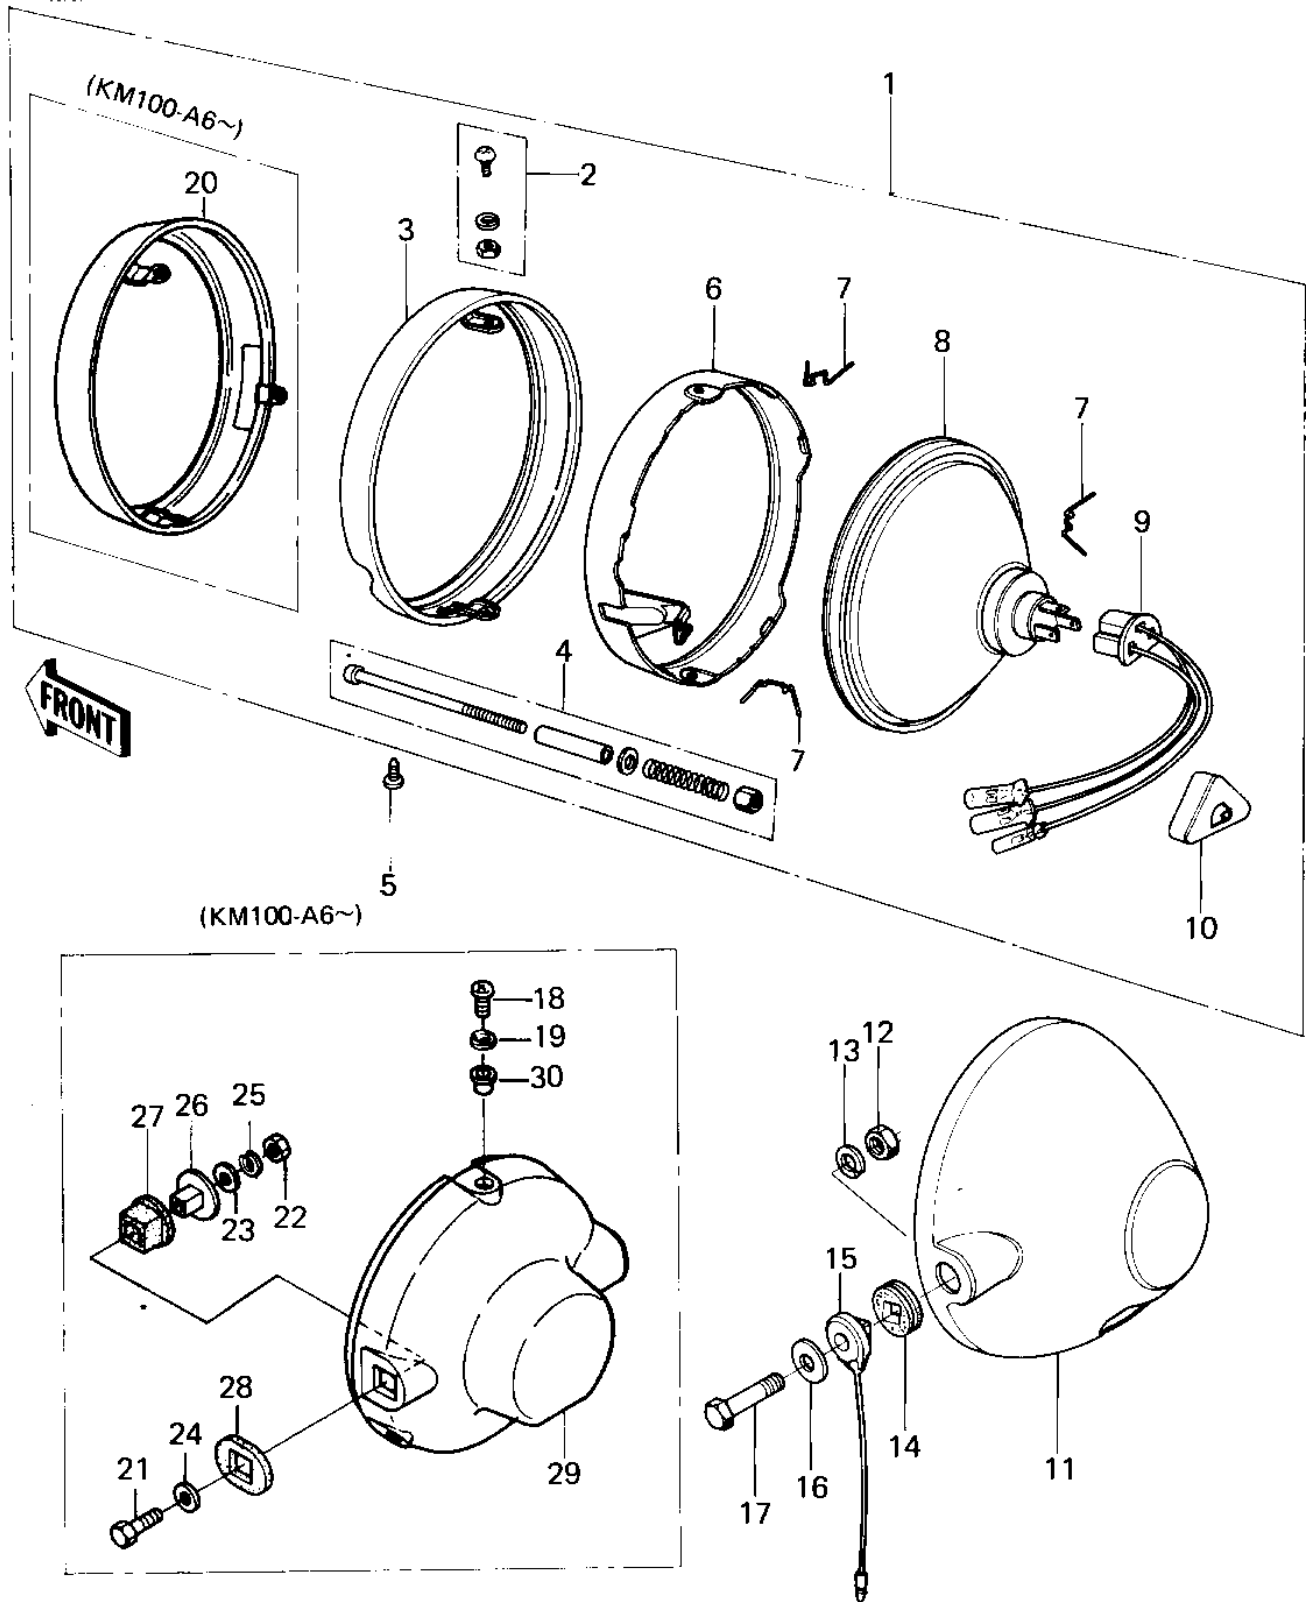

# 1979 KM100-A4 PARTS DIAGRAM

## HEADLIGHT

## HEADLIGHT

ITEM NAME	PART NUMBER	QUANTITY
LAMP UNIT,HEAD (Ref # 1)	23003-024	
LAMP UNIT,HEAD (Ref # 1)	23004-1030	
SCREW SET,LENS UNIT (Ref # 2)	23013-007	
RIM,HEAD LAMP (Ref # 3)	23006-042	
SCREW ASSY,FOCUS AJST (Ref # 4)	23013-5001	
SCREW,PAN HEAD,5X14 (Ref # 5)	23019-025	
RETAINER,SEALED BEAM (Ref # 6)	23072-002	
CLAMP,HEAD LAMP LENS (Ref # 7)	23009-015	
SEALED BEAM UNIT (Ref # 8)	23007-055	
SOCKET ASSY,HD LIGHT (Ref # 9)	23008-044	
SOCKET ASSY,HD LIGHT (Ref # 9)	23008-044	
COVER,HD LAMP SOCKET (Ref # 10)	23081-001	
BODY,HEAD LAMP,BLACK (Ref # 11)	23005-049-21	
NUT,10MM (Ref # 12)	314B1000	
WASHER SPRING 10MM (Ref # 13)	461F1000	
DAMPER RUBBER (Ref # 14)	23066-010	
COLLAR (Ref # 15)	23076-002	
WASHER-PLAIN,10MM (Ref # 16)	411D1000	
BOLT,HEX HEAD,10X30 (Ref # 17)	92007-041	
SCREW PAN HEAD 5X12 (Ref # 18)	220B0512	
WASHER SPRING 6MM (Ref # 19)	461F0600	
RIM,HEAD LAMP (Ref # 20)	23006-1004	
BOLT-SMALL,8X32 (Ref # 21)	114N0832	
NUT,8MM (Ref # 22)	311B0800	
WASHER PLAIN 8MM (Ref # 23)	411B0800	
WASHER,PLAIN,8MM (Ref # 24)	411D0800	
WASHER SPRING 8MM (Ref # 25)	461F0800	
COLLAR,HEAD LAMP (Ref # 26)	92027-1105	
DAMPER RUBBER,HD LAMP (Ref # 27)	92075-1077	

### HEADLIGHT

ITEM NAME	PART NUMBER	QUANTITY
DAMPER RUBBER,HD LAMP (Ref # 28)	92075-1078	
BODY,HEAD LAMP,BLACK (Ref # 29)	23005-1007-6Z	
WASHER (Ref # 30)	23021-010	