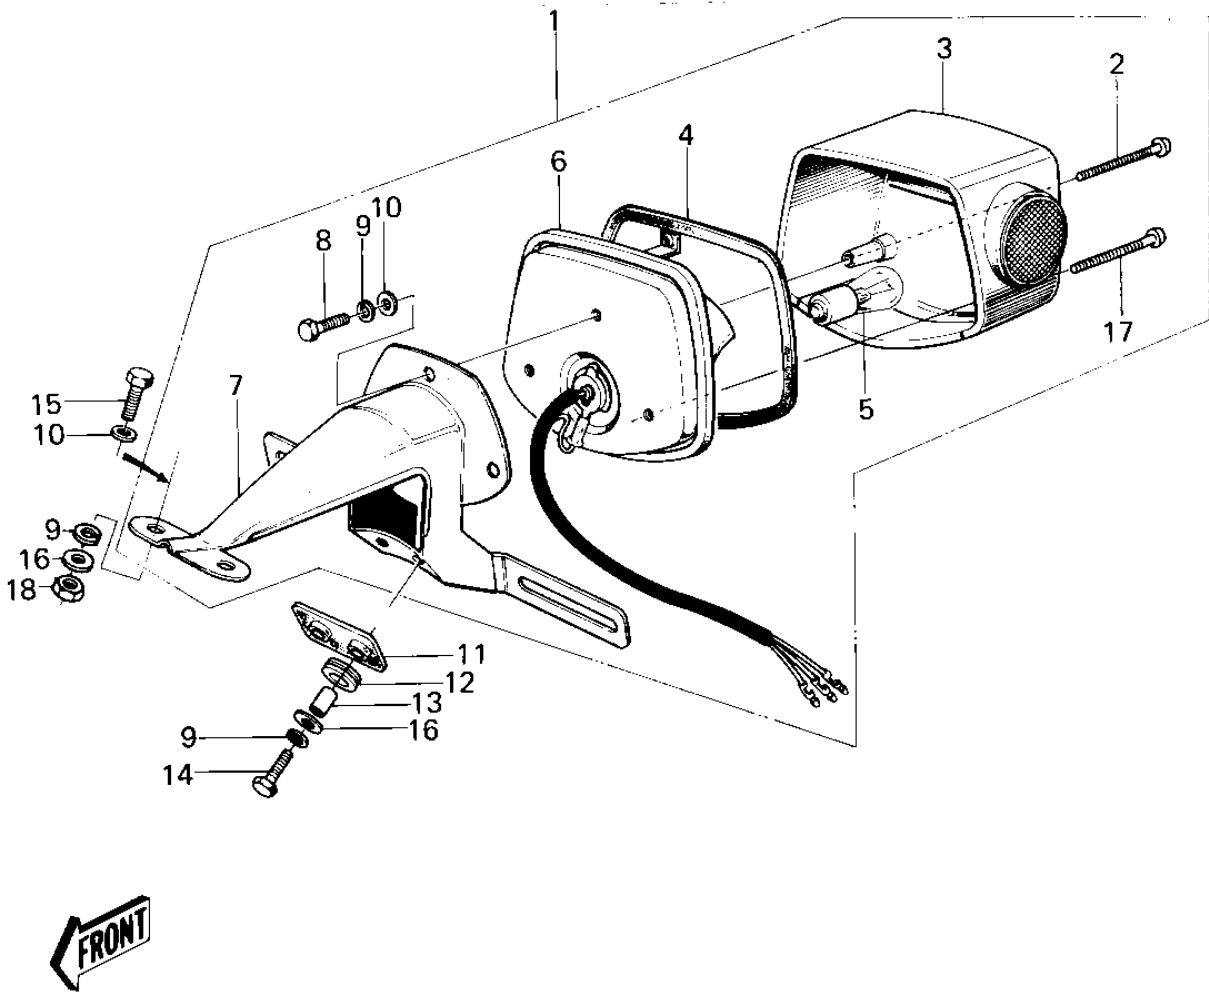

# 1977 KM100-A2 PARTS DIAGRAM

TAILLIGHT (KM100-A1~A4)

### TAILLIGHT (KM100-A1~A4)

ITEM NAME	PART NUMBER	QUANTITY
LAMP ASSY,TAIL,BLACK (Ref # 1)	23024-060-10	
SCREW (Ref # 2)	220R0455	
LENS,TAIL LAMP (Ref # 3)	23026-028	
GASKET,TAIL LAMP LENS (Ref # 4)	23028-019	
BULB,60-32/3CP (Ref # 5)	92069-074	
CASE,TAIL LAMP (Ref # 6)	23027-037	
BKT,LICENSE PLT,BLACK (Ref # 7)	23036-034-10	
BOLT-UPSET 6X14 (Ref # 8)	112B0614	
WASHER SPRING 6MM (Ref # 9)	461F0600	
WASHER PLAIN 6MM (Ref # 10)	411B0600	
DAMPER RUBBER,TL LAMP (Ref # 11)	35039-008	
DAMPER RUBBER,RR FEND (Ref # 12)	92075-121	
COLLAR,REAR FENDER (Ref # 13)	92027-162	
BOLT-UPSET (Ref # 14)	112G0625	
BOLT-UPSET (Ref # 15)	112G0630	
WASHER 6.5X20X1.6T (Ref # 16)	92022-125	
SCREW PAN HEAD 4X50 (Ref # 17)	220E0450	
NUT 6MM (Ref # 18)	311B0600	