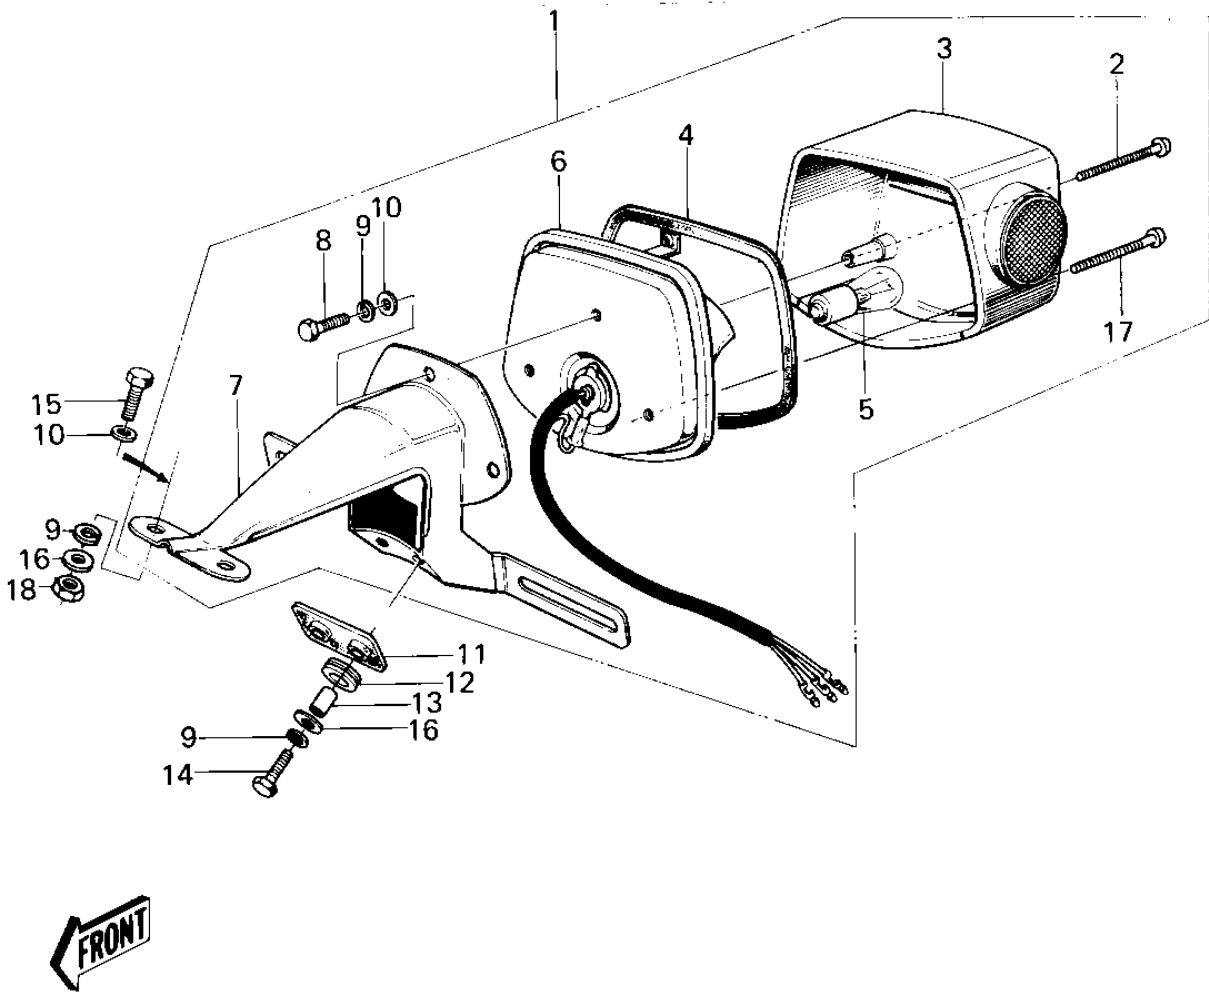

# 1978 KM100-A3 PARTS DIAGRAM

TAILLIGHT (KM100-A1~A4)

## 1978 KM100-A3 PARTS LIST

### TAILLIGHT (KM100-A1~A4)

ITEM NAME	PART NUMBER	QUANTITY
LAMP ASSY,TAIL,BLACK (Ref # 1)	23024-060-10	
SCREW (Ref # 2)	220R0455	
LENS,TAIL LAMP (Ref # 3)	23026-028	
GASKET,TAIL LAMP LENS (Ref # 4)	23028-019	
BULB,60-32/3CP (Ref # 5)	92069-074	
CASE,TAIL LAMP (Ref # 6)	23027-037	
BKT,LICENSE PLT,BLACK (Ref # 7)	23036-034-10	
BOLT-UPSET 6X14 (Ref # 8)	112B0614	
WASHER SPRING 6MM (Ref # 9)	461F0600	
WASHER PLAIN 6MM (Ref # 10)	411B0600	
DAMPER RUBBER,TL LAMP (Ref # 11)	35039-008	
DAMPER RUBBER,RR FEND (Ref # 12)	92075-121	
COLLAR,REAR FENDER (Ref # 13)	92027-162	
BOLT-UPSET (Ref # 14)	112G0625	
BOLT-UPSET (Ref # 15)	112G0630	
WASHER 6.5X20X1.6T (Ref # 16)	92022-125	
SCREW PAN HEAD 4X50 (Ref # 17)	220E0450	
NUT 6MM (Ref # 18)	311B0600	