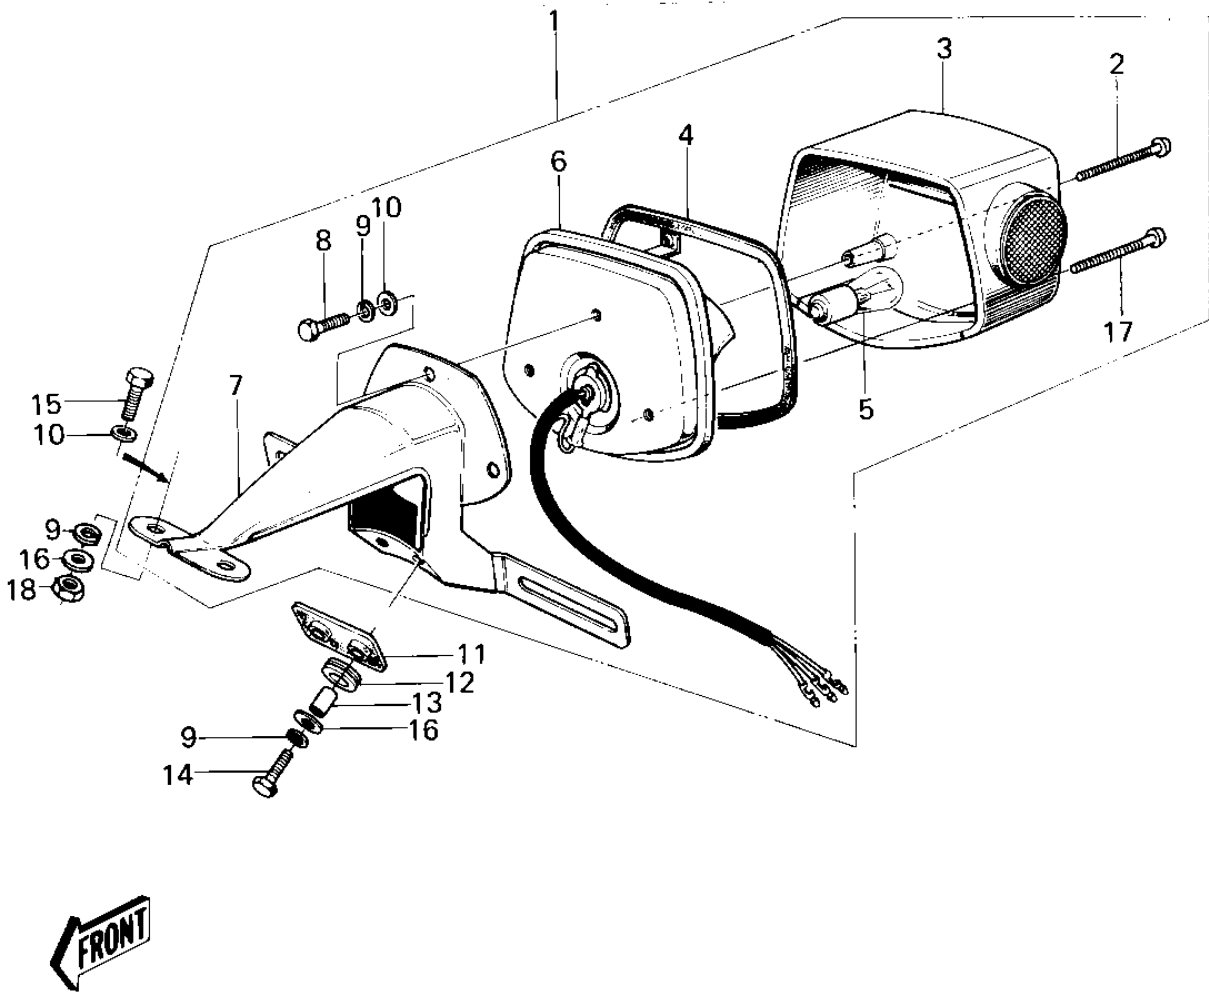

# 1978 KM100-A3A PARTS DIAGRAM

TAILLIGHT (KM100-A1~A4)

# 1978 KM100-A3A PARTS LIST

## TAILLIGHT (KM100-A1~A4)

ITEM NAME	PART NUMBER	QUANTITY
LAMP ASSY,TAIL,BLACK (Ref # 1)	23024-060-10	
SCREW (Ref # 2)	220R0455	
LENS,TAIL LAMP (Ref # 3)	23026-028	
GASKET,TAIL LAMP LENS (Ref # 4)	23028-019	
BULB,60-32/3CP (Ref # 5)	92069-074	
CASE,TAIL LAMP (Ref # 6)	23027-037	
BKT,LICENSE PLT,BLACK (Ref # 7)	23036-034-10	
BOLT-UPSET 6X14 (Ref # 8)	112B0614	
WASHER SPRING 6MM (Ref # 9)	461F0600	
WASHER PLAIN 6MM (Ref # 10)	411B0600	
DAMPER RUBBER,TL LAMP (Ref # 11)	35039-008	
DAMPER RUBBER,RR FEND (Ref # 12)	92075-121	
COLLAR,REAR FENDER (Ref # 13)	92027-162	
BOLT-UPSET (Ref # 14)	112G0625	
BOLT-UPSET (Ref # 15)	112G0630	
WASHER 6.5X20X1.6T (Ref # 16)	92022-125	
SCREW PAN HEAD 4X50 (Ref # 17)	220E0450	
NUT 6MM (Ref # 18)	311B0600	