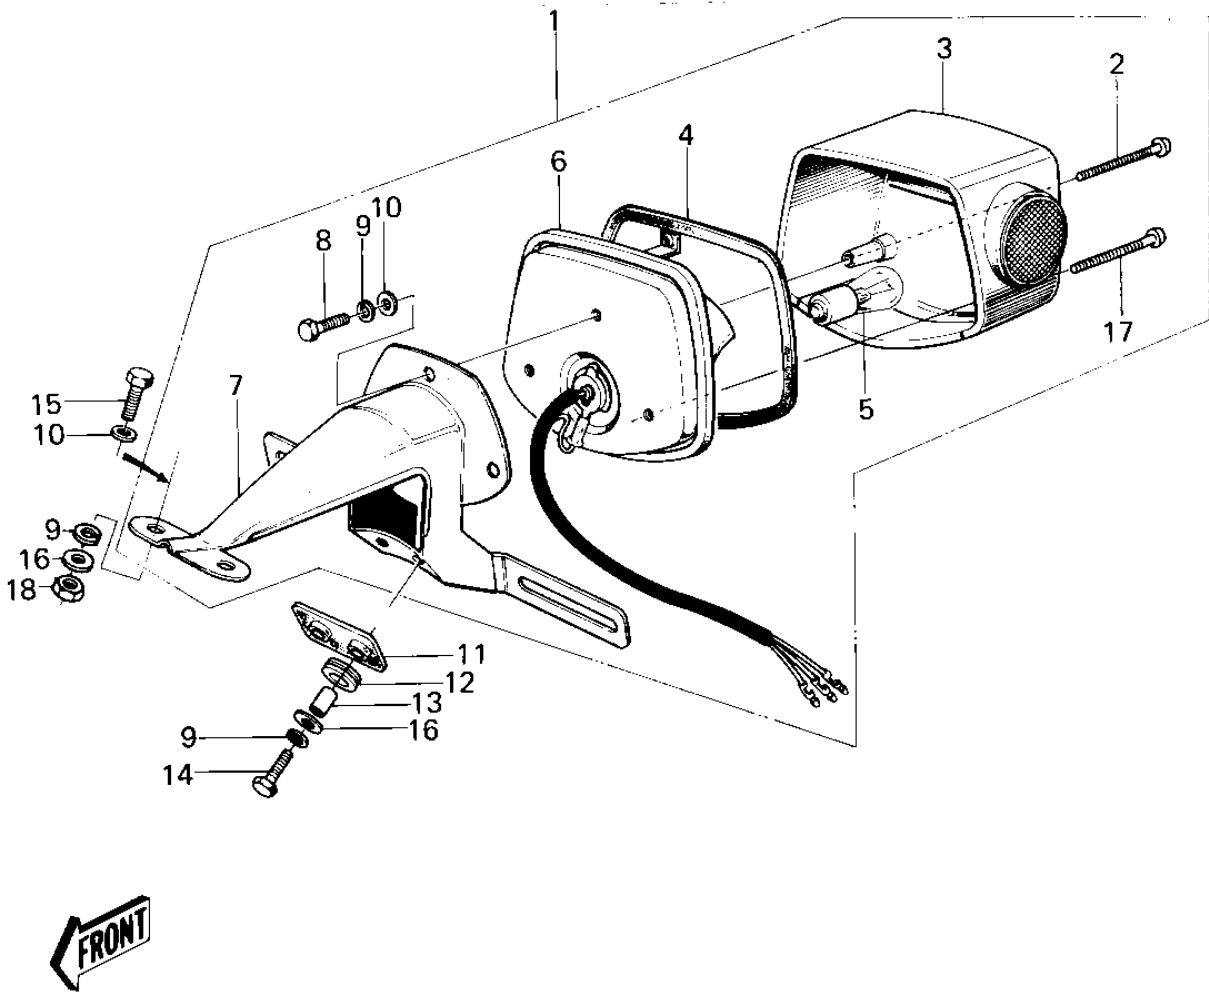

1978 KM100-A3A PARTS DIAGRAM

TAILLIGHT (KM100-A1~A4)

1978 KM100-A3A PARTS LIST

TAILLIGHT (KM100-A1~A4)

ITEM NAME	PART NUMBER	QUANTITY
LAMP ASSY,TAIL,BLACK (Ref # 1)	23024-060-10	
SCREW (Ref # 2)	220R0455	
LENS,TAIL LAMP (Ref # 3)	23026-028	
GASKET,TAIL LAMP LENS (Ref # 4)	23028-019	
BULB,60-32/3CP (Ref # 5)	92069-074	
CASE,TAIL LAMP (Ref # 6)	23027-037	
BKT,LICENSE PLT,BLACK (Ref # 7)	23036-034-10	
BOLT-UPSET 6X14 (Ref # 8)	112B0614	
WASHER SPRING 6MM (Ref # 9)	461F0600	
WASHER PLAIN 6MM (Ref # 10)	411B0600	
DAMPER RUBBER,TL LAMP (Ref # 11)	35039-008	
DAMPER RUBBER,RR FEND (Ref # 12)	92075-121	
COLLAR,REAR FENDER (Ref # 13)	92027-162	
BOLT-UPSET (Ref # 14)	112G0625	
BOLT-UPSET (Ref # 15)	112G0630	
WASHER 6.5X20X1.6T (Ref # 16)	92022-125	
SCREW PAN HEAD 4X50 (Ref # 17)	220E0450	
NUT 6MM (Ref # 18)	311B0600	