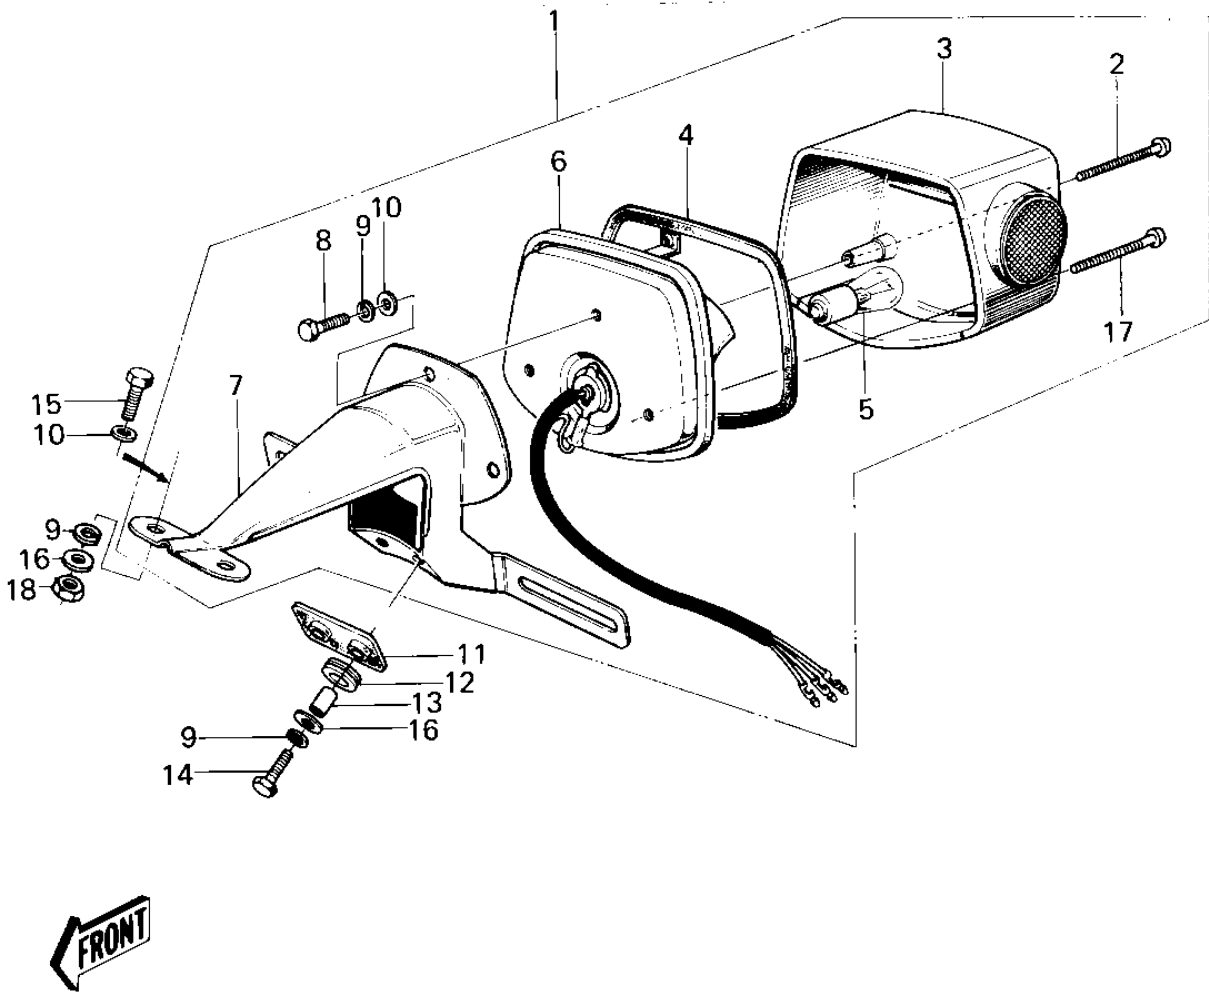

1979 KM100-A4 PARTS DIAGRAM

TAILLIGHT (KM100-A1~A4)

1979 KM100-A4 PARTS LIST

TAILLIGHT (KM100-A1~A4)

ITEM NAME	PART NUMBER	QUANTITY
LAMP ASSY,TAIL,BLACK (Ref # 1)	23024-060-10	
SCREW (Ref # 2)	220R0455	
LENS,TAIL LAMP (Ref # 3)	23026-028	
GASKET,TAIL LAMP LENS (Ref # 4)	23028-019	
BULB,60-32/3CP (Ref # 5)	92069-074	
CASE,TAIL LAMP (Ref # 6)	23027-037	
BKT,LICENSE PLT,BLACK (Ref # 7)	23036-034-10	
BOLT-UPSET 6X14 (Ref # 8)	112B0614	
WASHER SPRING 6MM (Ref # 9)	461F0600	
WASHER PLAIN 6MM (Ref # 10)	411B0600	
DAMPER RUBBER,TL LAMP (Ref # 11)	35039-008	
DAMPER RUBBER,RR FEND (Ref # 12)	92075-121	
COLLAR,REAR FENDER (Ref # 13)	92027-162	
BOLT-UPSET (Ref # 14)	112G0625	
BOLT-UPSET (Ref # 15)	112G0630	
WASHER 6.5X20X1.6T (Ref # 16)	92022-125	
SCREW PAN HEAD 4X50 (Ref # 17)	220E0450	
NUT 6MM (Ref # 18)	311B0600	