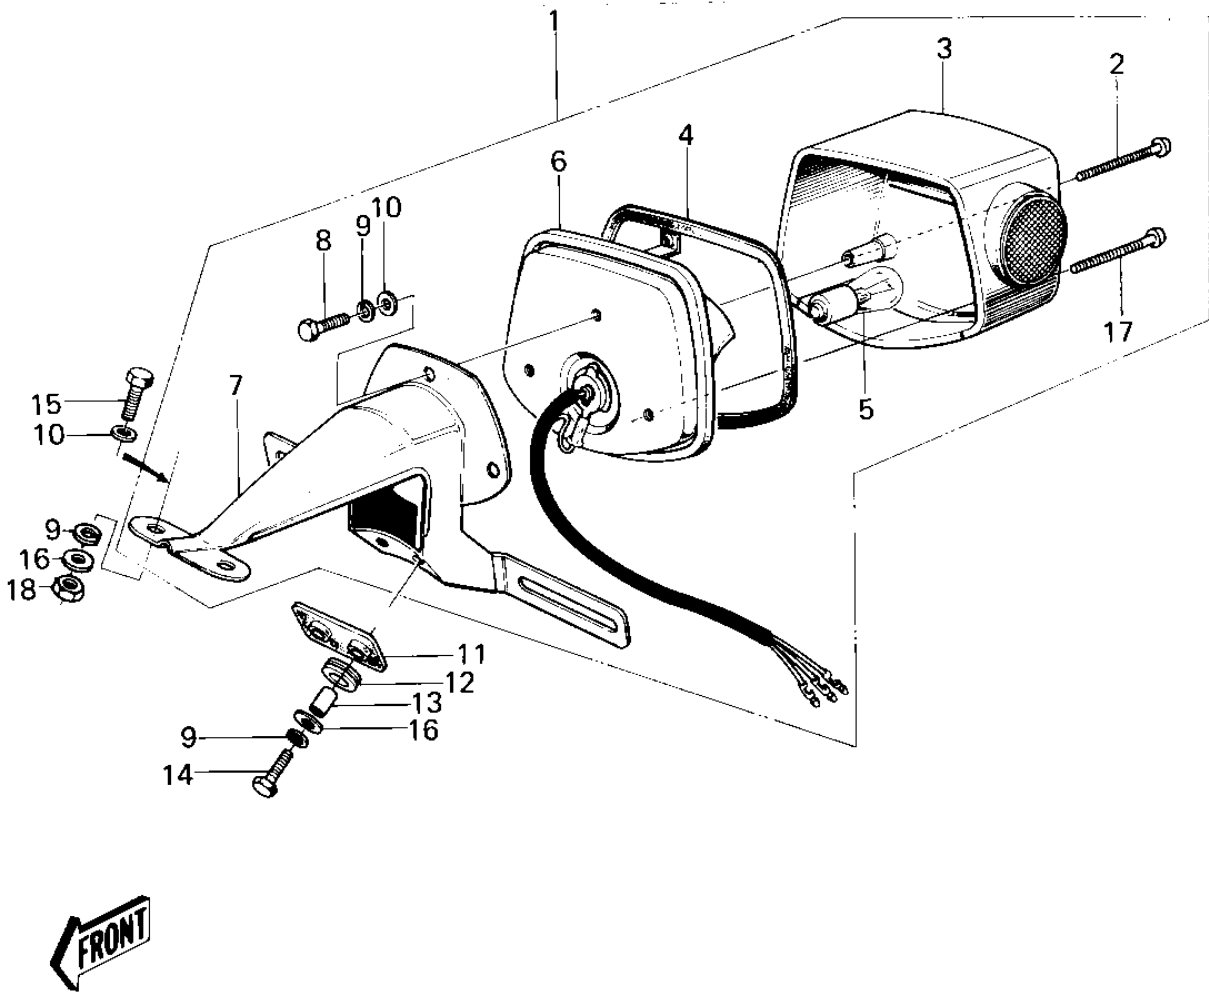

1981 KM100 PARTS DIAGRAM

TAILLIGHT (KM100-A1~A4)

1981 KM100 PARTS LIST

TAILLIGHT (KM100-A1~A4)

ITEM NAME	PART NUMBER	QUANTITY
LAMP ASSY,TAIL,BLACK (Ref # 1)	23024-060-10	1
SCREW (Ref # 2)	220R0455	1
LENS,TAIL LAMP (Ref # 3)	23026-028	1
GASKET,TAIL LAMP LENS (Ref # 4)	23028-019	1
BULB,60-32/3CP (Ref # 5)	92069-074	1
CASE,TAIL LAMP (Ref # 6)	23027-037	1
BKT,LICENSE PLT,BLACK (Ref # 7)	23036-034-10	1
BOLT-UPSET 6X14 (Ref # 8)	112B0614	3
WASHER SPRING 6MM (Ref # 9)	461F0600	7
WASHER PLAIN 6MM (Ref # 10)	411B0600	2
DAMPER RUBBER,TL LAMP (Ref # 11)	35039-008	1
DAMPER RUBBER,RR FEND (Ref # 12)	92075-121	2
COLLAR,REAR FENDER (Ref # 13)	92027-162	2
BOLT-UPSET (Ref # 14)	112G0625	2
BOLT-UPSET (Ref # 15)	112G0630	2
WASHER 6.5X20X1.6T (Ref # 16)	92022-125	4
SCREW PAN HEAD 4X50 (Ref # 17)	220E0450	2
NUT 6MM (Ref # 18)	311B0600	2