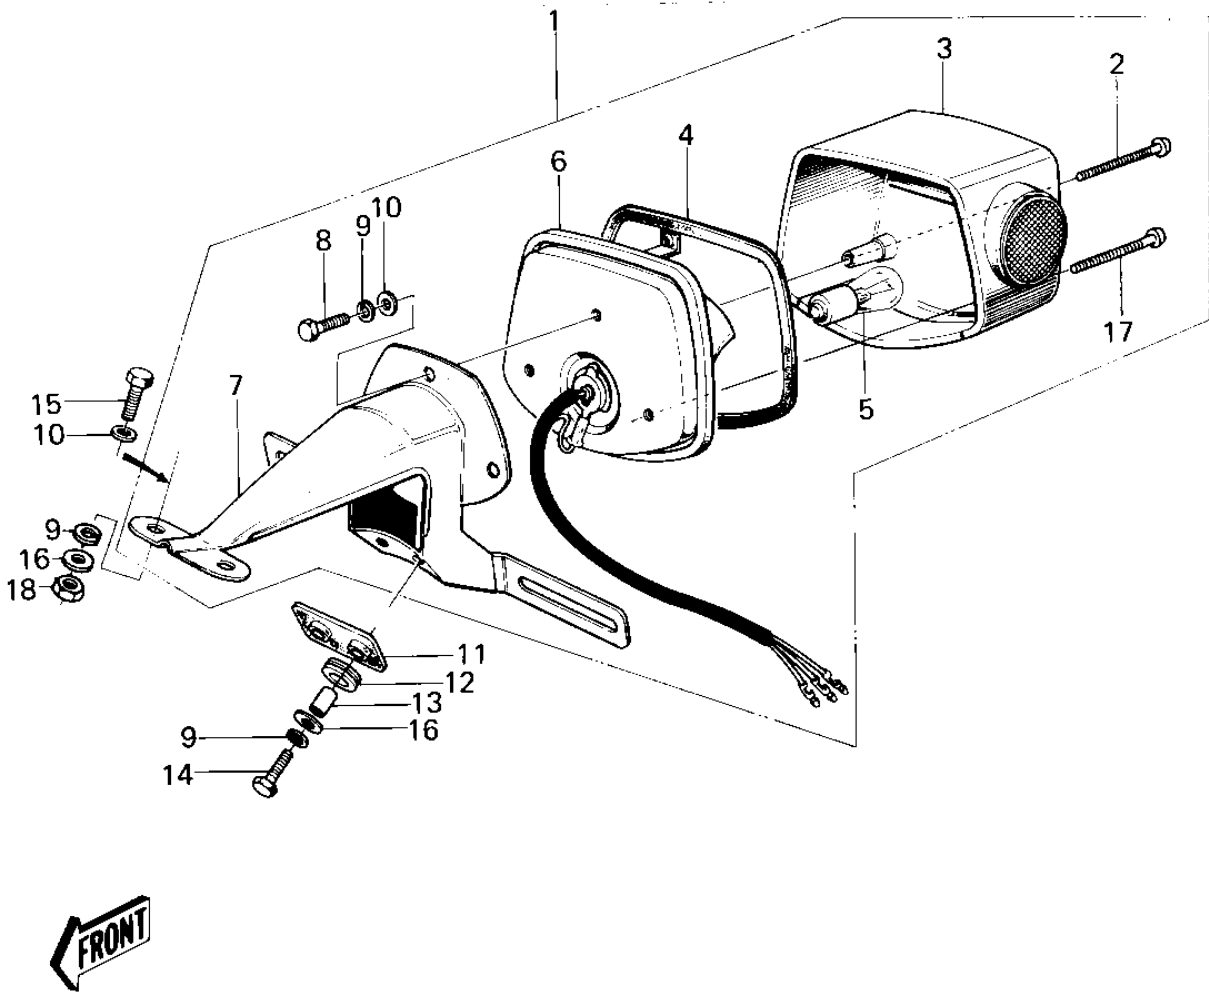

# 1981 KM100 PARTS DIAGRAM

TAILLIGHT (KM100-A1~A4)

# 1981 KM100 PARTS LIST

## TAILLIGHT (KM100-A1~A4)

ITEM NAME	PART NUMBER	QUANTITY
LAMP ASSY,TAIL,BLACK (Ref # 1)	23024-060-10	1
SCREW (Ref # 2)	220R0455	1
LENS,TAIL LAMP (Ref # 3)	23026-028	1
GASKET,TAIL LAMP LENS (Ref # 4)	23028-019	1
BULB,60-32/3CP (Ref # 5)	92069-074	1
CASE,TAIL LAMP (Ref # 6)	23027-037	1
BKT,LICENSE PLT,BLACK (Ref # 7)	23036-034-10	1
BOLT-UPSET 6X14 (Ref # 8)	112B0614	3
WASHER SPRING 6MM (Ref # 9)	461F0600	7
WASHER PLAIN 6MM (Ref # 10)	411B0600	2
DAMPER RUBBER,TL LAMP (Ref # 11)	35039-008	1
DAMPER RUBBER,RR FEND (Ref # 12)	92075-121	2
COLLAR,REAR FENDER (Ref # 13)	92027-162	2
BOLT-UPSET (Ref # 14)	112G0625	2
BOLT-UPSET (Ref # 15)	112G0630	2
WASHER 6.5X20X1.6T (Ref # 16)	92022-125	4
SCREW PAN HEAD 4X50 (Ref # 17)	220E0450	2
NUT 6MM (Ref # 18)	311B0600	2