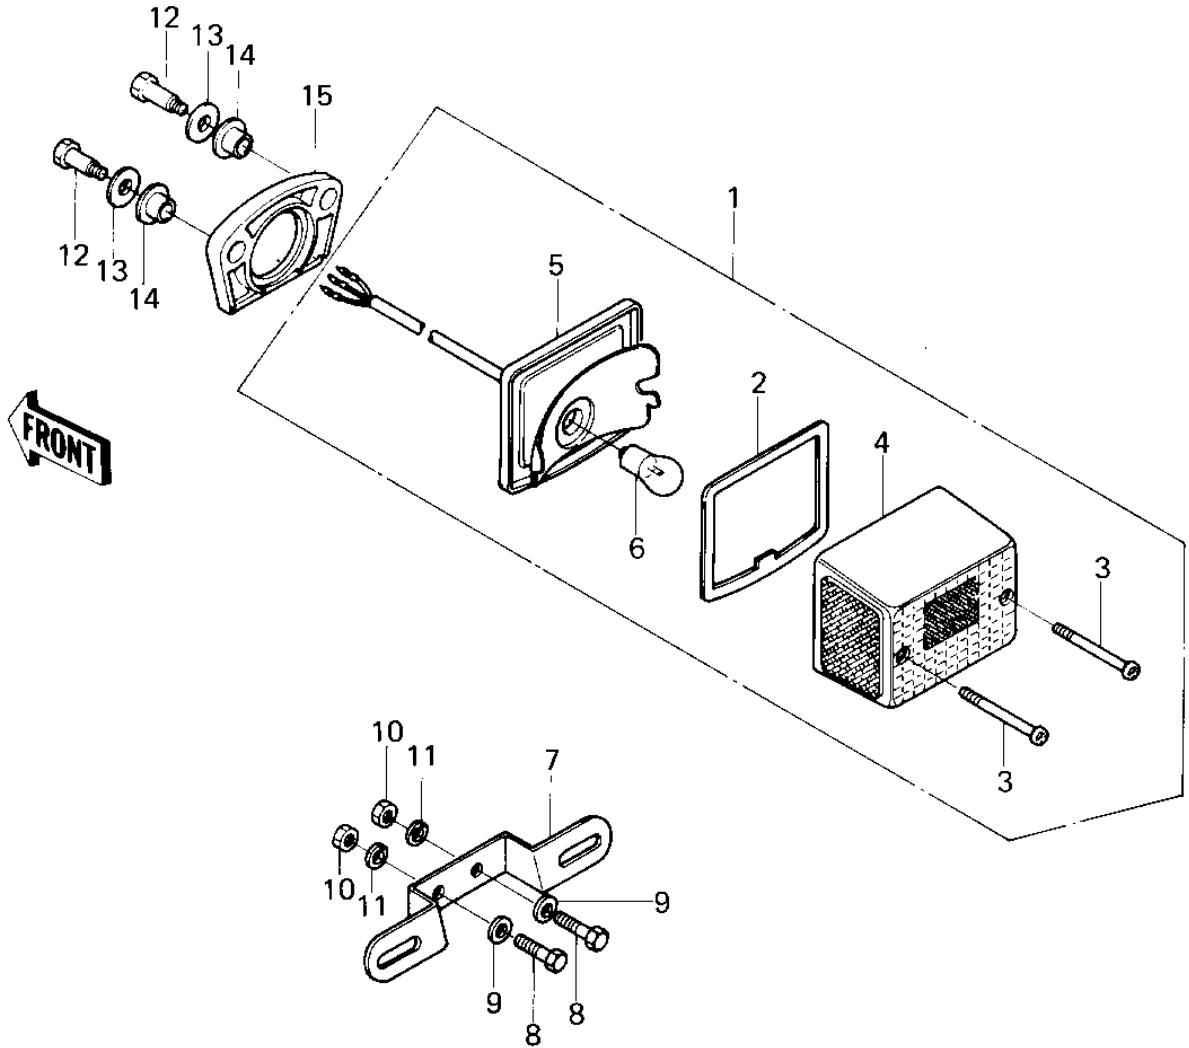

1977 KM100-A2 PARTS DIAGRAM

TAILLIGHT (KM100-A6/A7)

1977 KM100-A2 PARTS LIST

TAILLIGHT (KM100-A6/A7)

ITEM NAME	PART NUMBER	QUANTITY
LAMP-TAIL (Ref # 1)	23025-1034	
LAMP-TAIL (Ref # 1)	23025-1034	
GASKET,TAIL LAMP LENS (Ref # 2)	11009-1078	
SCREW,PAN HEAD,4X40 (Ref # 3)	220E0440A	
LENS,TAIL LAMP (Ref # 4)	23026-1003	
BODY-COMP-TAIL LAMP (Ref # 5)	23027-1021	
BODY-COMP-TAIL LAMP (Ref # 5)	23027-1021	
BULB,60-32/3CP (Ref # 6)	92069-074	
BRACKET,LICENSE (Ref # 7)	11034-1626	
BOLT-UPSET,6X12 (Ref # 8)	112G0612	
WASHER PLAIN 6MM (Ref # 9)	411B0600	
NUT 6MM (Ref # 10)	311B0600	
WASHER SPRING 6MM (Ref # 11)	461F0600	
BOLT,HEX HEAD (Ref # 12)	92001-1118	
WASHER,8.5X20X1.6 (Ref # 13)	92022-1561	
DAMPER RUBBER (Ref # 14)	92075-1095	
DAMPER RUBBER,TL LAMP (Ref # 15)	92075-1094	