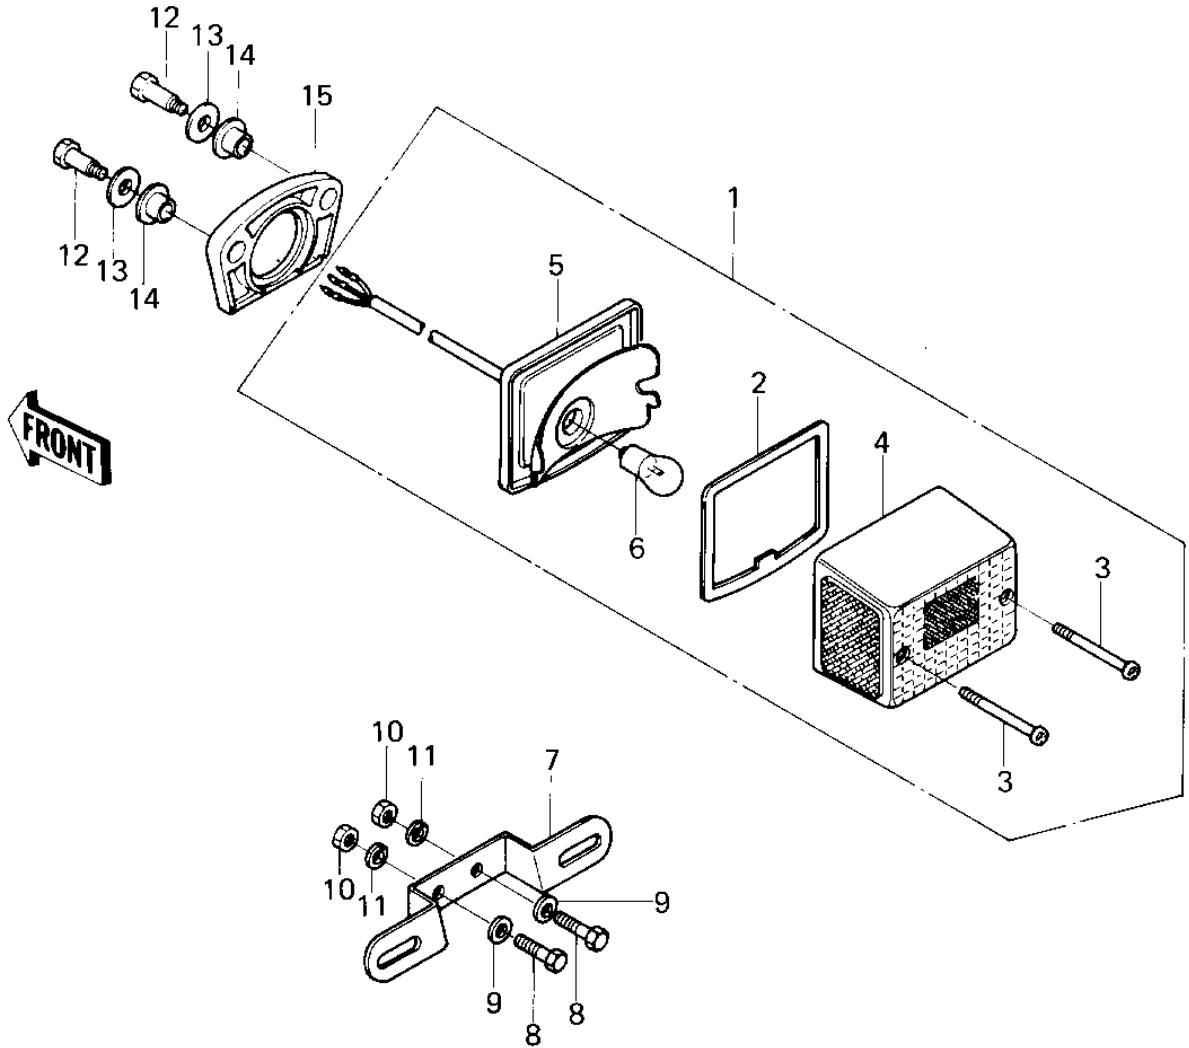

1978 KM100-A3 PARTS DIAGRAM

TAILLIGHT (KM100-A6/A7)

1978 KM100-A3 PARTS LIST

TAILLIGHT (KM100-A6/A7)

ITEM NAME	PART NUMBER	QUANTITY
LAMP-TAIL (Ref # 1)	23025-1034	
LAMP-TAIL (Ref # 1)	23025-1034	
GASKET, TAIL LAMP LENS (Ref # 2)	11009-1078	
SCREW, PAN HEAD, 4X40 (Ref # 3)	220E0440A	
LENS, TAIL LAMP (Ref # 4)	23026-1003	
BODY-COMP-TAIL LAMP (Ref # 5)	23027-1021	
BODY-COMP-TAIL LAMP (Ref # 5)	23027-1021	
BULB, 60-32/3CP (Ref # 6)	92069-074	
BRACKET, LICENSE (Ref # 7)	11034-1626	
BOLT-UPSET, 6X12 (Ref # 8)	112G0612	
WASHER PLAIN 6MM (Ref # 9)	411B0600	
NUT 6MM (Ref # 10)	311B0600	
WASHER SPRING 6MM (Ref # 11)	461F0600	
BOLT, HEX HEAD (Ref # 12)	92001-1118	
WASHER, 8.5X20X1.6 (Ref # 13)	92022-1561	
DAMPER RUBBER (Ref # 14)	92075-1095	
DAMPER RUBBER, TL LAMP (Ref # 15)	92075-1094	