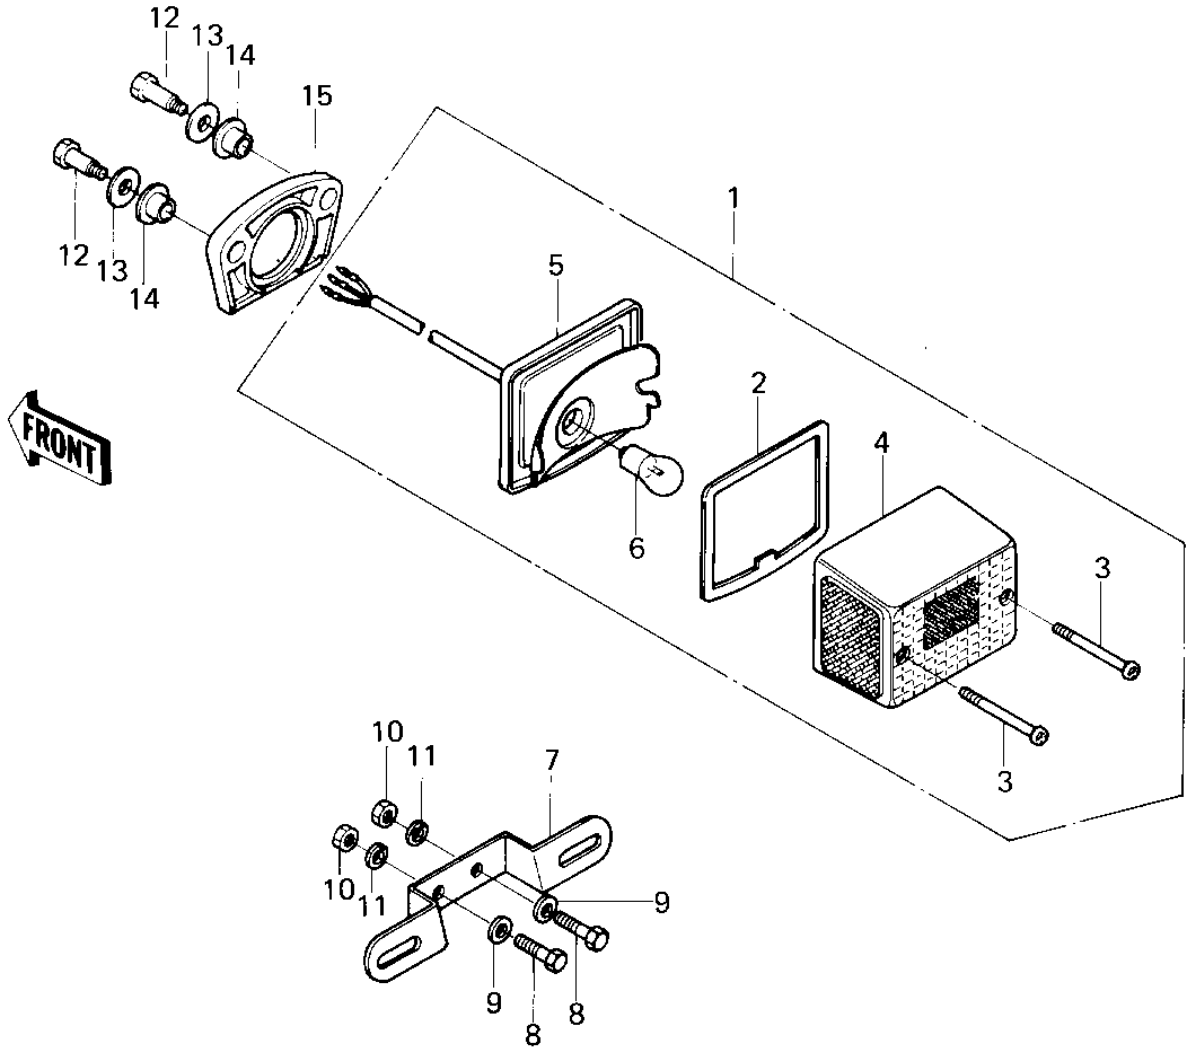

1978 KM100-A3A PARTS DIAGRAM

TAILLIGHT (KM100-A6/A7)

1978 KM100-A3A PARTS LIST

TAILLIGHT (KM100-A6/A7)

ITEM NAME	PART NUMBER	QUANTITY
LAMP-TAIL (Ref # 1)	23025-1034	
LAMP-TAIL (Ref # 1)	23025-1034	
GASKET,TAIL LAMP LENS (Ref # 2)	11009-1078	
SCREW,PAN HEAD,4X40 (Ref # 3)	220E0440A	
LENS,TAIL LAMP (Ref # 4)	23026-1003	
BODY-COMP-TAIL LAMP (Ref # 5)	23027-1021	
BODY-COMP-TAIL LAMP (Ref # 5)	23027-1021	
BULB,60-32/3CP (Ref # 6)	92069-074	
BRACKET,LICENSE (Ref # 7)	11034-1626	
BOLT-UPSET,6X12 (Ref # 8)	112G0612	
WASHER PLAIN 6MM (Ref # 9)	411B0600	
NUT 6MM (Ref # 10)	311B0600	
WASHER SPRING 6MM (Ref # 11)	461F0600	
BOLT,HEX HEAD (Ref # 12)	92001-1118	
WASHER,8.5X20X1.6 (Ref # 13)	92022-1561	
DAMPER RUBBER (Ref # 14)	92075-1095	
DAMPER RUBBER,TL LAMP (Ref # 15)	92075-1094	