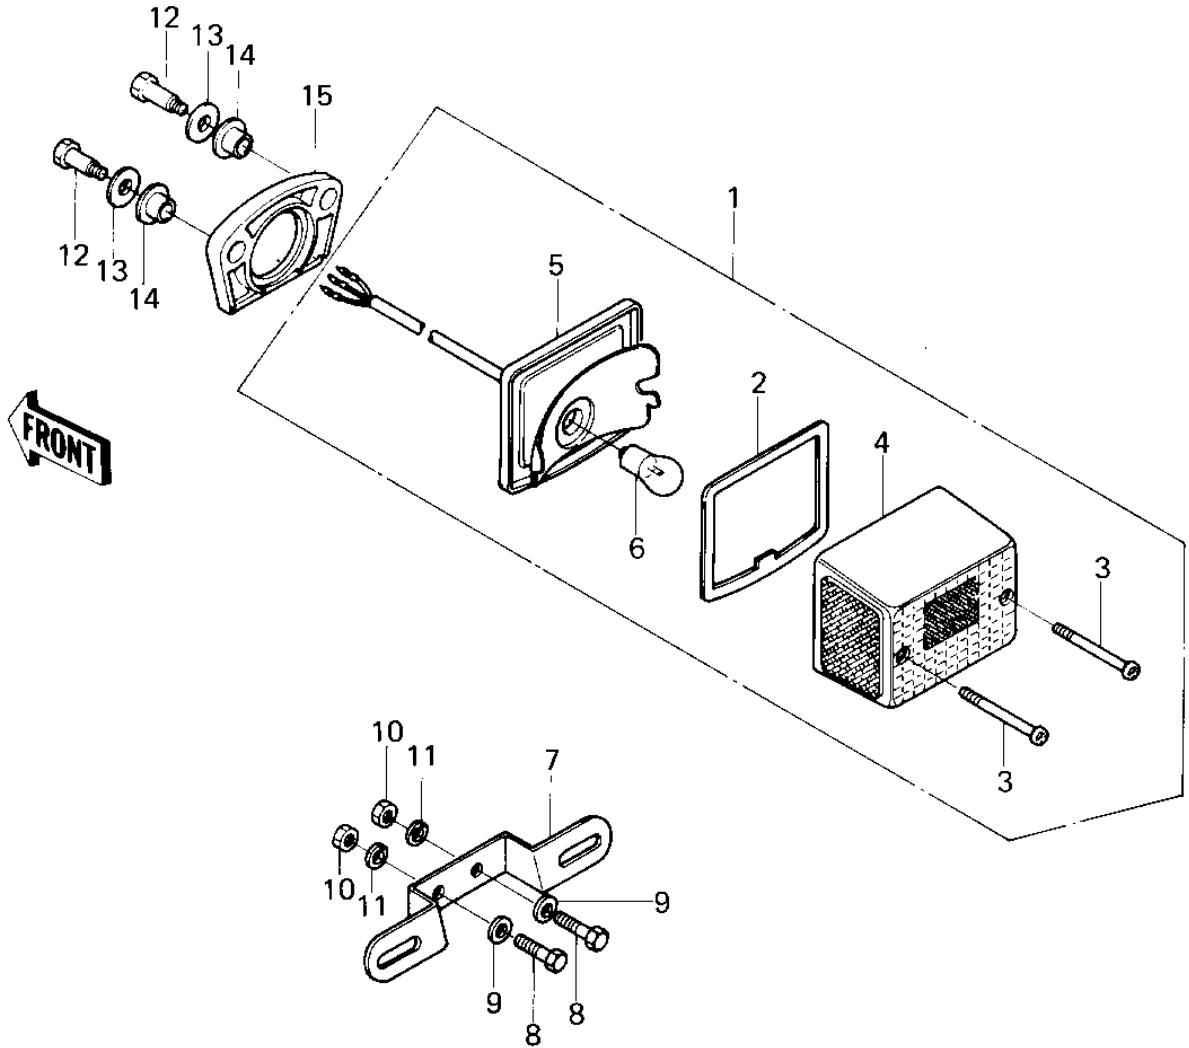

1979 KM100-A4 PARTS DIAGRAM

TAILLIGHT (KM100-A6/A7)

1979 KM100-A4 PARTS LIST

TAILLIGHT (KM100-A6/A7)

ITEM NAME	PART NUMBER	QUANTITY
LAMP-TAIL (Ref # 1)	23025-1034	
LAMP-TAIL (Ref # 1)	23025-1034	
GASKET,TAIL LAMP LENS (Ref # 2)	11009-1078	
SCREW,PAN HEAD,4X40 (Ref # 3)	220E0440A	
LENS,TAIL LAMP (Ref # 4)	23026-1003	
BODY-COMP-TAIL LAMP (Ref # 5)	23027-1021	
BODY-COMP-TAIL LAMP (Ref # 5)	23027-1021	
BULB,60-32/3CP (Ref # 6)	92069-074	
BRACKET,LICENSE (Ref # 7)	11034-1626	
BOLT-UPSET,6X12 (Ref # 8)	112G0612	
WASHER PLAIN 6MM (Ref # 9)	411B0600	
NUT 6MM (Ref # 10)	311B0600	
WASHER SPRING 6MM (Ref # 11)	461F0600	
BOLT,HEX HEAD (Ref # 12)	92001-1118	
WASHER,8.5X20X1.6 (Ref # 13)	92022-1561	
DAMPER RUBBER (Ref # 14)	92075-1095	
DAMPER RUBBER,TL LAMP (Ref # 15)	92075-1094	