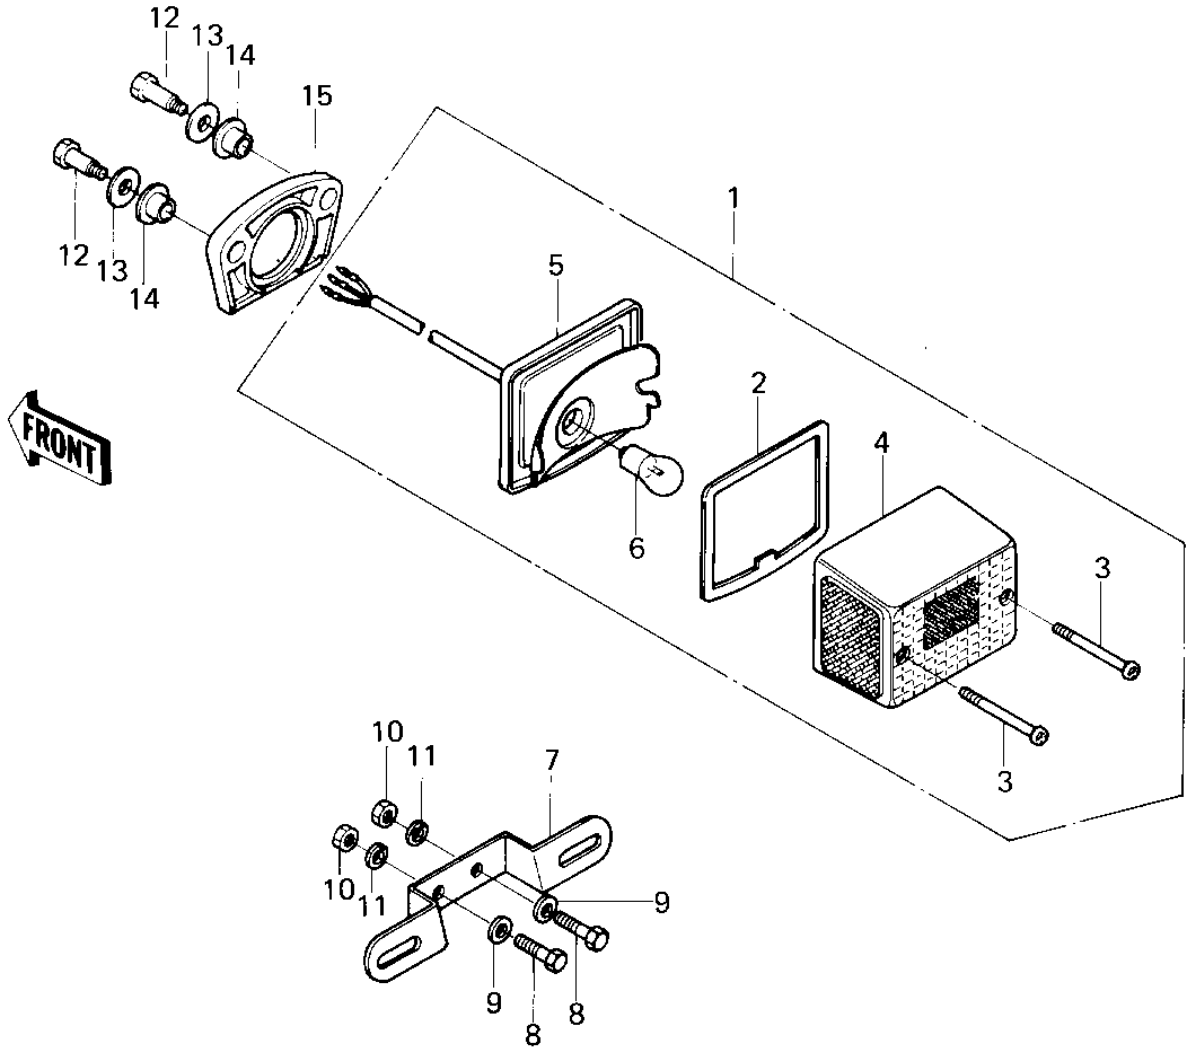

# 1980 KM100 PARTS DIAGRAM

TAILLIGHT (KM100-A6/A7)

# 1980 KM100 PARTS LIST

## TAILLIGHT (KM100-A6/A7)

ITEM NAME	PART NUMBER	QUANTITY
LAMP-TAIL (Ref # 1)	23025-1034	1
LAMP-TAIL (Ref # 1)	23025-1034	1
GASKET,TAIL LAMP LENS (Ref # 2)	11009-1078	1
SCREW,PAN HEAD,4X40 (Ref # 3)	220E0440A	2
LENS,TAIL LAMP (Ref # 4)	23026-1003	1
BODY-COMP-TAIL LAMP (Ref # 5)	23027-1021	1
BODY-COMP-TAIL LAMP (Ref # 5)	23027-1021	1
BULB,60-32/3CP (Ref # 6)	92069-074	1
BRACKET,LICENSE (Ref # 7)	11034-1626	1
BOLT-UPSET,6X12 (Ref # 8)	112G0612	2
WASHER PLAIN 6MM (Ref # 9)	411B0600	2
NUT 6MM (Ref # 10)	311B0600	2
WASHER SPRING 6MM (Ref # 11)	461F0600	2
BOLT,HEX HEAD (Ref # 12)	92001-1118	2
WASHER,8.5X20X1.6 (Ref # 13)	92022-1561	2
DAMPER RUBBER (Ref # 14)	92075-1095	2
DAMPER RUBBER,TL LAMP (Ref # 15)	92075-1094	1