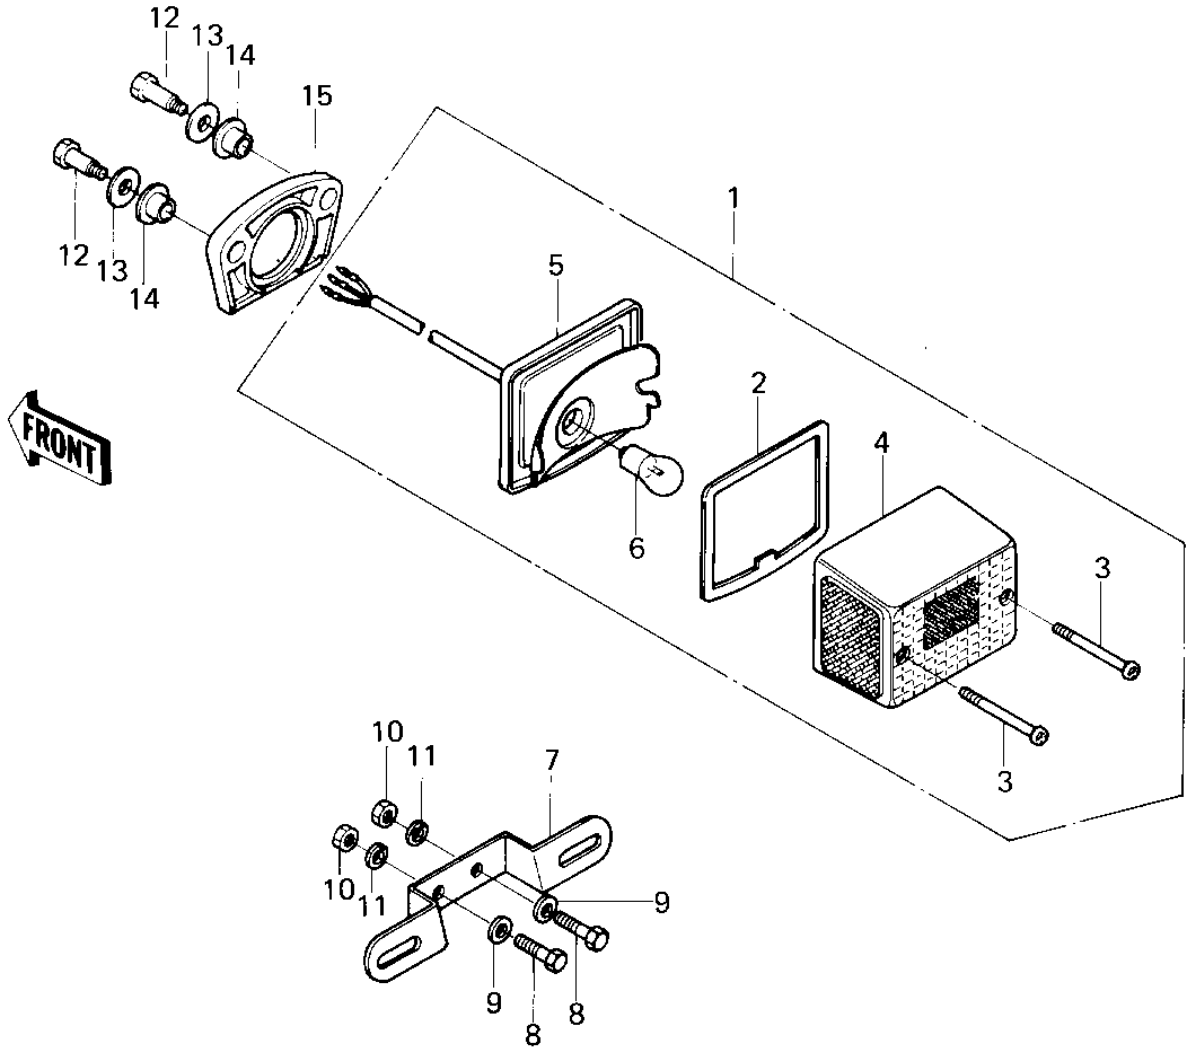

1981 KM100 PARTS DIAGRAM

TAILLIGHT (KM100-A6/A7)

1981 KM100 PARTS LIST

TAILLIGHT (KM100-A6/A7)

ITEM NAME	PART NUMBER	QUANTITY
LAMP-TAIL (Ref # 1)	23025-1034	1
LAMP-TAIL (Ref # 1)	23025-1034	1
GASKET,TAIL LAMP LENS (Ref # 2)	11009-1078	1
SCREW,PAN HEAD,4X40 (Ref # 3)	220E0440A	2
LENS,TAIL LAMP (Ref # 4)	23026-1003	1
BODY-COMP-TAIL LAMP (Ref # 5)	23027-1021	1
BODY-COMP-TAIL LAMP (Ref # 5)	23027-1021	1
BULB,60-32/3CP (Ref # 6)	92069-074	1
BRACKET,LICENSE (Ref # 7)	11034-1626	1
BOLT-UPSET,6X12 (Ref # 8)	112G0612	2
WASHER PLAIN 6MM (Ref # 9)	411B0600	2
NUT 6MM (Ref # 10)	311B0600	2
WASHER SPRING 6MM (Ref # 11)	461F0600	2
BOLT,HEX HEAD (Ref # 12)	92001-1118	2
WASHER,8.5X20X1.6 (Ref # 13)	92022-1561	2
DAMPER RUBBER (Ref # 14)	92075-1095	2
DAMPER RUBBER,TL LAMP (Ref # 15)	92075-1094	1