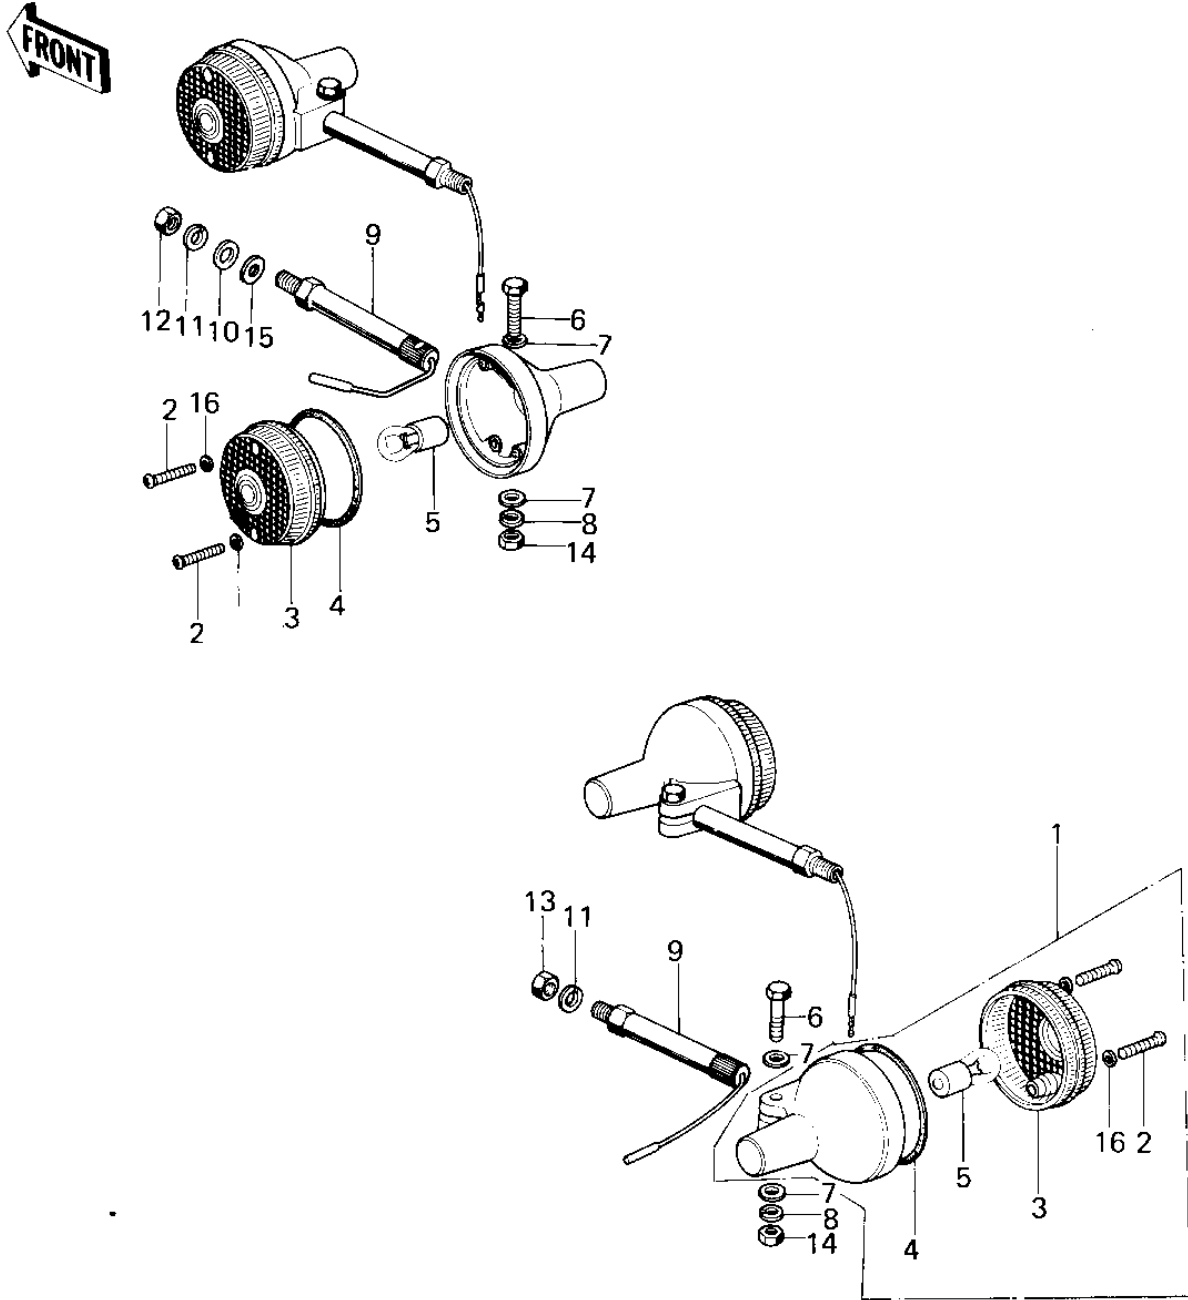

1977 KM100-A2 PARTS DIAGRAM

TURN SIGNALS (KM100-A1~A4)

1977 KM100-A2 PARTS LIST

TURN SIGNALS (KM100-A1~A4)

ITEM NAME	PART NUMBER	QUANTITY
LAMP ASSY,TURN SIGNAL (Ref # 1)	23040-038	
SCREW-PAN HEAD,4X20 (Ref # 2)	220E0420A	
LENS,TURN SIGNAL LAMP (Ref # 3)	23048-1001	
LENS,TURN SIGNAL LAMP (Ref # 3)	23048-1001	
GASKET-SIG LAMP LENS (Ref # 4)	23050-003	
BULB,6V 21CP (Ref # 5)	92069-056	
BOLT-UPSET (Ref # 6)	112G0630	
WASHER PLAIN 6MM (Ref # 7)	411B0600	
WASHER SPRING 6MM (Ref # 8)	461F0600	
BRACKET,TURN SIGNAL (Ref # 9)	23051-047	
WASHER PLAIN 12MM (Ref # 10)	411B1200	
WASHER SPRING 12MM (Ref # 11)	461F1200	
NUT-HEX-FINE,12MM (Ref # 12)	315B1200	
NUT-HEX-FINE,12MM (Ref # 13)	315B1200	
NUT 6MM (Ref # 14)	311B0600	
WASHER,PLAIN,12M/M (Ref # 15)	411D1200	
WASHER-PLAIN,4MM (Ref # 16)	23058-002	