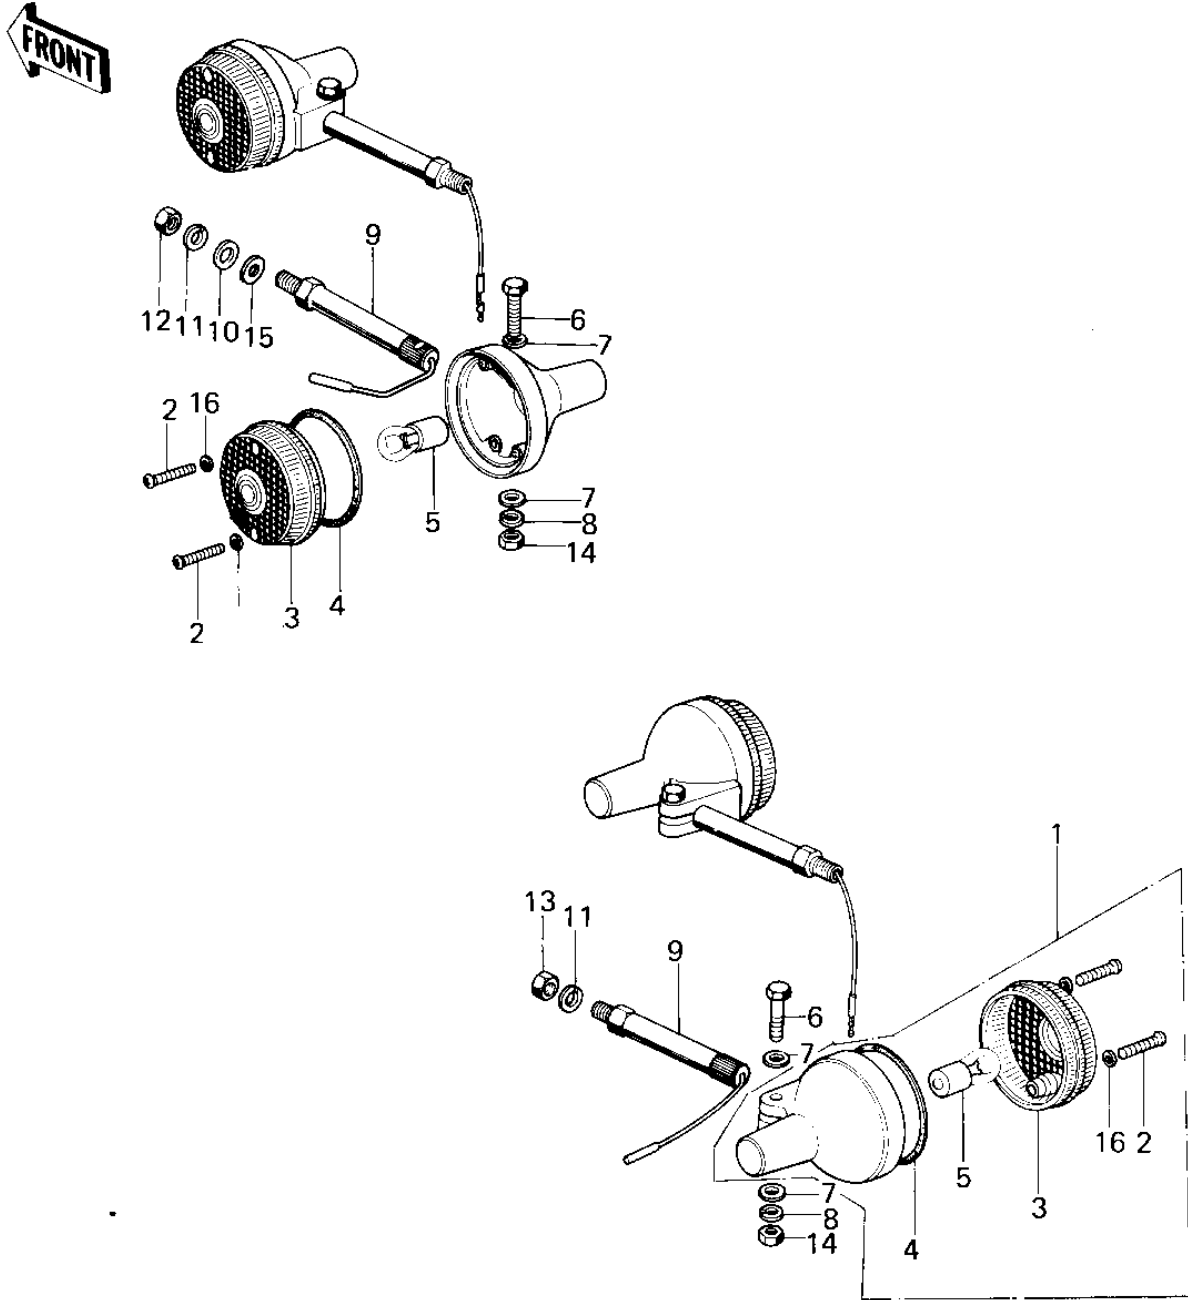

1978 KM100-A3 PARTS DIAGRAM

TURN SIGNALS (KM100-A1~A4)

1978 KM100-A3 PARTS LIST

TURN SIGNALS (KM100-A1~A4)

ITEM NAME	PART NUMBER	QUANTITY
LAMP ASSY,TURN SIGNAL (Ref # 1)	23040-038	
SCREW-PAN HEAD,4X20 (Ref # 2)	220E0420A	
LENS,TURN SIGNAL LAMP (Ref # 3)	23048-1001	
LENS,TURN SIGNAL LAMP (Ref # 3)	23048-1001	
GASKET-SIG LAMP LENS (Ref # 4)	23050-003	
BULB,6V 21CP (Ref # 5)	92069-056	
BOLT-UPSET (Ref # 6)	112G0630	
WASHER PLAIN 6MM (Ref # 7)	411B0600	
WASHER SPRING 6MM (Ref # 8)	461F0600	
BRACKET,TURN SIGNAL (Ref # 9)	23051-047	
WASHER PLAIN 12MM (Ref # 10)	411B1200	
WASHER SPRING 12MM (Ref # 11)	461F1200	
NUT-HEX-FINE,12MM (Ref # 12)	315B1200	
NUT-HEX-FINE,12MM (Ref # 13)	315B1200	
NUT 6MM (Ref # 14)	311B0600	
WASHER,PLAIN,12M/M (Ref # 15)	411D1200	
WASHER-PLAIN,4MM (Ref # 16)	23058-002	