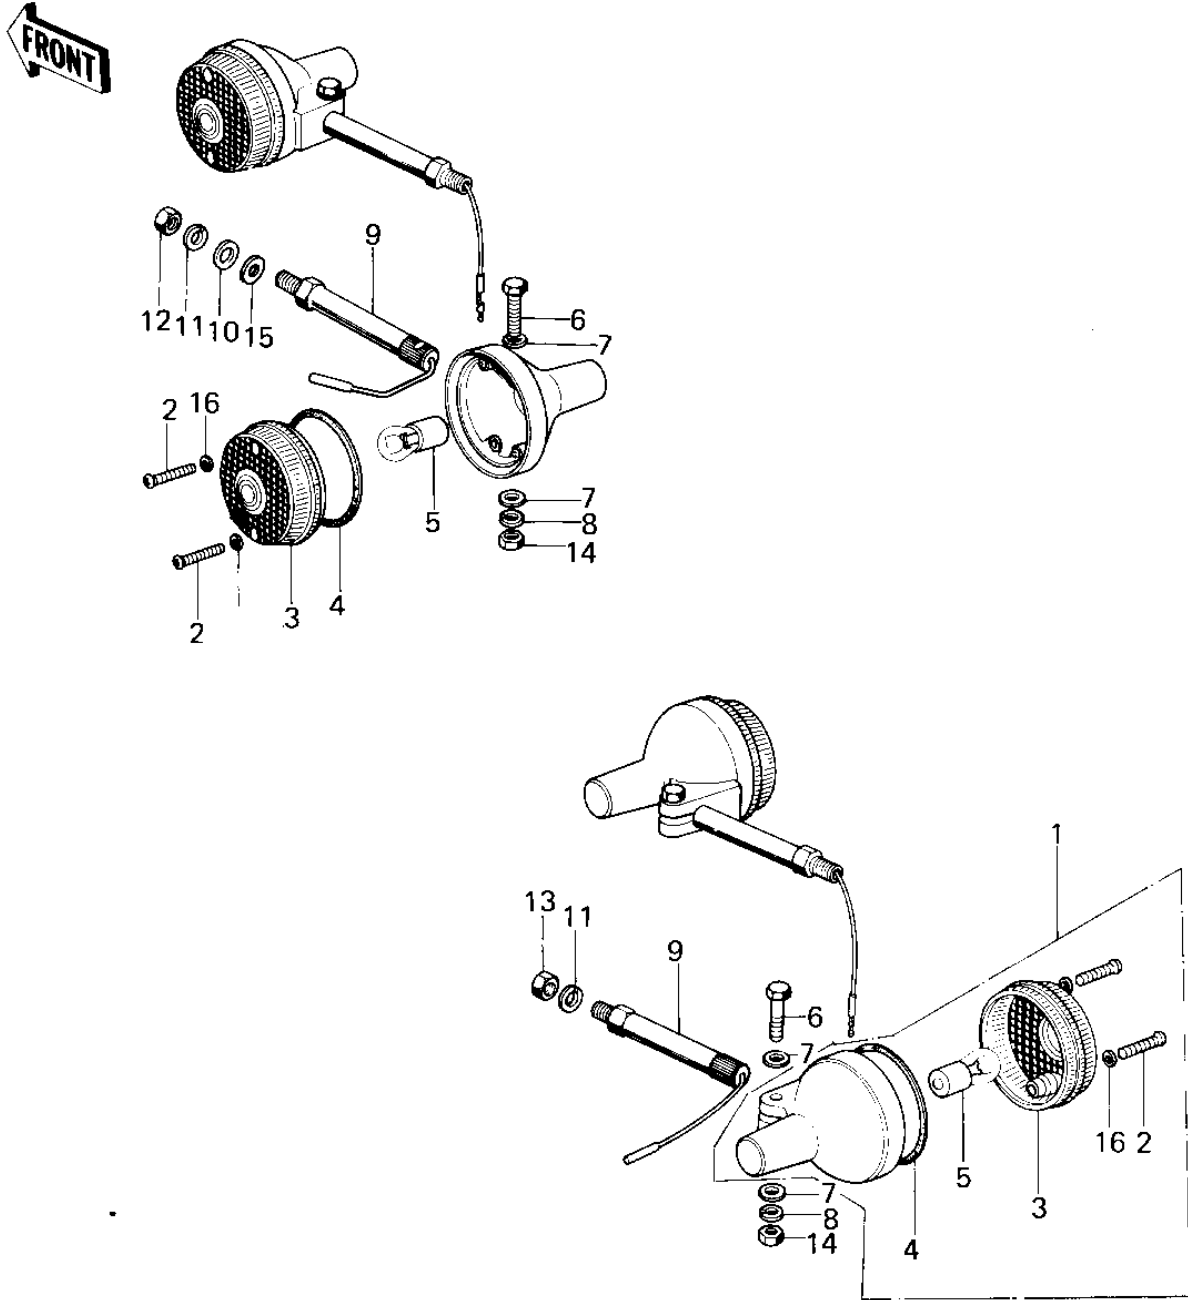

1978 KM100-A3A PARTS DIAGRAM

TURN SIGNALS (KM100-A1~A4)

1978 KM100-A3A PARTS LIST

TURN SIGNALS (KM100-A1~A4)

ITEM NAME	PART NUMBER	QUANTITY
LAMP ASSY,TURN SIGNAL (Ref # 1)	23040-038	
SCREW-PAN HEAD,4X20 (Ref # 2)	220E0420A	
LENS,TURN SIGNAL LAMP (Ref # 3)	23048-1001	
LENS,TURN SIGNAL LAMP (Ref # 3)	23048-1001	
GASKET-SIG LAMP LENS (Ref # 4)	23050-003	
BULB,6V 21CP (Ref # 5)	92069-056	
BOLT-UPSET (Ref # 6)	112G0630	
WASHER PLAIN 6MM (Ref # 7)	411B0600	
WASHER SPRING 6MM (Ref # 8)	461F0600	
BRACKET,TURN SIGNAL (Ref # 9)	23051-047	
WASHER PLAIN 12MM (Ref # 10)	411B1200	
WASHER SPRING 12MM (Ref # 11)	461F1200	
NUT-HEX-FINE,12MM (Ref # 12)	315B1200	
NUT-HEX-FINE,12MM (Ref # 13)	315B1200	
NUT 6MM (Ref # 14)	311B0600	
WASHER,PLAIN,12M/M (Ref # 15)	411D1200	
WASHER-PLAIN,4MM (Ref # 16)	23058-002	