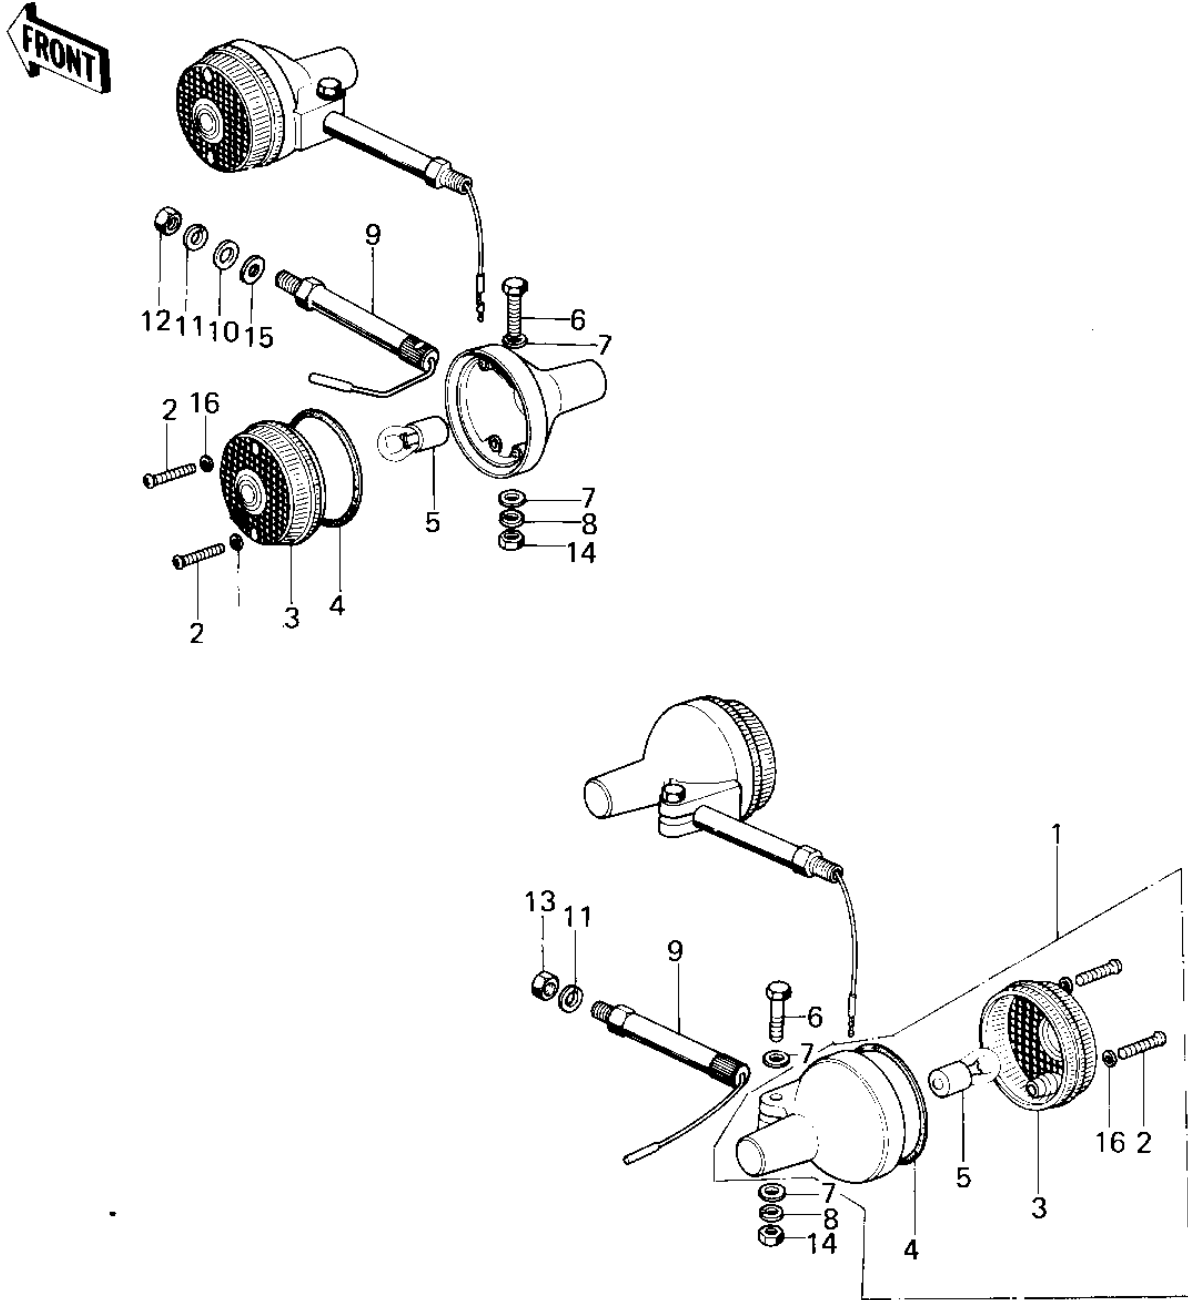

1979 KM100-A4 PARTS DIAGRAM

TURN SIGNALS (KM100-A1~A4)

1979 KM100-A4 PARTS LIST

TURN SIGNALS (KM100-A1~A4)

ITEM NAME	PART NUMBER	QUANTITY
LAMP ASSY,TURN SIGNAL (Ref # 1)	23040-038	
SCREW-PAN HEAD,4X20 (Ref # 2)	220E0420A	
LENS,TURN SIGNAL LAMP (Ref # 3)	23048-1001	
LENS,TURN SIGNAL LAMP (Ref # 3)	23048-1001	
GASKET-SIG LAMP LENS (Ref # 4)	23050-003	
BULB,6V 21CP (Ref # 5)	92069-056	
BOLT-UPSET (Ref # 6)	112G0630	
WASHER PLAIN 6MM (Ref # 7)	411B0600	
WASHER SPRING 6MM (Ref # 8)	461F0600	
BRACKET,TURN SIGNAL (Ref # 9)	23051-047	
WASHER PLAIN 12MM (Ref # 10)	411B1200	
WASHER SPRING 12MM (Ref # 11)	461F1200	
NUT-HEX-FINE,12MM (Ref # 12)	315B1200	
NUT-HEX-FINE,12MM (Ref # 13)	315B1200	
NUT 6MM (Ref # 14)	311B0600	
WASHER,PLAIN,12M/M (Ref # 15)	411D1200	
WASHER-PLAIN,4MM (Ref # 16)	23058-002	