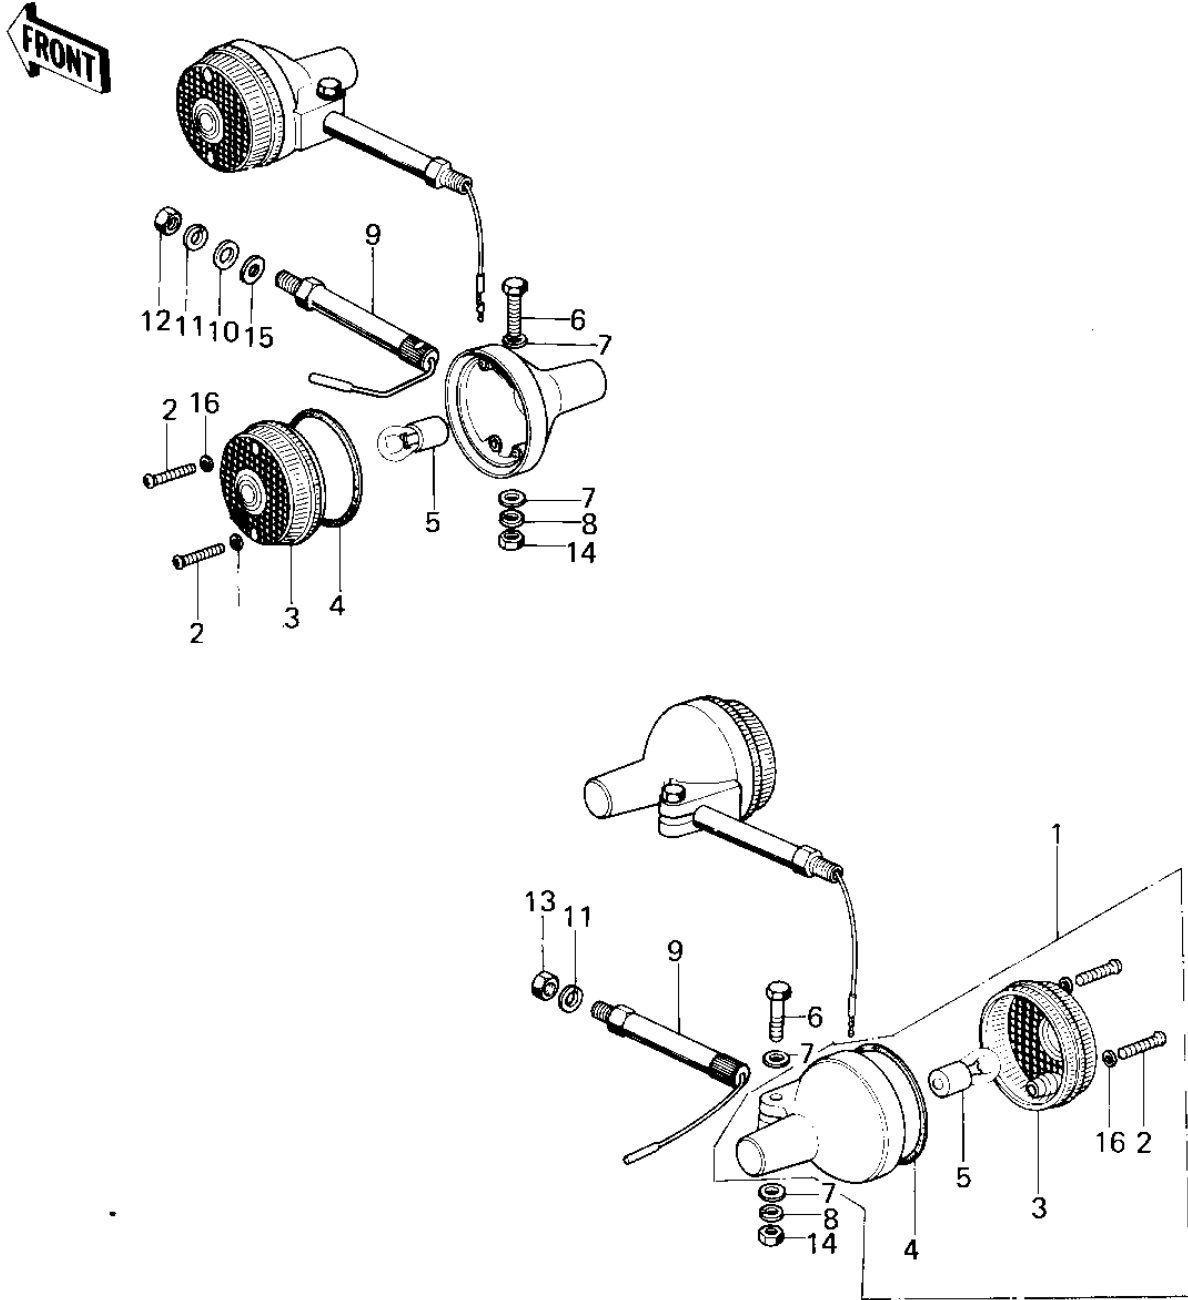

1981 KM100 PARTS DIAGRAM

TURN SIGNALS (KM100-A1~A4)

1981 KM100 PARTS LIST

TURN SIGNALS (KM100-A1~A4)

ITEM NAME	PART NUMBER	QUANTITY
LAMP ASSY,TURN SIGNAL (Ref # 1)	23040-038	4
SCREW-PAN HEAD,4X20 (Ref # 2)	220E0420A	8
LENS,TURN SIGNAL LAMP (Ref # 3)	23048-1001	4
LENS,TURN SIGNAL LAMP (Ref # 3)	23048-1001	4
GASKET-SIG LAMP LENS (Ref # 4)	23050-003	4
BULB,6V 21CP (Ref # 5)	92069-056	4
BOLT-UPSET (Ref # 6)	112G0630	4
WASHER PLAIN 6MM (Ref # 7)	411B0600	8
WASHER SPRING 6MM (Ref # 8)	461F0600	4
BRACKET,TURN SIGNAL (Ref # 9)	23051-047	4
WASHER PLAIN 12MM (Ref # 10)	411B1200	2
WASHER SPRING 12MM (Ref # 11)	461F1200	4
NUT-HEX-FINE,12MM (Ref # 12)	315B1200	2
NUT-HEX-FINE,12MM (Ref # 13)	315B1200	2
NUT 6MM (Ref # 14)	311B0600	4
WASHER,PLAIN,12M/M (Ref # 15)	411D1200	2
WASHER-PLAIN,4MM (Ref # 16)	23058-002	8