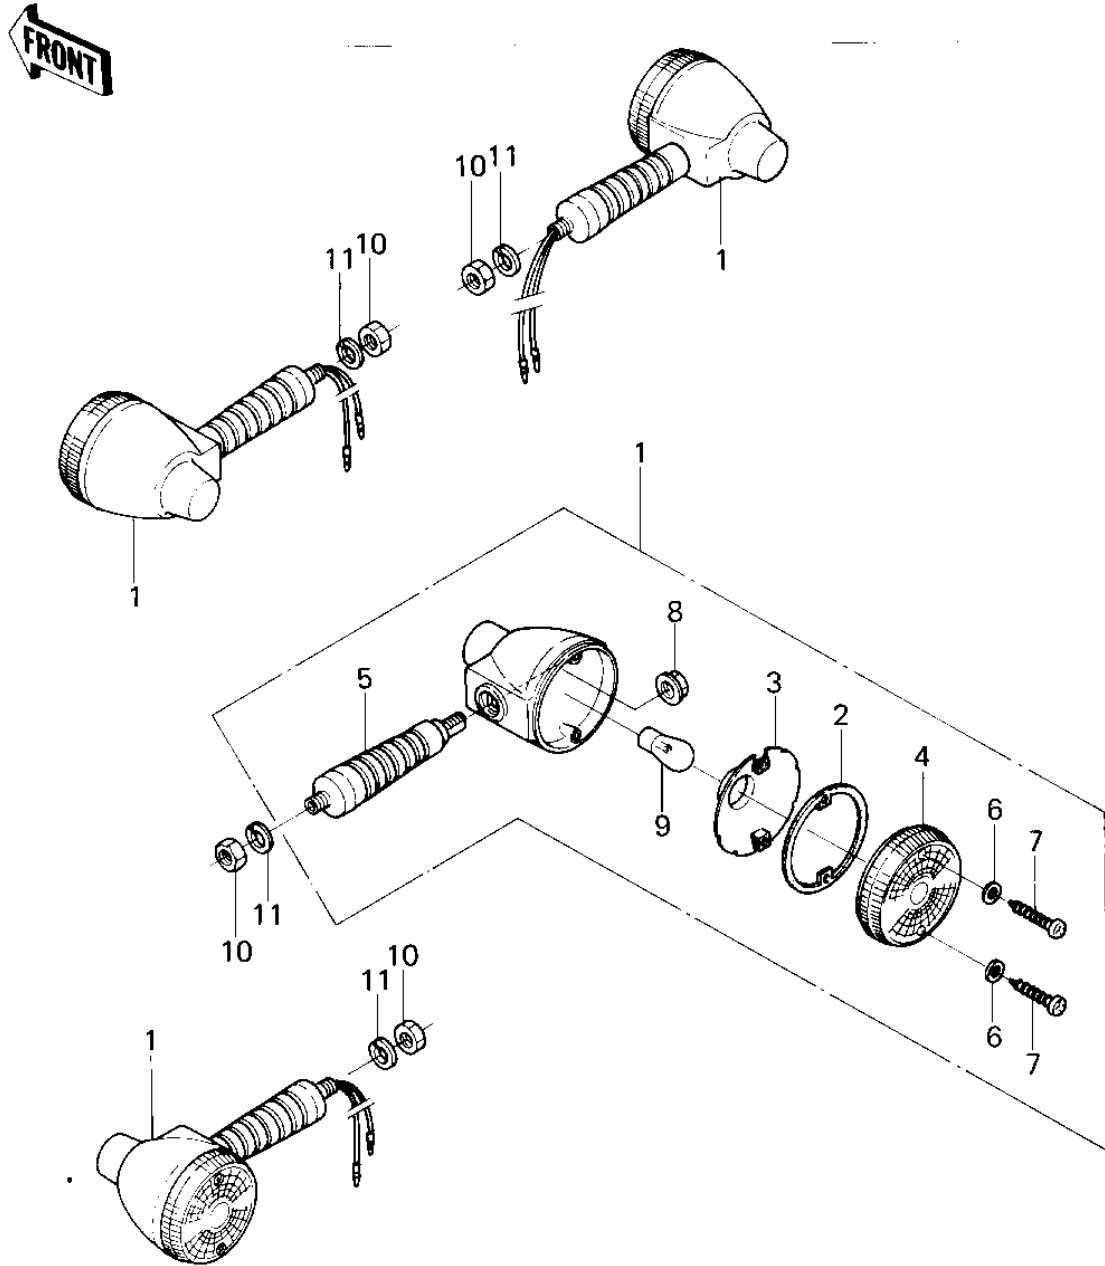

1977 KM100-A2 PARTS DIAGRAM

TURN SIGNALS (KM100-A6/A7)

1977 KM100-A2 PARTS LIST

TURN SIGNALS (KM100-A6/A7)

ITEM NAME	PART NUMBER	QUANTITY
LAMP ASSY,SIGNAL (Ref # 1)	23037-1087	
GASKET,SGNL LAMP LENS (Ref # 2)	11009-1128	
REFLECTOR,SIGNAL LAMP (Ref # 3)	23035-1003	
LENS-SIGNAL LAMP (Ref # 4)	23048-1076	
BRACKET,SIGNAL LAMP (Ref # 5)	23051-1033	
WASHER-PLAIN,4MM (Ref # 6)	23058-002	
SCREW,TAPPING (Ref # 7)	92009-1056	
NUT,SIGNAL LAMP (Ref # 8)	92015-1072	
BULB,6V 21CP (Ref # 9)	92069-056	
NUT 10MM (Ref # 10)	315B1000	
WASHER SPRING 10MM (Ref # 11)	461F1000	