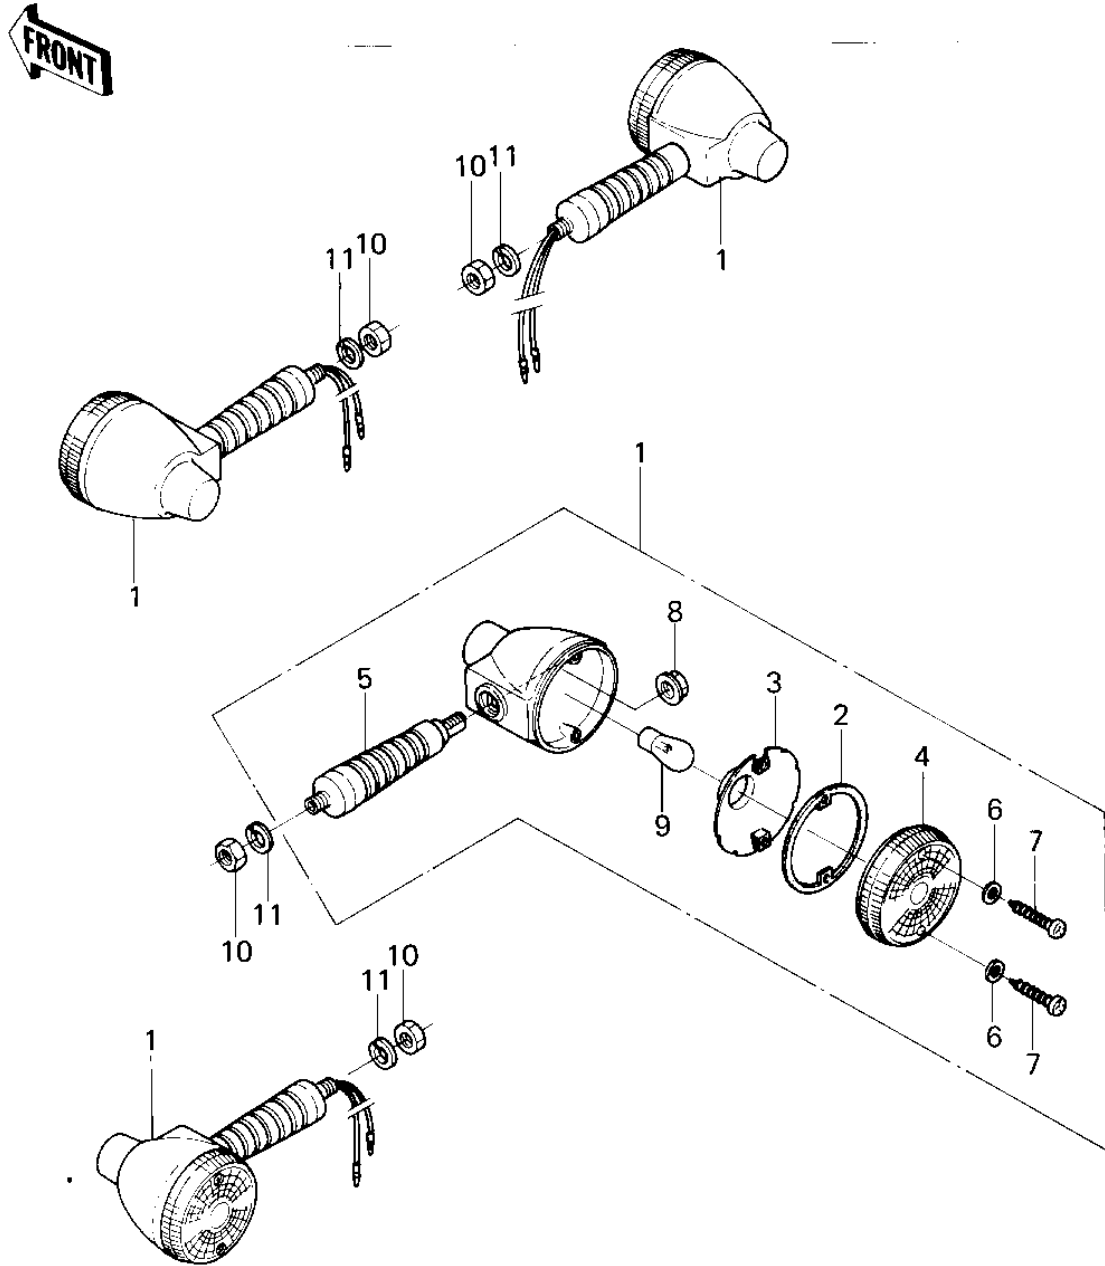

1978 KM100-A3 PARTS DIAGRAM

TURN SIGNALS (KM100-A6/A7)

1978 KM100-A3 PARTS LIST

TURN SIGNALS (KM100-A6/A7)

ITEM NAME	PART NUMBER	QUANTITY
LAMP ASSY,SIGNAL (Ref # 1)	23037-1087	
GASKET,SGNL LAMP LENS (Ref # 2)	11009-1128	
REFLECTOR,SIGNAL LAMP (Ref # 3)	23035-1003	
LENS-SIGNAL LAMP (Ref # 4)	23048-1076	
BRACKET,SIGNAL LAMP (Ref # 5)	23051-1033	
WASHER-PLAIN,4MM (Ref # 6)	23058-002	
SCREW,TAPPING (Ref # 7)	92009-1056	
NUT,SIGNAL LAMP (Ref # 8)	92015-1072	
BULB,6V 21CP (Ref # 9)	92069-056	
NUT 10MM (Ref # 10)	315B1000	
WASHER SPRING 10MM (Ref # 11)	461F1000	